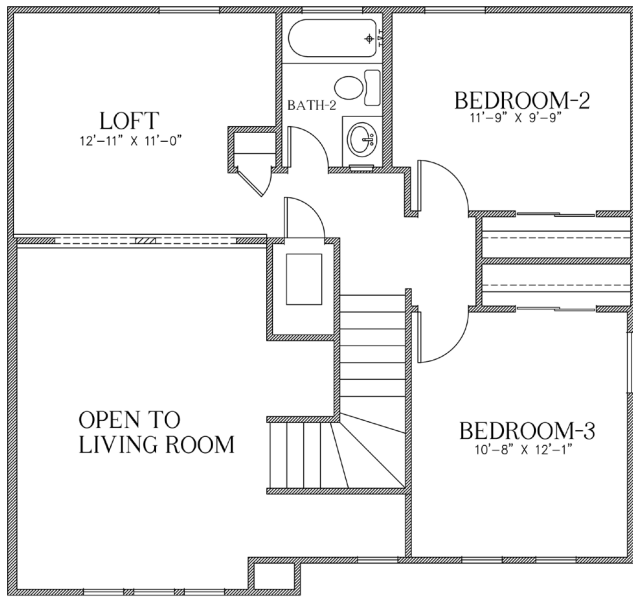

# The Deerfield

*1,539 Square Feet*

**3 Bedrooms + a Loft • 2.5 Baths • Optional 4th Bedroom**

1534A

OPTIONAL STONE

1534B

7910 Gateway East, Suite 102, El Paso, TX 79915 • P: 915-591-6319 • F: 915-591-5451

[DesertViewHomes.com](http://DesertViewHomes.com)

## 1,539 Square Feet

3 Bedrooms + a Loft • 2.5 Baths • Optional 4th Bedroom

1534 SECOND FLOOR PLAN

OPTIONAL BEDROOM

OPTIONAL MASTER BATH SHOWER

1534 FIRST FLOOR PLAN

\*Please Note: the enclosed materials are reproduced from artist's renderings. All measurements shown are approximate. Location, size, and existence of doors, windows, walls, fireplaces, showers, and any other items depicted may vary depending on exterior preference or choice of options. Prices, plans, benefits, and locations are subject to change without notice. **Floor plans, features, options/upgrades, and benefits vary by community. See the Sales Specialist for more details.**