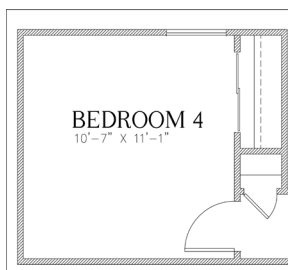

# The Deerfield

*1,539 Square Feet*

**3 Bedrooms + a Loft • 2.5 Baths • Optional 4th Bedroom**

1534A

OPTIONAL STONE

1534B

7910 Gateway East, Suite 102, El Paso, TX 79915 • P: 915-591-6319 • F: 915-591-5451

[DesertViewHomes.com](http://DesertViewHomes.com)

## 1,539 Square Feet

3 Bedrooms + a Loft • 2.5 Baths • Optional 4th Bedroom

1534 SECOND FLOOR PLAN

OPTIONAL BEDROOM

OPTIONAL MASTER BATH SHOWER

1534 FIRST FLOOR PLAN

\*Please Note: the enclosed materials are reproduced from artist's renderings. All measurements shown are approximate. Location, size, and existence of doors, windows, walls, fireplaces, showers, and any other items depicted may vary depending on exterior preference or choice of options. Prices, plans, benefits, and locations are subject to change without notice. **Floor plans, features, options/upgrades, and benefits vary by community. See the Sales Specialist for more details.**