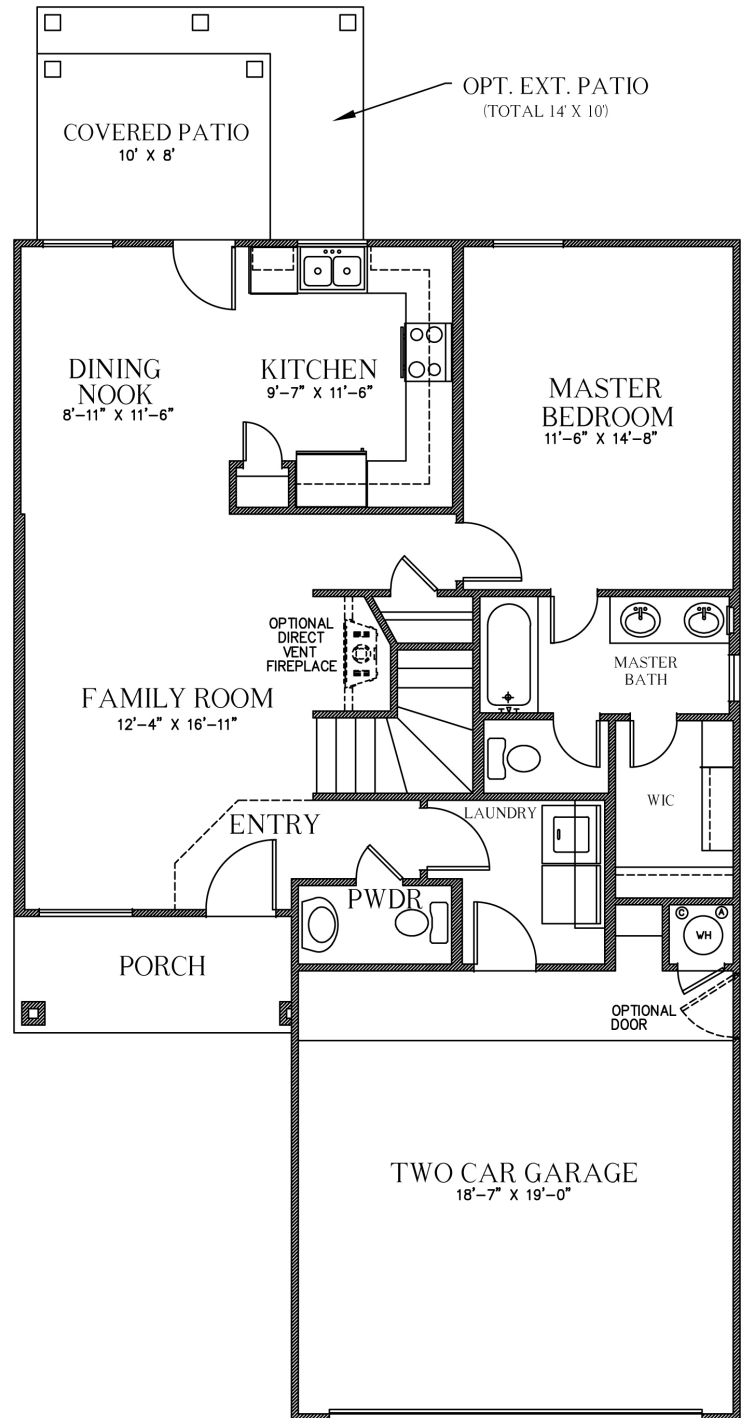

## 1,539 Square Feet

3 Bedrooms + a Loft • 2.5 Baths • Optional 4th Bedroom

1534 SECOND FLOOR PLAN

OPTIONAL BEDROOM

OPTIONAL MASTER BATH SHOWER

1534 FIRST FLOOR PLAN

\*Please Note: the enclosed materials are reproduced from artist's renderings. All measurements shown are approximate. Location, size, and existence of doors, windows, walls, fireplaces, showers, and any other items depicted may vary depending on exterior preference or choice of options. Prices, plans, benefits, and locations are subject to change without notice. **Floor plans, features, options/upgrades, and benefits vary by community. See the Sales Specialist for more details.**