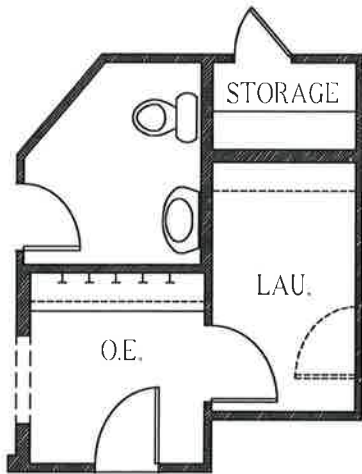

The Sumac

1,969 Square Feet

3 Bedrooms • 2 Baths • Optional Powder Room

1969A

OPTIONAL STONE

1969B

1969T

OPTIONAL STONE

7910 Gateway East, Suite 102, El Paso, TX 79915 • P: 915-591-6319 • F: 915-591-5451

DesertViewHomes.com

The best move you'll ever make.

The Sumac

1,969 Square Feet

3 Bedrooms • 2 Baths

OPTIONAL PWDR RM

1969 FLOOR PLAN

*Please Note: the enclosed materials are reproduced from artist's renderings. All measurements shown are approximate. Location, size, and existence of doors, windows, walls, fireplaces, showers, and any other items depicted may vary depending on exterior preference or choice of options. Prices, plans, benefits, and locations are subject to change without notice. **Floor plans, features, options/upgrades, and benefits vary by community. See the Sales Specialist for more details.**