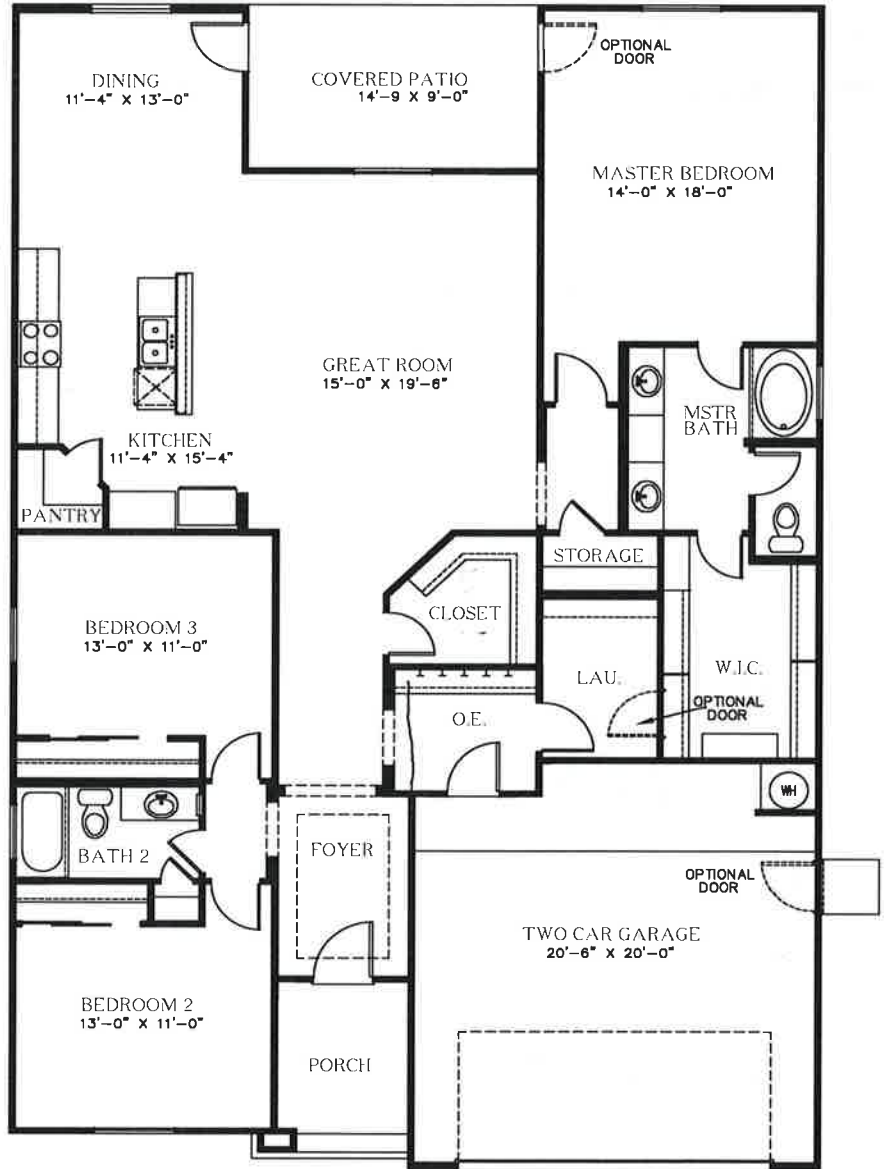

The Sumac

1,969 Square Feet

3 Bedrooms • 2 Baths • Optional Powder Room

1969A

OPTIONAL STONE

1969B

1969T

OPTIONAL STONE

7910 Gateway East, Suite 102, El Paso, TX 79915 • P: 915-591-6319 • F: 915-591-5451

DesertViewHomes.com

The best move you'll ever make.

The Sumac

1,969 Square Feet

3 Bedrooms • 2 Baths

OPTIONAL PWDR RM

1969 FLOOR PLAN

*Please Note: the enclosed materials are reproduced from artist's renderings. All measurements shown are approximate. Location, size, and existence of doors, windows, walls, fireplaces, showers, and any other items depicted may vary depending on exterior preference or choice of options. Prices, plans, benefits, and locations are subject to change without notice. **Floor plans, features, options/upgrades, and benefits vary by community. See the Sales Specialist for more details.**