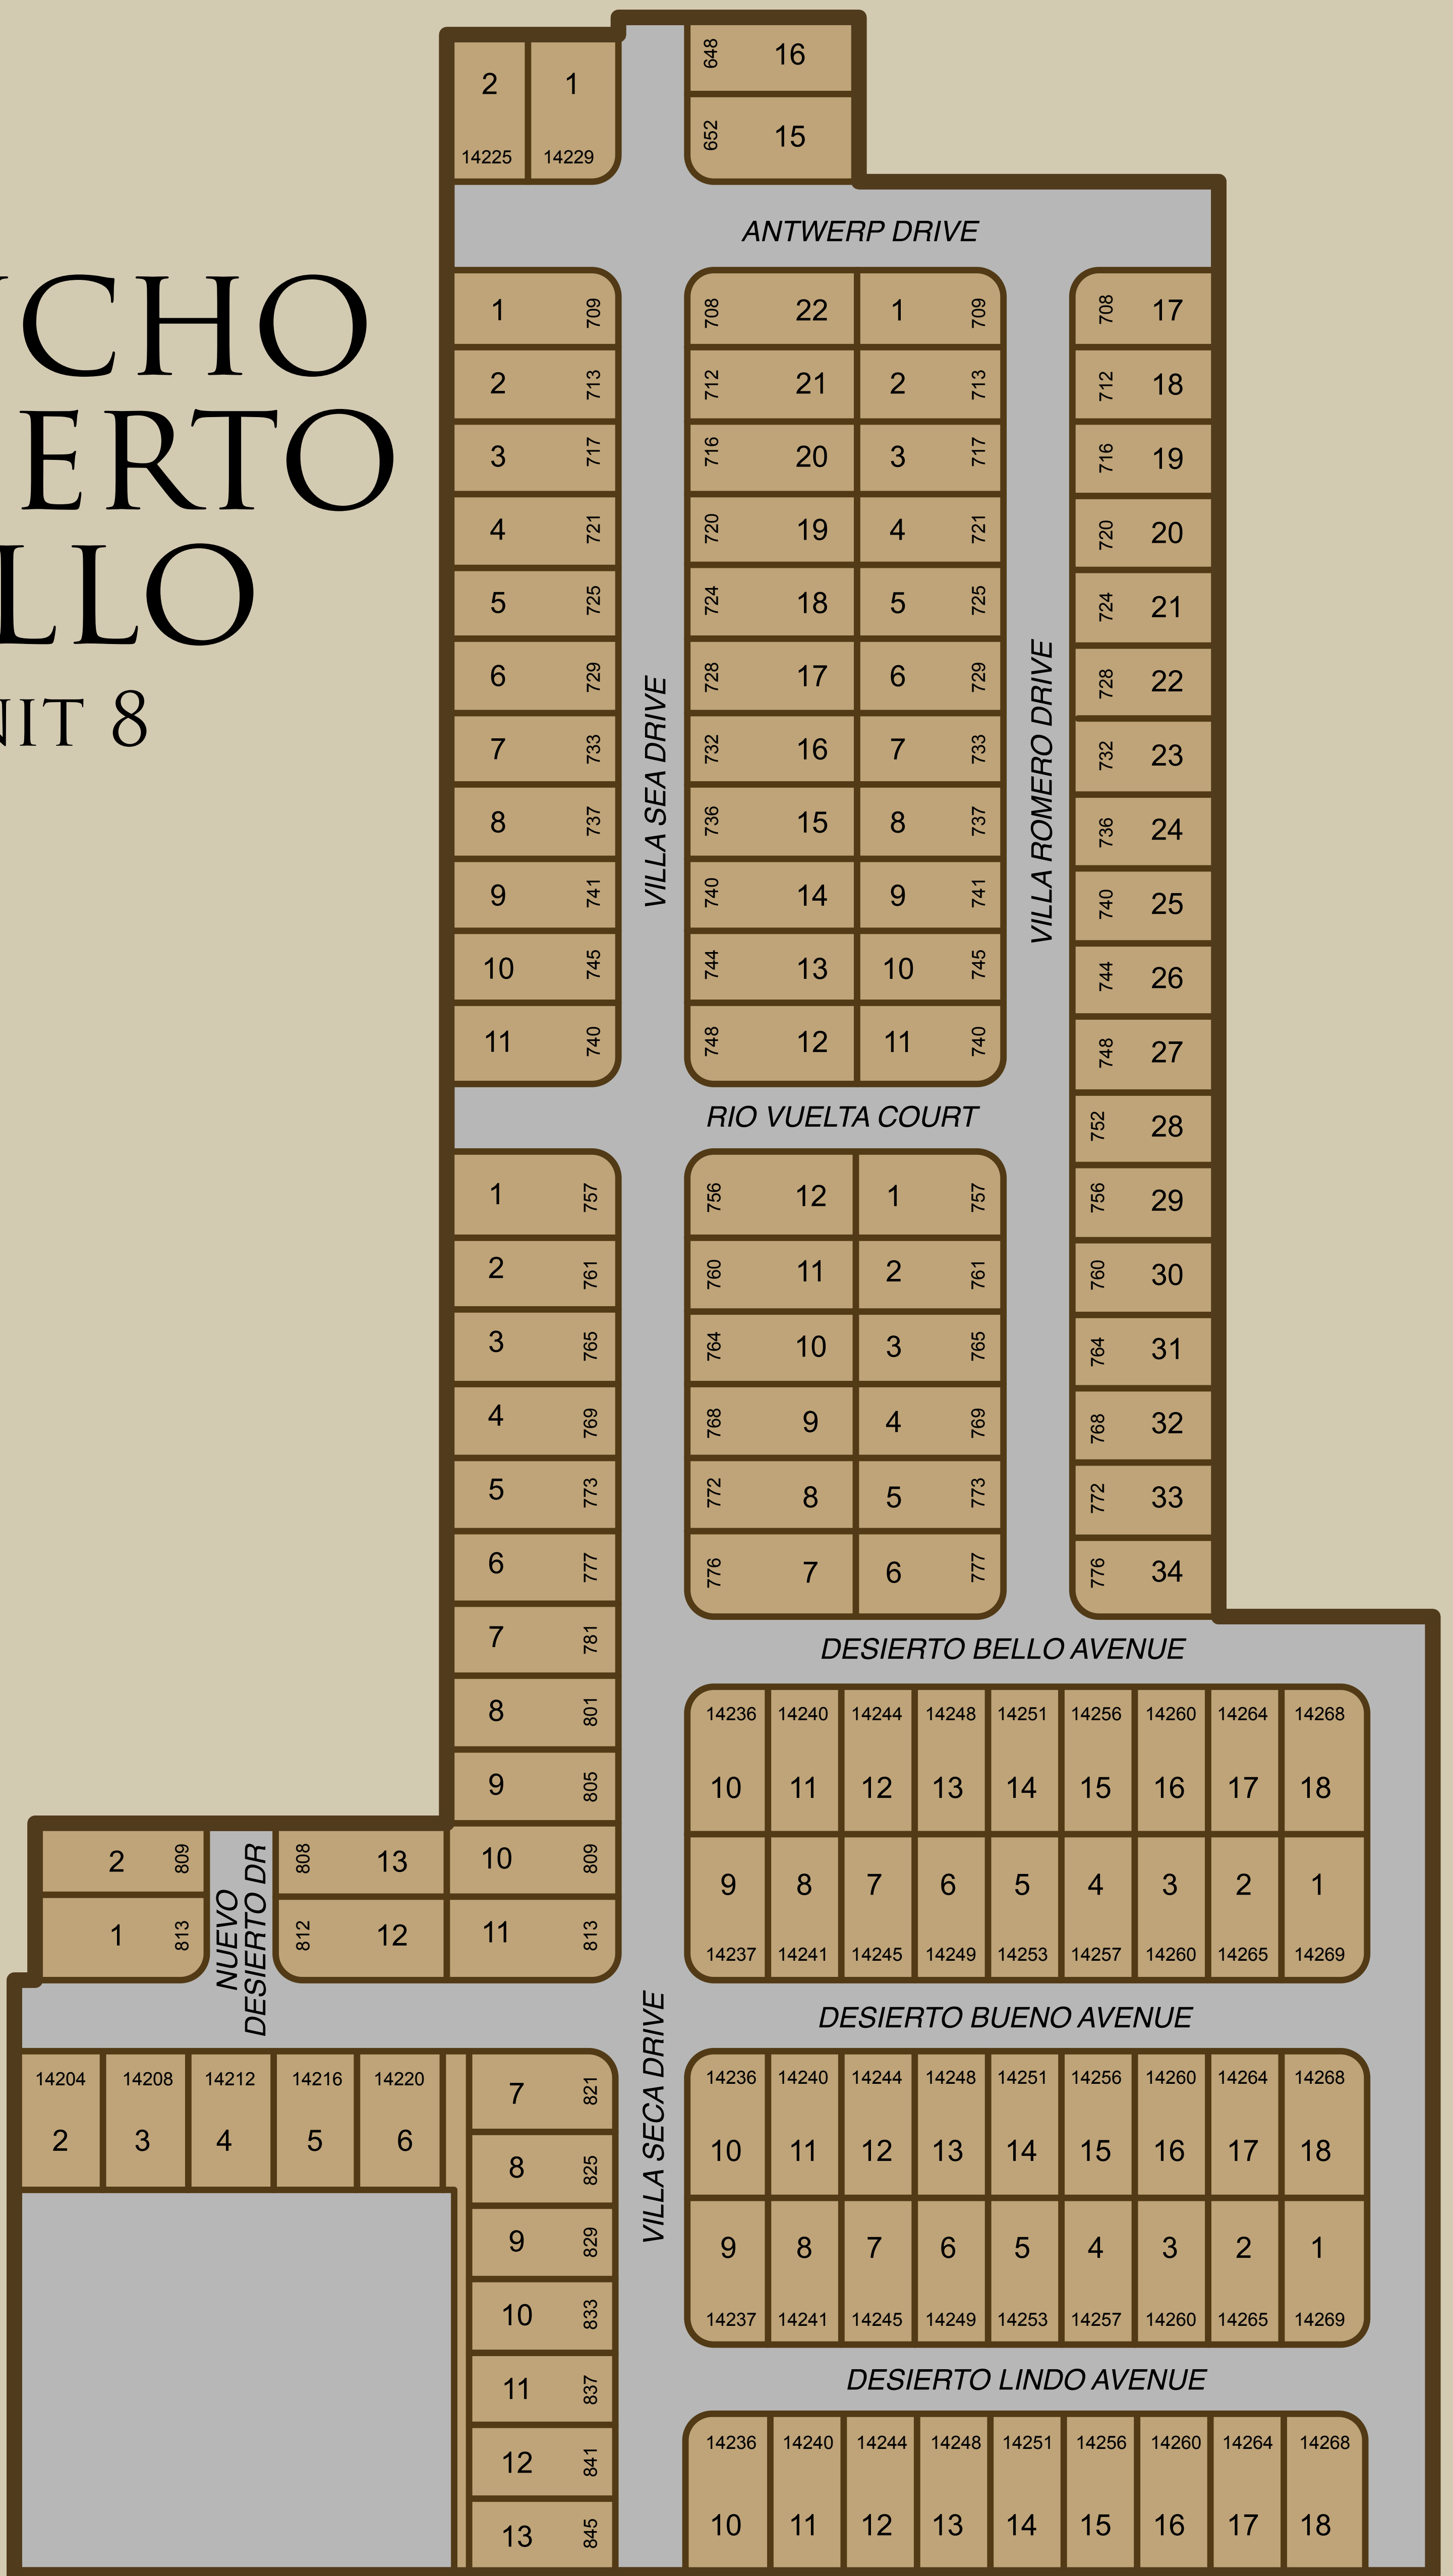

RANCHO DESIERTO BELLO

UNIT 8

DESERT VIEW HOMES

● CLOSED ● AVAILABLE ● SPEC ● MODEL ● SOLD