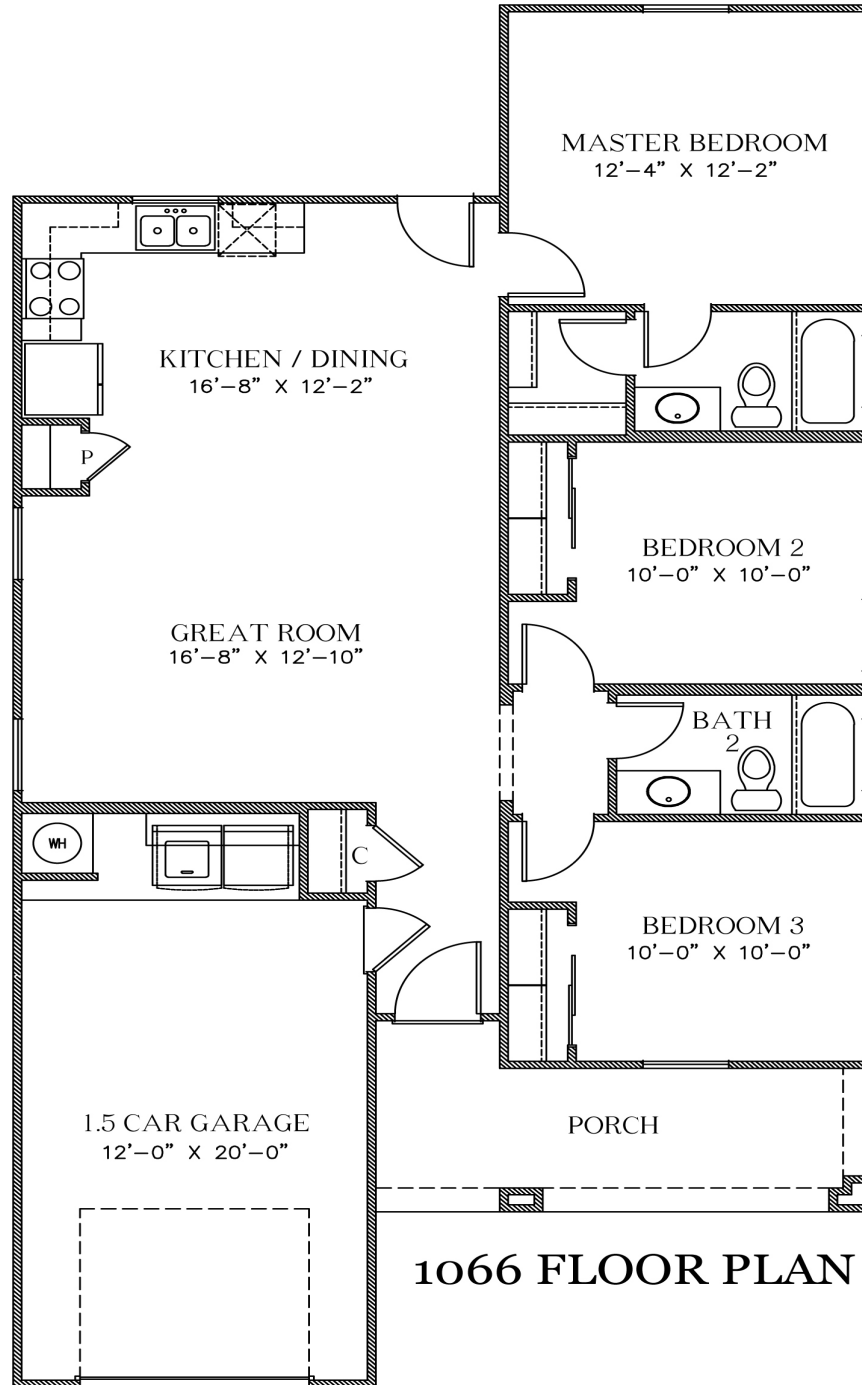

The Austin

1,066 Square Feet

3 Bedrooms • 2 Bath • 1.5 Car Garage

1066A

1066B

7910 Gateway East, Suite 102, El Paso, TX 79915 • P: 915-591-6319 • F: 915-591-5451

DesertViewHomes.com

The best move you'll ever make.

The Austin

1,066 Square Feet

3 Bedrooms • 2 Bath • 1.5 Car Garage

1066 FLOOR PLAN

*Please Note: the enclosed materials are reproduced from artist's renderings. All measurements shown are approximate. Location, size, and existence of doors, windows, walls, fireplaces, showers, and any other items depicted may vary depending on exterior preference or choice of options. Prices, plans, benefits, and locations are subject to change without notice. **Floor plans, features, options/upgrades, and benefits vary by community. See the Sales Specialist for more details.**