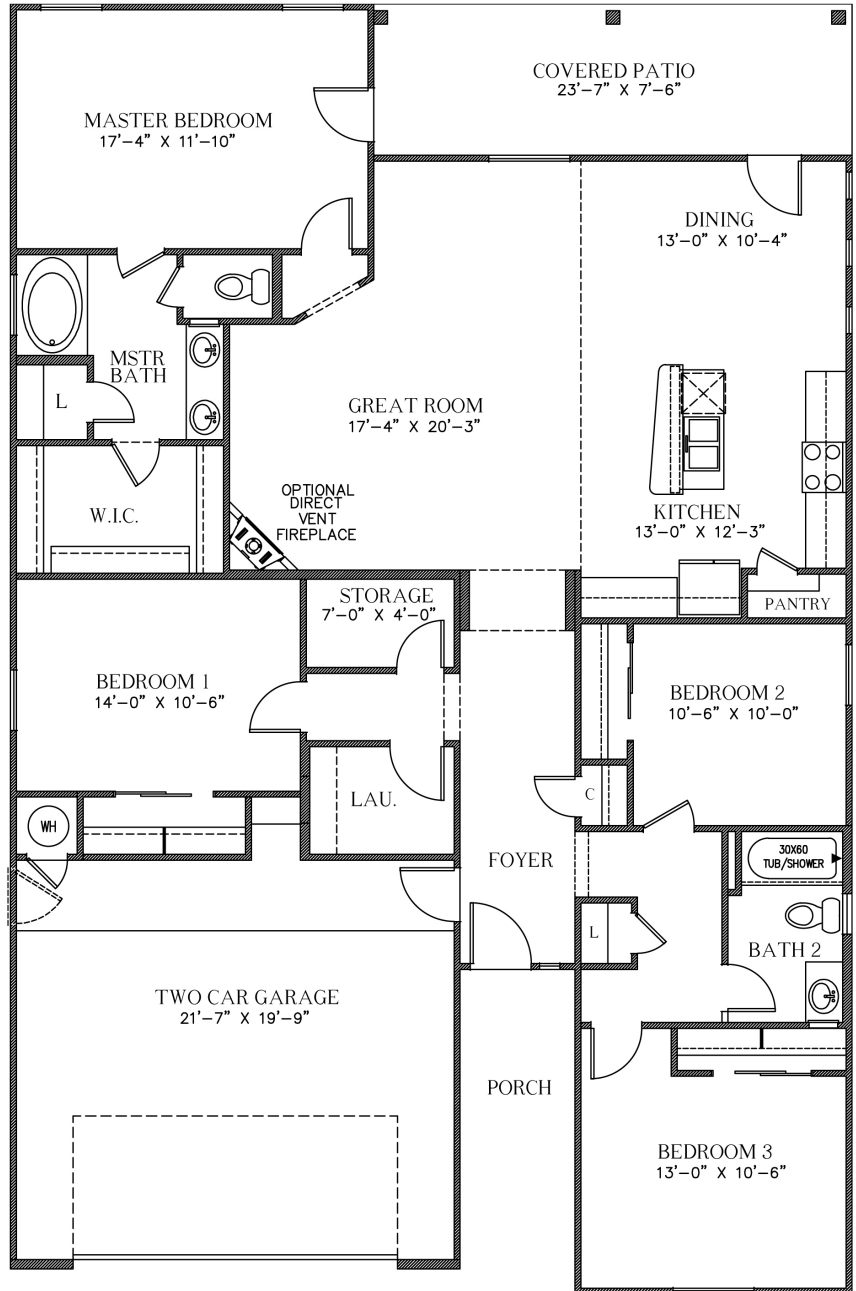

The Bella

1,886 Square Feet

4 Bedrooms • 2 Baths • Optional Powder Room

DESERT
VIEW
HOMES

7910 Gateway East, Suite 102, El Paso, TX 79915 • P: 915-591-6319 • F: 915-591-5451

DesertViewHomes.com

The best move you'll ever make.

The Bella

1,886 Square Feet

4 Bedrooms • 2 Baths • Optional Powder Room

OPT. MSTR BATH

1886 FLOOR PLAN

*Please Note: the enclosed materials are reproduced from artist's renderings. All measurements shown are approximate. Location, size, and existence of doors, windows, walls, fireplaces, showers, and any other items depicted may vary depending on exterior preference or choice of options. Prices, plans, benefits, and locations are subject to change without notice. **Floor plans, features, options/upgrades, and benefits vary by community. See the Sales Specialist for more details.**