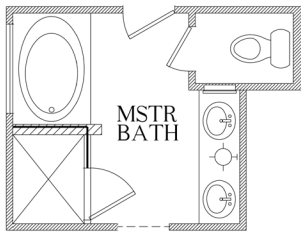

The Bella

1,886 Square Feet

4 Bedrooms • 2 Baths • Optional Powder Room

DESERT
VIEW
HOMES

7910 Gateway East, Suite 102, El Paso, TX 79915 • P: 915-591-6319 • F: 915-591-5451

DesertViewHomes.com

The best move you'll ever make.

The Bella

1,886 Square Feet

4 Bedrooms • 2 Baths • Optional Powder Room

OPT. MSTR BATH

1886 FLOOR PLAN

*Please Note: the enclosed materials are reproduced from artist's renderings. All measurements shown are approximate. Location, size, and existence of doors, windows, walls, fireplaces, showers, and any other items depicted may vary depending on exterior preference or choice of options. Prices, plans, benefits, and locations are subject to change without notice. **Floor plans, features, options/upgrades, and benefits vary by community. See the Sales Specialist for more details.**