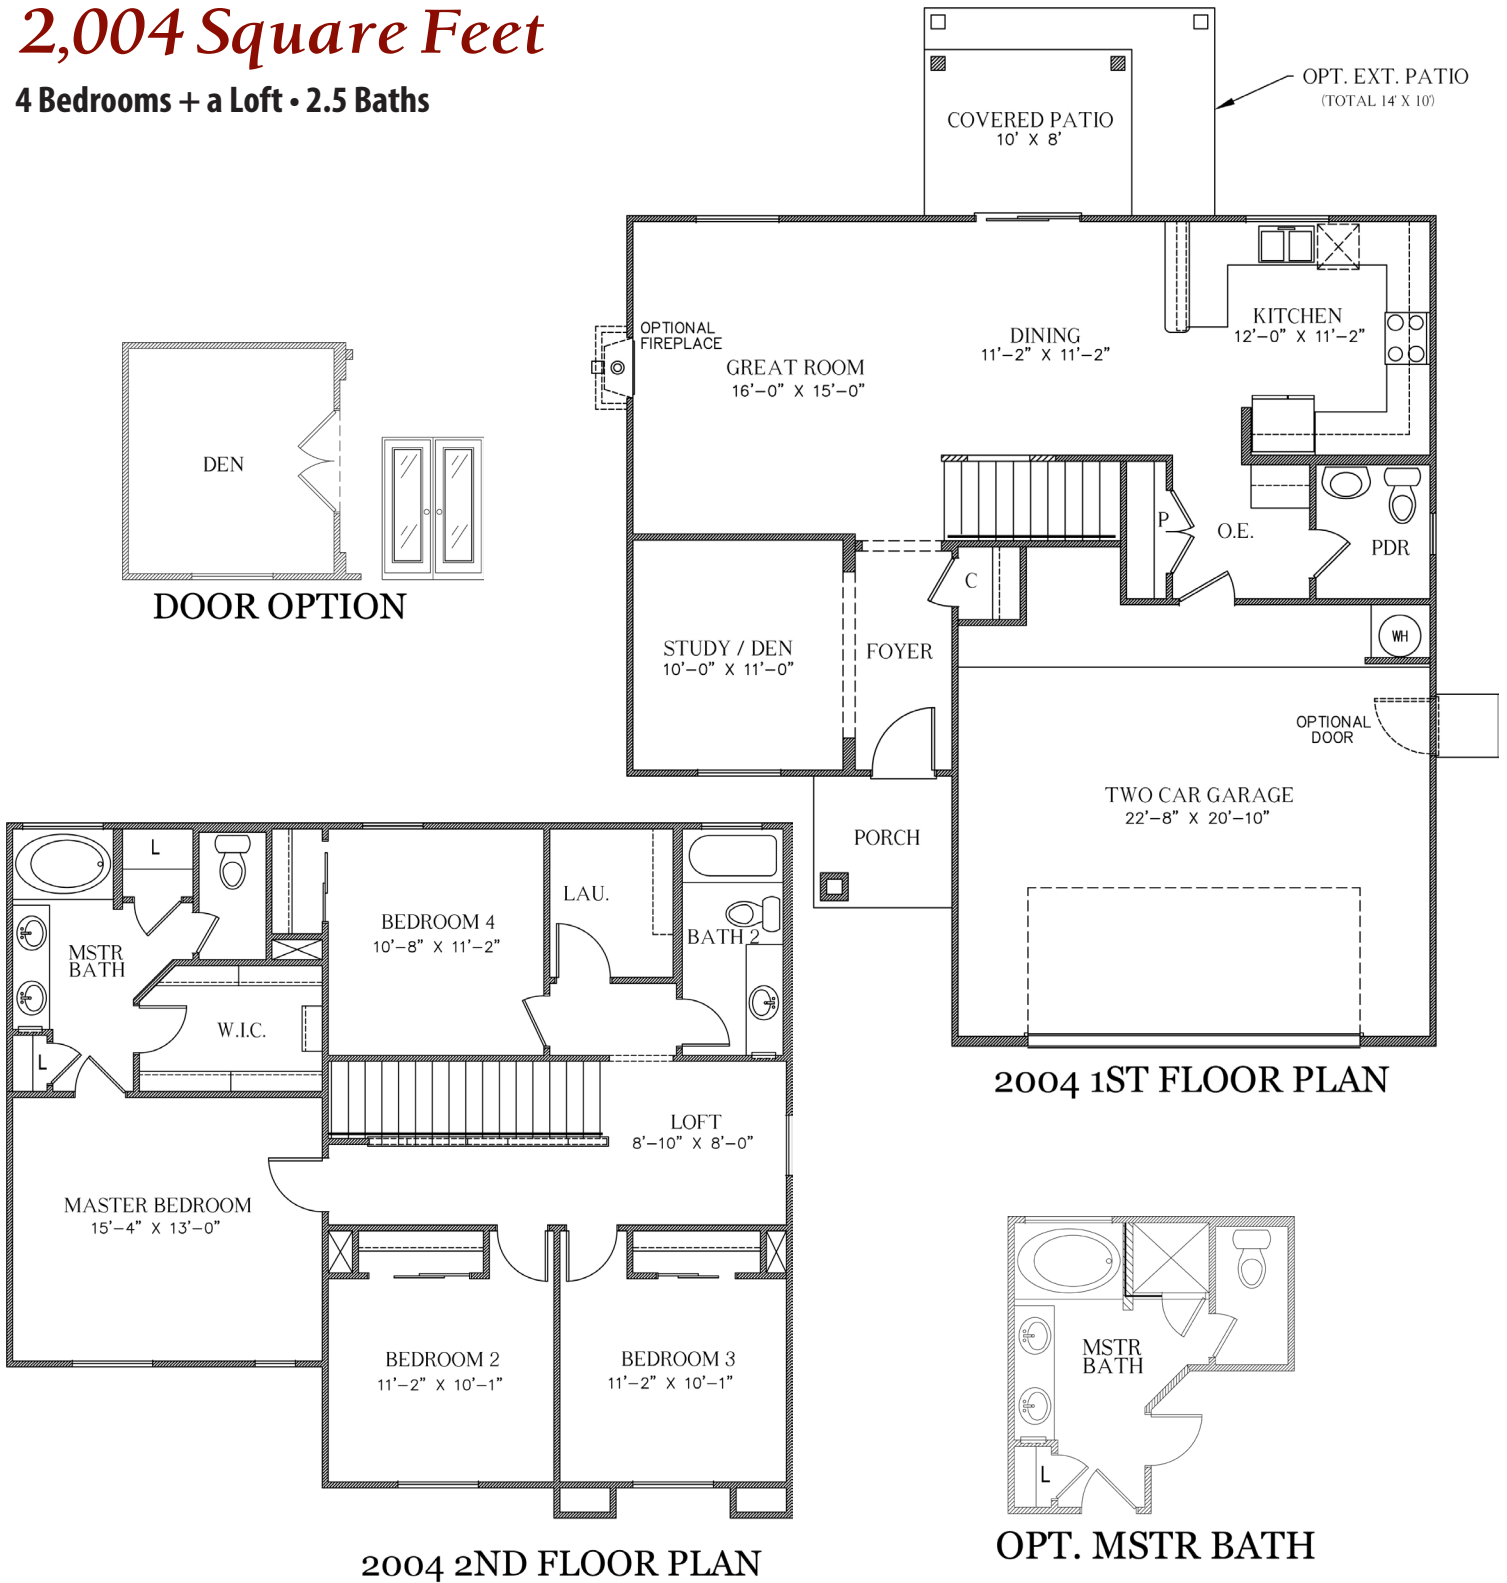

The Berkeley

2,004 Square Feet

4 Bedrooms + a Loft • 2.5 Baths

7910 Gateway East, Suite 102, El Paso, TX 79915 • P: 915-591-6319 • F: 915-591-5451

**DESERT
VIEW
HOMES**

DesertViewHomes.com

The best move you'll ever make.

The Berkeley

2,004 Square Feet

4 Bedrooms + a Loft • 2.5 Baths

*Please Note: the enclosed materials are reproduced from artist's renderings. All measurements shown are approximate. Location, size, and existence of doors, windows, walls, fireplaces, showers, and any other items depicted may vary depending on exterior preference or choice of options. Prices, plans, benefits, and locations are subject to change without notice. **Floor plans, features, options/upgrades, and benefits vary by community. See the Sales Specialist for more details.**