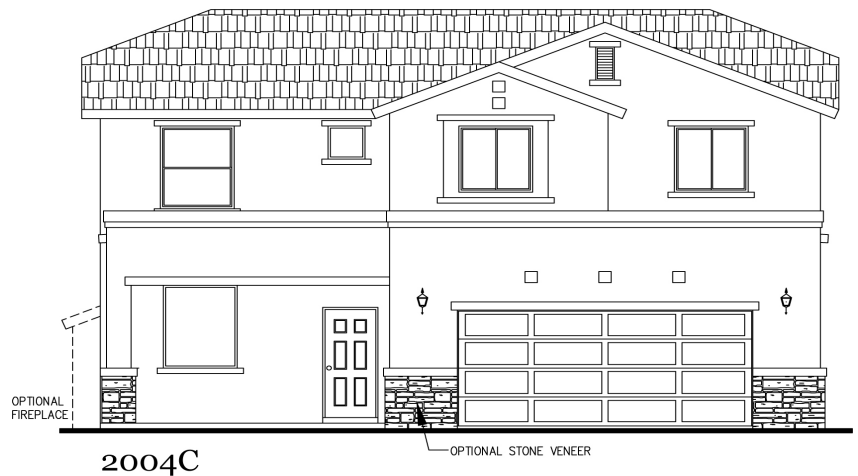

The Berkeley

2,004 Square Feet

4 Bedrooms + a Loft • 2.5 Baths

7910 Gateway East, Suite 102, El Paso, TX 79915 • P: 915-591-6319 • F: 915-591-5451

**DESERT
VIEW
HOMES**

DesertViewHomes.com

The best move you'll ever make.

The Berkeley

2,004 Square Feet

4 Bedrooms + a Loft • 2.5 Baths

*Please Note: the enclosed materials are reproduced from artist's renderings. All measurements shown are approximate. Location, size, and existence of doors, windows, walls, fireplaces, showers, and any other items depicted may vary depending on exterior preference or choice of options. Prices, plans, benefits, and locations are subject to change without notice. **Floor plans, features, options/upgrades, and benefits vary by community. See the Sales Specialist for more details.**