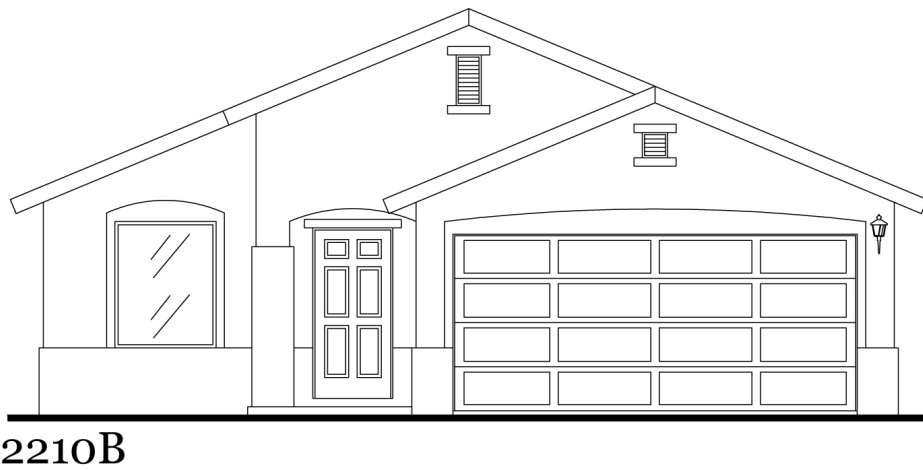

The Catherine II

1,210 Square Feet

3 Bedrooms • 2 Baths

7910 Gateway East, Suite 102, El Paso, TX 79915 • P: 915-591-6319 • F: 915-591-5451

DesertViewHomes.com

The best move you'll ever make.

The Catherine II

1,210 Square Feet

3 Bedrooms • 2 Baths

FLOOR PLAN 2210

*Please Note: the enclosed materials are reproduced from artist's renderings. All measurements shown are approximate. Location, size, and existence of doors, windows, walls, fireplaces, showers, and any other items depicted may vary depending on exterior preference or choice of options. Prices, plans, benefits, and locations are subject to change without notice. **Floor plans, features, options/upgrades, and benefits vary by community. See the Sales Specialist for more details.**