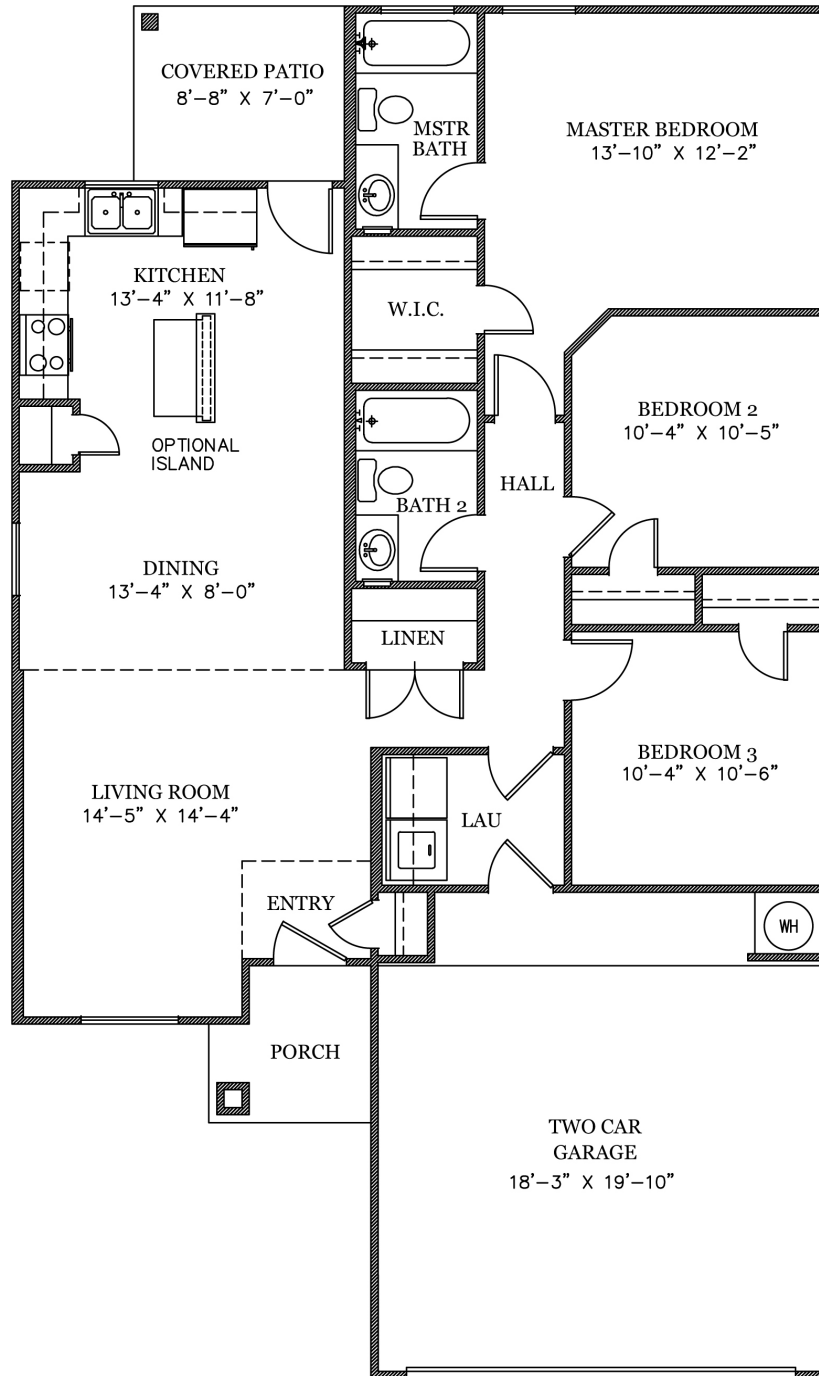

The Catherine II

1,210 Square Feet

3 Bedrooms • 2 Baths

7910 Gateway East, Suite 102, El Paso, TX 79915 • P: 915-591-6319 • F: 915-591-5451

DesertViewHomes.com

The best move you'll ever make.

The Catherine II

1,210 Square Feet

3 Bedrooms • 2 Baths

FLOOR PLAN 2210

*Please Note: the enclosed materials are reproduced from artist's renderings. All measurements shown are approximate. Location, size, and existence of doors, windows, walls, fireplaces, showers, and any other items depicted may vary depending on exterior preference or choice of options. Prices, plans, benefits, and locations are subject to change without notice. **Floor plans, features, options/upgrades, and benefits vary by community. See the Sales Specialist for more details.**