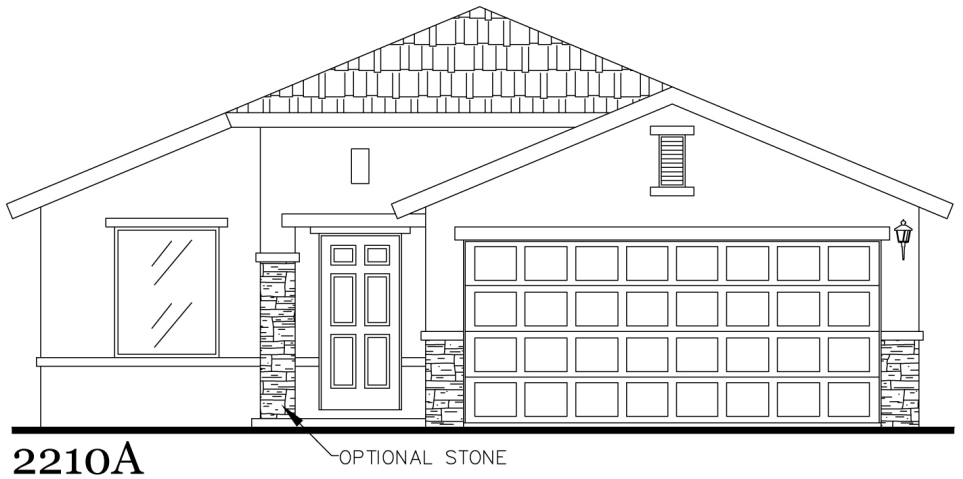

The Catherine II

1,210 Square Feet

3 Bedrooms • 2 Baths

7910 Gateway East, Suite 102, El Paso, TX 79915 • P: 915-591-6319 • F: 915-591-5451

DesertViewHomes.com

The best move you'll ever make.

The Catherine II

1,210 Square Feet

3 Bedrooms • 2 Baths

FLOOR PLAN 2210

*Please Note: the enclosed materials are reproduced from artist's renderings. All measurements shown are approximate. Location, size, and existence of doors, windows, walls, fireplaces, showers, and any other items depicted may vary depending on exterior preference or choice of options. Prices, plans, benefits, and locations are subject to change without notice. **Floor plans, features, options/upgrades, and benefits vary by community. See the Sales Specialist for more details.**