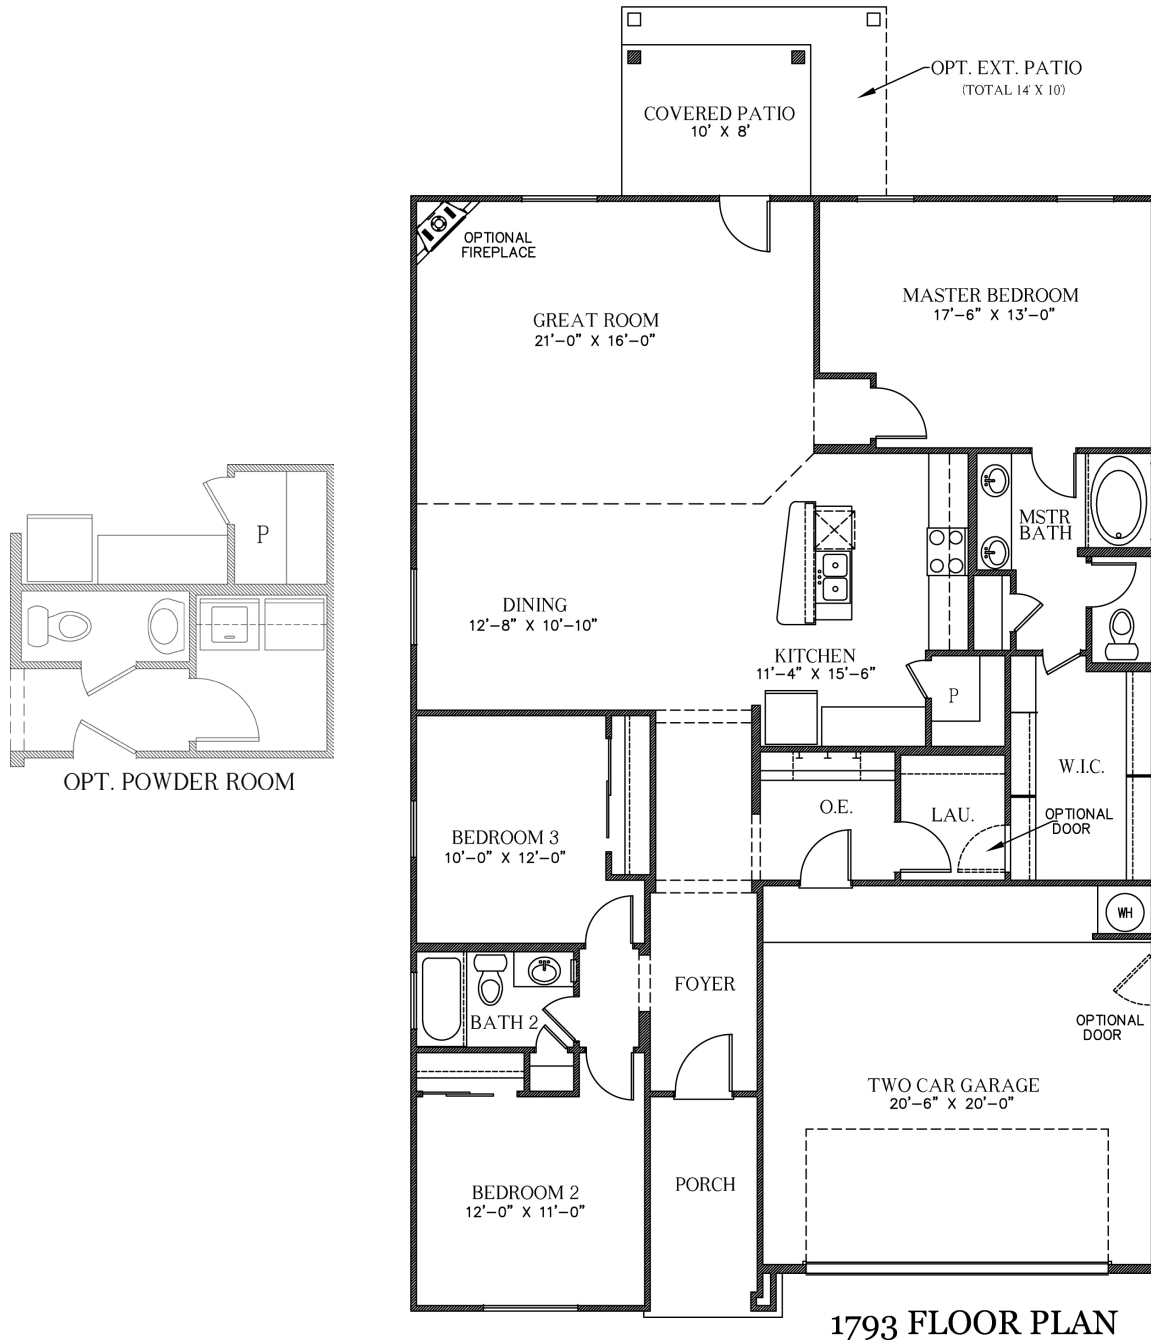

The Cypress

1,793 Square Feet

3 Bedrooms • 2 Baths • Optional Powder Room

1793A

1793B

DESERT
VIEW
HOMES

7910 Gateway East, Suite 102, El Paso, TX 79915 • P: 915-591-6319 • F: 915-591-5451

DesertViewHomes.com

The best move you'll ever make.

The Cypress

1,793 Square Feet

3 Bedrooms • 2 Baths • Optional Powder Room

*Please Note: the enclosed materials are reproduced from artist's renderings. All measurements shown are approximate. Location, size, and existence of doors, windows, walls, fireplaces, showers, and any other items depicted may vary depending on exterior preference or choice of options. Prices, plans, benefits, and locations are subject to change without notice. **Floor plans, features, options/upgrades, and benefits vary by community. See the Sales Specialist for more details.**