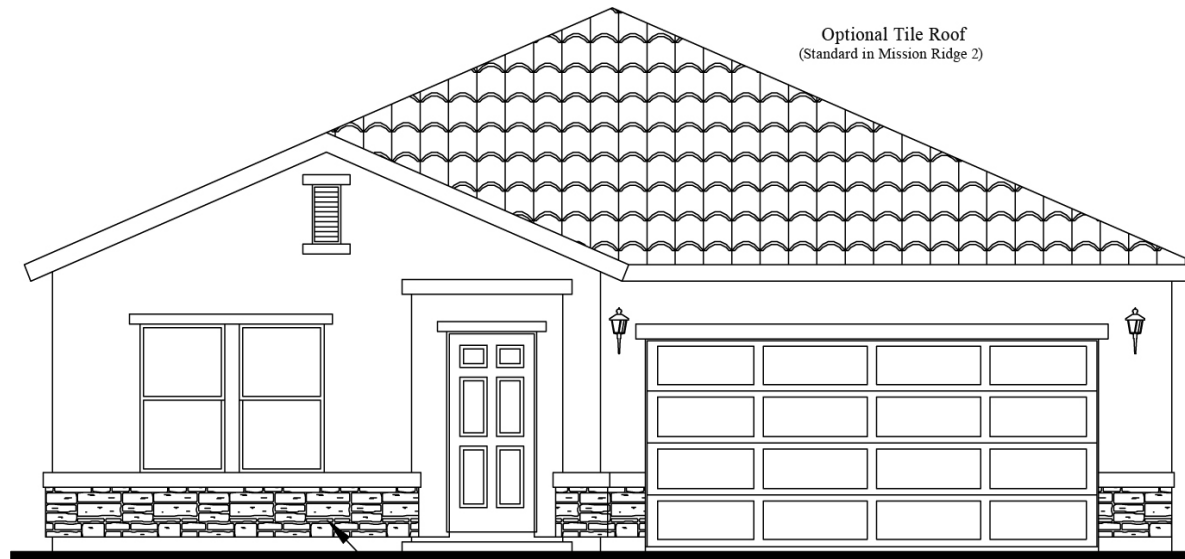

The Cypress

1,793 Square Feet

3 Bedrooms • 2 Baths • Optional Powder Room

1793A

1793B

DESERT
VIEW
HOMES

7910 Gateway East, Suite 102, El Paso, TX 79915 • P: 915-591-6319 • F: 915-591-5451

DesertViewHomes.com

The best move you'll ever make.

The Cypress

1,793 Square Feet

3 Bedrooms • 2 Baths • Optional Powder Room

*Please Note: the enclosed materials are reproduced from artist's renderings. All measurements shown are approximate. Location, size, and existence of doors, windows, walls, fireplaces, showers, and any other items depicted may vary depending on exterior preference or choice of options. Prices, plans, benefits, and locations are subject to change without notice. **Floor plans, features, options/upgrades, and benefits vary by community. See the Sales Specialist for more details.**