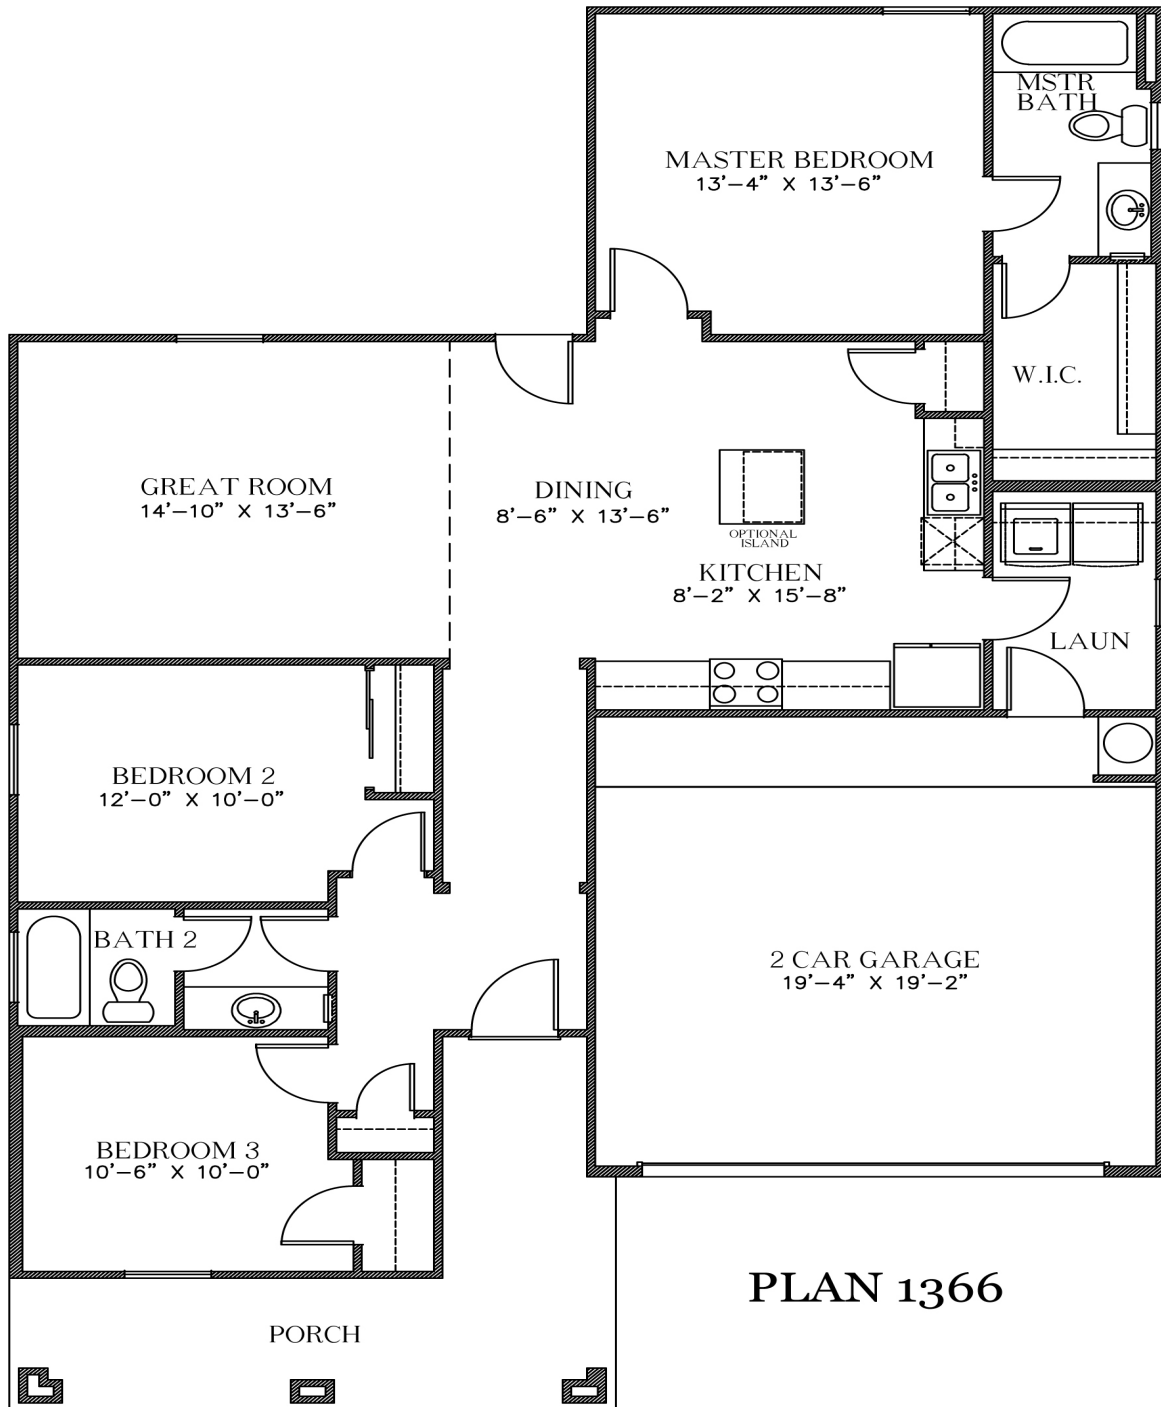

# The Denton

*1,366 Square Feet*

3 Bedrooms • 2 Bath • 1.5 Car Garage

1366A

1366B

7910 Gateway East, Suite 102, El Paso, TX 79915 • P: 915-591-6319 • F: 915-591-5451

[DesertViewHomes.com](http://DesertViewHomes.com)

# The Denton

## 1,366 Square Feet

3 Bedrooms • 2 Bath • 1.5 Car Garage

\*Please Note: the enclosed materials are reproduced from artist's renderings. All measurements shown are approximate. Location, size, and existence of doors, windows, walls, fireplaces, showers, and any other items depicted may vary depending on exterior preference or choice of options. Prices, plans, benefits, and locations are subject to change without notice. **Floor plans, features, options/upgrades, and benefits vary by community. See the Sales Specialist for more details.**