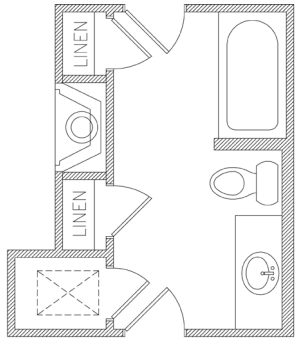

LINEN CLOSETS
W/ OPT. FIREPLACE