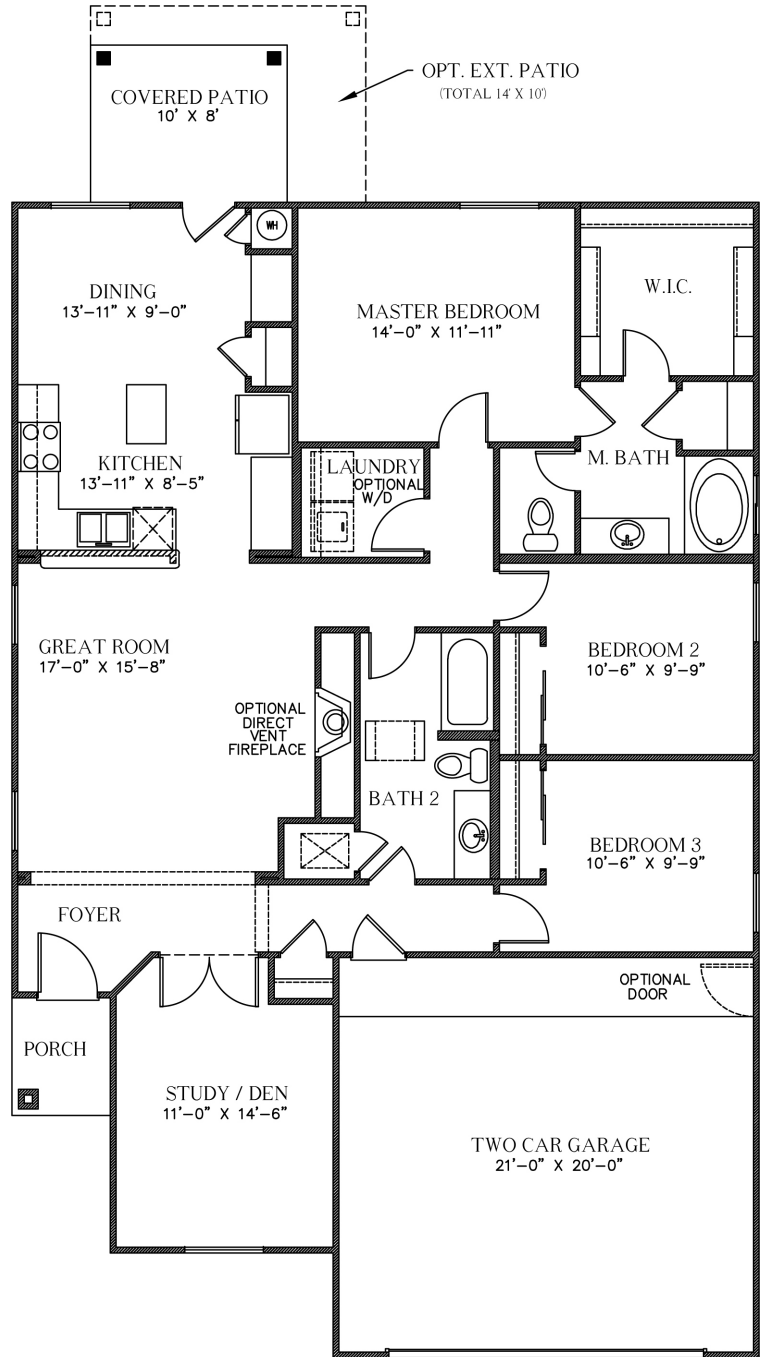

## 1,646 Square Feet

3 Bedrooms • 2.5 Baths • Optional 4th Bedroom

OPT. BEDROOM 4

LINEN CLOSETS  
W/ OPT. FIREPLACE

OPT. M. BATH

1646 FLOOR PLAN

\*Please Note: the enclosed materials are reproduced from artist's renderings. All measurements shown are approximate. Location, size, and existence of doors, windows, walls, fireplaces, showers, and any other items depicted may vary depending on exterior preference or choice of options. Prices, plans, benefits, and locations are subject to change without notice. **Floor plans, features, options/upgrades, and benefits vary by community. See the Sales Specialist for more details.**