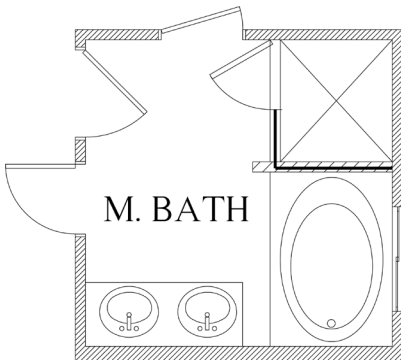

## 1,646 Square Feet

3 Bedrooms • 2.5 Baths • Optional 4th Bedroom

OPT. BEDROOM 4

LINEN CLOSETS  
W/ OPT. FIREPLACE

OPT. M. BATH

1646 FLOOR PLAN

\*Please Note: the enclosed materials are reproduced from artist's renderings. All measurements shown are approximate. Location, size, and existence of doors, windows, walls, fireplaces, showers, and any other items depicted may vary depending on exterior preference or choice of options. Prices, plans, benefits, and locations are subject to change without notice. **Floor plans, features, options/upgrades, and benefits vary by community. See the Sales Specialist for more details.**