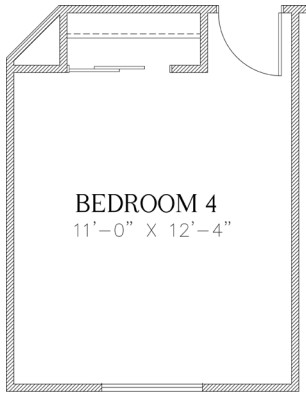

# The Estancia

1,646 Square Feet

3 Bedrooms • 2.5 Baths • Optional 4th Bedroom

1646A - ROCK

1646B - STUCCO

1646C

7910 Gateway East, Suite 102, El Paso, TX 79915 • P: 915-591-6319 • F: 915-591-5451

[DesertViewHomes.com](http://DesertViewHomes.com)

## 1,646 Square Feet

3 Bedrooms • 2.5 Baths • Optional 4th Bedroom

OPT. BEDROOM 4

LINEN CLOSETS  
W/ OPT. FIREPLACE

OPT. M. BATH

1646 FLOOR PLAN

\*Please Note: the enclosed materials are reproduced from artist's renderings. All measurements shown are approximate. Location, size, and existence of doors, windows, walls, fireplaces, showers, and any other items depicted may vary depending on exterior preference or choice of options. Prices, plans, benefits, and locations are subject to change without notice. **Floor plans, features, options/upgrades, and benefits vary by community. See the Sales Specialist for more details.**