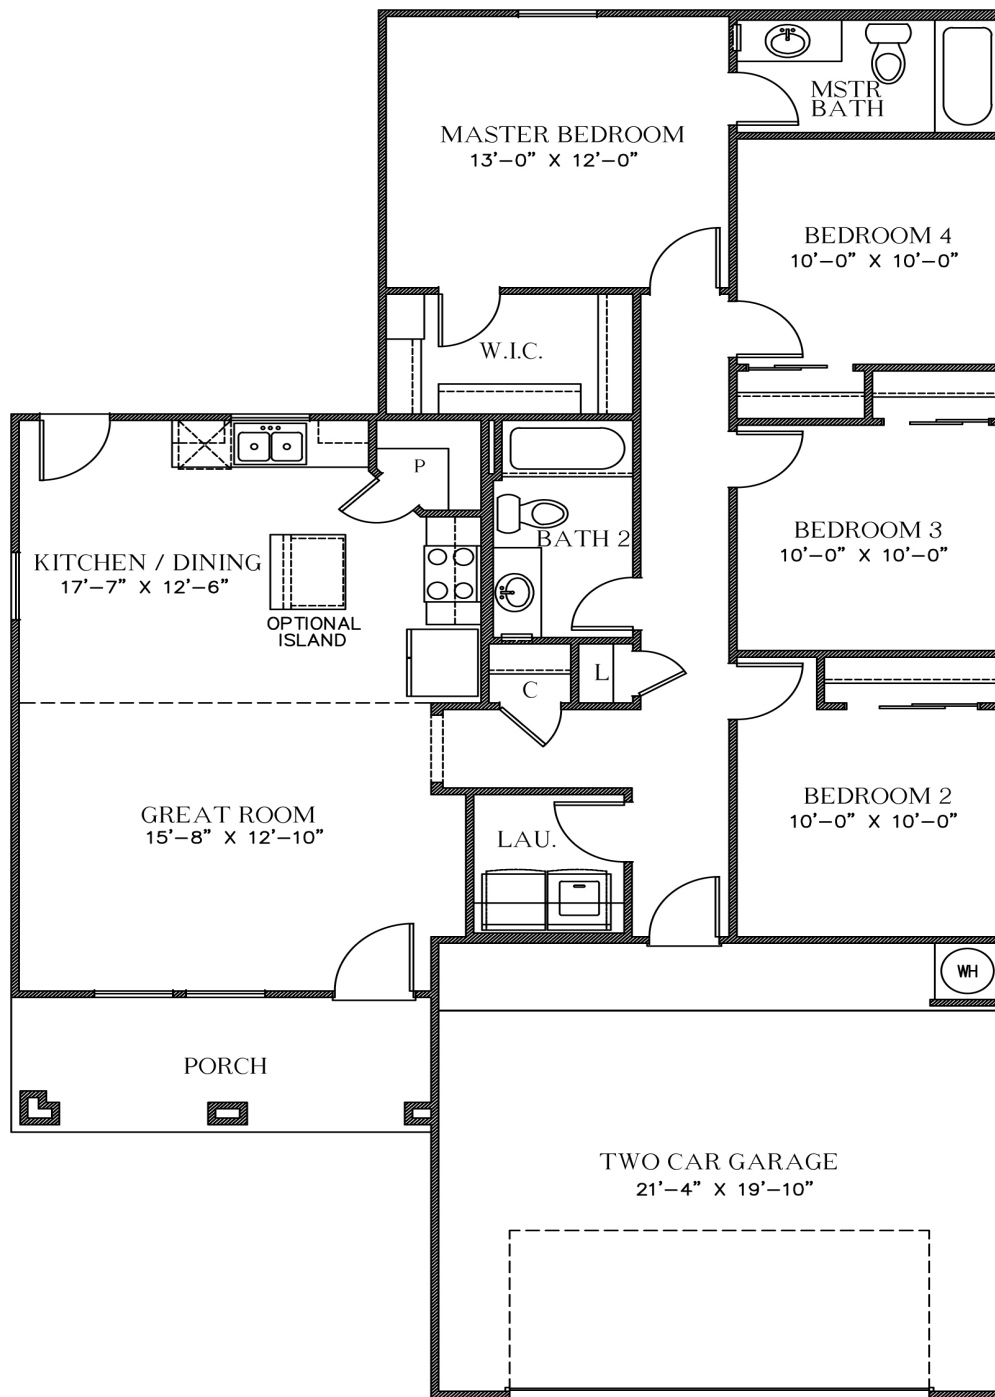

# The Harrison

*1,368 Square Feet*

4 Bedrooms • 2 Bath • 2 Car Garage

1368A

1368B

**DESERT  
VIEW  
HOMES**

7910 Gateway East, Suite 102, El Paso, TX 79915 • P: 915-591-6319 • F: 915-591-5451

[DesertViewHomes.com](http://DesertViewHomes.com)

# The Harrison

## 1,368 Square Feet

4 Bedrooms • 2 Bath • 2 Car Garage

1368 FLOOR PLAN

\*Please Note: the enclosed materials are reproduced from artist's renderings. All measurements shown are approximate. Location, size, and existence of doors, windows, walls, fireplaces, showers, and any other items depicted may vary depending on exterior preference or choice of options. Prices, plans, benefits, and locations are subject to change without notice. **Floor plans, features, options/upgrades, and benefits vary by community. See the Sales Specialist for more details.**