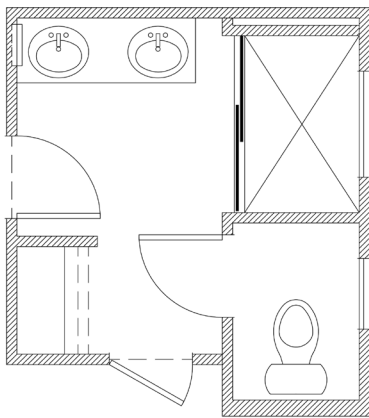

The Haywood

1,694 Square Feet

3 Bedrooms • 2 Baths

7910 Gateway East, Suite 102, El Paso, TX 79915 • P: 915-591-6319 • F: 915-591-5451

DesertViewHomes.com

The best move you'll ever make.

The Haywood

1,694 Square Feet

3 Bedrooms • 2 Baths

OPT. PWDR RM

OPT. MASTER BATH

1694 FLOOR PLAN

*Please Note: the enclosed materials are reproduced from artist's renderings. All measurements shown are approximate. Location, size, and existence of doors, windows, walls, fireplaces, showers, and any other items depicted may vary depending on exterior preference or choice of options. Prices, plans, benefits, and locations are subject to change without notice. **Floor plans, features, options/upgrades, and benefits vary by community. See the Sales Specialist for more details.**