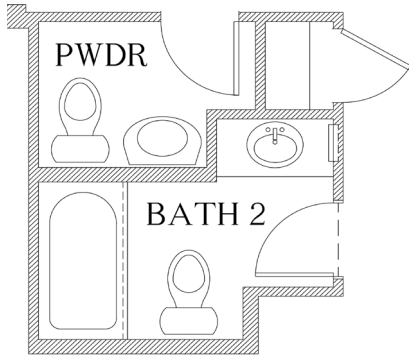

The Haywood

1,694 Square Feet

3 Bedrooms • 2 Baths

7910 Gateway East, Suite 102, El Paso, TX 79915 • P: 915-591-6319 • F: 915-591-5451

DesertViewHomes.com

The best move you'll ever make.

The Haywood

1,694 Square Feet

3 Bedrooms • 2 Baths

OPT. PWDR RM

OPT. MASTER BATH

1694 FLOOR PLAN

*Please Note: the enclosed materials are reproduced from artist's renderings. All measurements shown are approximate. Location, size, and existence of doors, windows, walls, fireplaces, showers, and any other items depicted may vary depending on exterior preference or choice of options. Prices, plans, benefits, and locations are subject to change without notice. **Floor plans, features, options/upgrades, and benefits vary by community. See the Sales Specialist for more details.**