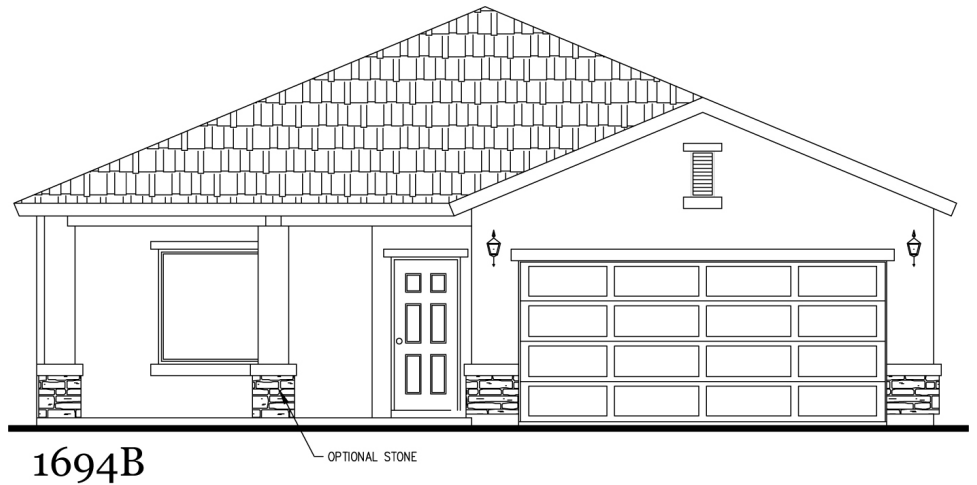

The Haywood

1,694 Square Feet

3 Bedrooms • 2 Baths

7910 Gateway East, Suite 102, El Paso, TX 79915 • P: 915-591-6319 • F: 915-591-5451

DesertViewHomes.com

The best move you'll ever make.

The Haywood

1,694 Square Feet