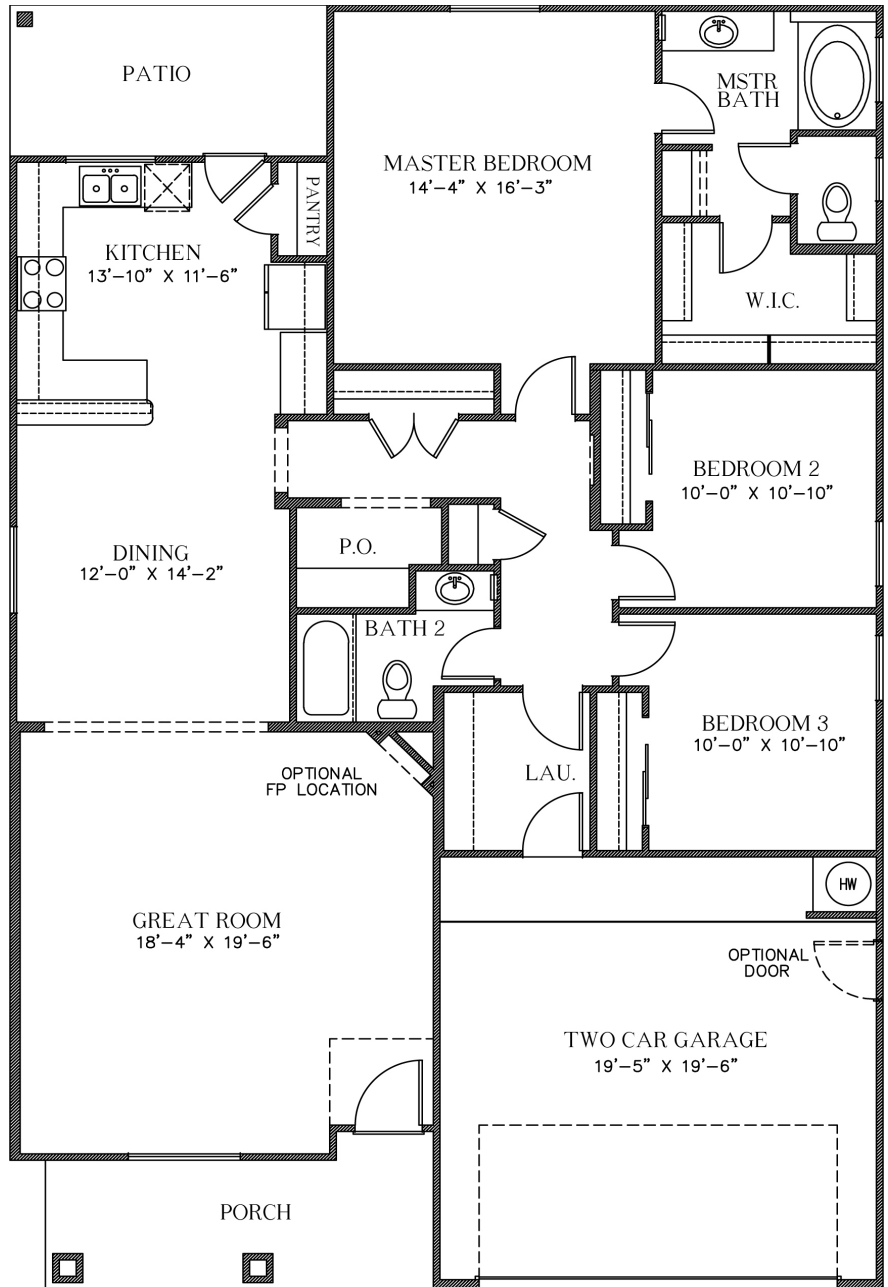

The Haywood

1,694 Square Feet

3 Bedrooms • 2 Baths

7910 Gateway East, Suite 102, El Paso, TX 79915 • P: 915-591-6319 • F: 915-591-5451

DesertViewHomes.com

The best move you'll ever make.

The Haywood

1,694 Square Feet

3 Bedrooms • 2 Baths

OPT. PWDR RM

OPT. MASTER BATH

1694 FLOOR PLAN

*Please Note: the enclosed materials are reproduced from artist's renderings. All measurements shown are approximate. Location, size, and existence of doors, windows, walls, fireplaces, showers, and any other items depicted may vary depending on exterior preference or choice of options. Prices, plans, benefits, and locations are subject to change without notice. **Floor plans, features, options/upgrades, and benefits vary by community. See the Sales Specialist for more details.**