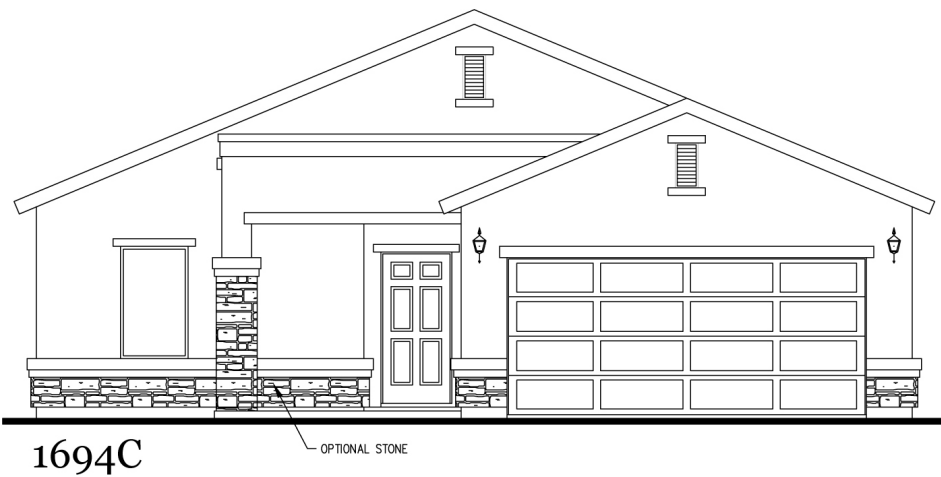

The Haywood

1,694 Square Feet

3 Bedrooms • 2 Baths

7910 Gateway East, Suite 102, El Paso, TX 79915 • P: 915-591-6319 • F: 915-591-5451

DesertViewHomes.com

The best move you'll ever make.

The Haywood

1,694 Square Feet