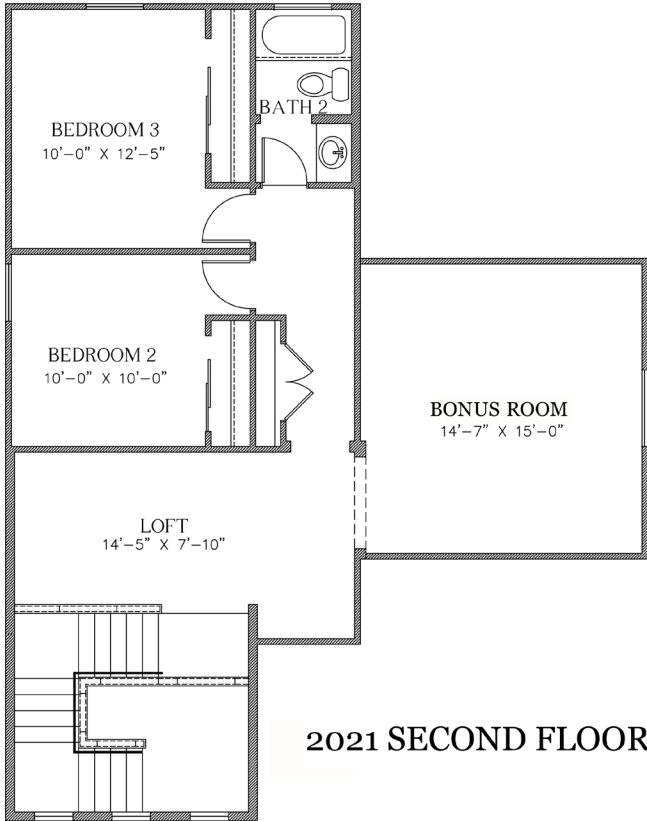

The Jordan

2,021 Square Feet

3 Bedrooms + a Loft • 2.5 Baths • Optional 4th Bedroom

*Please Note: the enclosed materials are reproduced from artist's renderings. All measurements shown are approximate. Location, size, and existence of doors, windows, walls, fireplaces, showers, and any other items depicted may vary depending on exterior preference or choice of options. Prices, plans, benefits, and locations are subject to change without notice. **Floor plans, features, options/upgrades, and benefits vary by community. See the Sales Specialist for more details.**

DesertViewHomes.com

The best move you'll ever make.