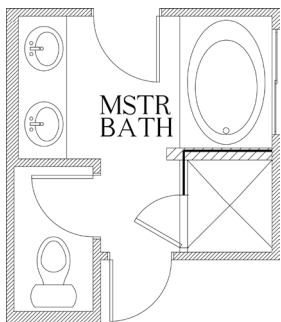

The Jordan

2,021 Square Feet

3 Bedrooms + a Loft • 2.5 Baths • Optional 4th Bedroom