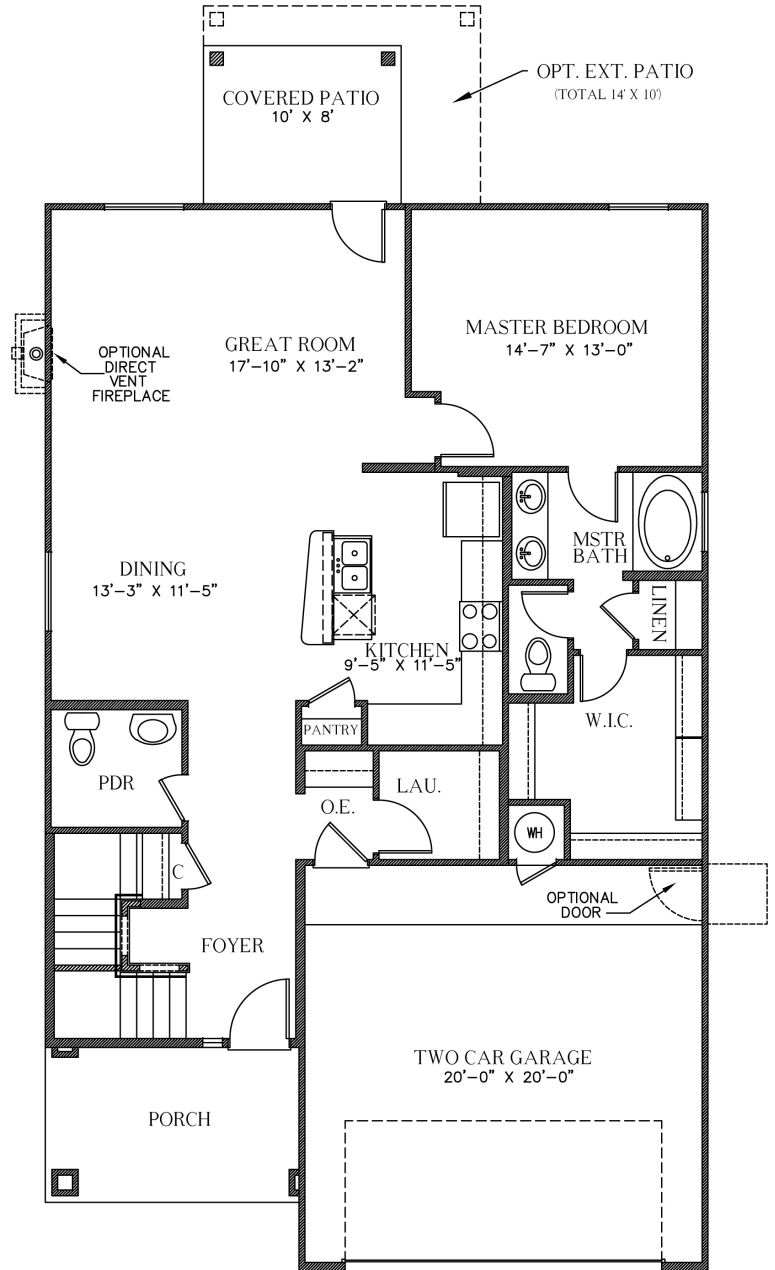

## 2,021 Square Feet

3 Bedrooms + a Loft • 2.5 Baths • Optional 4th Bedroom

**DESERT  
VIEW  
HOMES**

7910 Gateway East, Suite 102, El Paso, TX 79915 • P: 915-591-6319 • F: 915-591-5451

[DesertViewHomes.com](http://DesertViewHomes.com)

## 2,021 Square Feet

3 Bedrooms + a Loft • 2.5 Baths • Optional 4th Bedroom

\*Please Note: the enclosed materials are reproduced from artist's renderings. All measurements shown are approximate. Location, size, and existence of doors, windows, walls, fireplaces, showers, and any other items depicted may vary depending on exterior preference or choice of options. Prices, plans, benefits, and locations are subject to change without notice. **Floor plans, features, options/upgrades, and benefits vary by community. See the Sales Specialist for more details.**