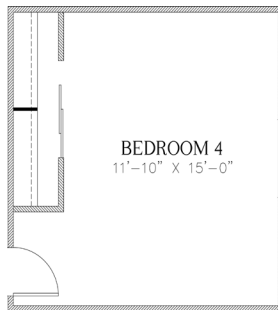

## 2,021 Square Feet

3 Bedrooms + a Loft • 2.5 Baths • Optional 4th Bedroom

**DESERT  
VIEW  
HOMES**

7910 Gateway East, Suite 102, El Paso, TX 79915 • P: 915-591-6319 • F: 915-591-5451

[DesertViewHomes.com](http://DesertViewHomes.com)

## 2,021 Square Feet

3 Bedrooms + a Loft • 2.5 Baths • Optional 4th Bedroom

\*Please Note: the enclosed materials are reproduced from artist's renderings. All measurements shown are approximate. Location, size, and existence of doors, windows, walls, fireplaces, showers, and any other items depicted may vary depending on exterior preference or choice of options. Prices, plans, benefits, and locations are subject to change without notice. **Floor plans, features, options/upgrades, and benefits vary by community. See the Sales Specialist for more details.**