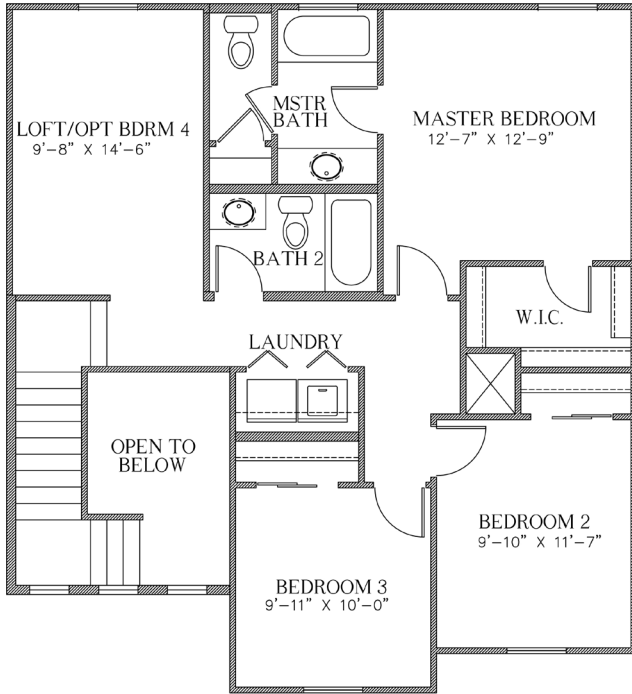

The Lauren II

1,540 Square Feet

3 Bedrooms + a Loft • 2.5 Baths • Optional 4th Bedroom

2540A

2540B

7910 Gateway East, Suite 102, El Paso, TX 79915 • P: 915-591-6319 • F: 915-591-5451

DesertViewHomes.com

The best move you'll ever make.

The Lauren II

1,540 Square Feet

3 Bedrooms + a Loft • 2.5 Baths • Optional 4th Bedroom

2540 2ND FLOOR PLAN

OPT. BEDROOM 4

2540 1ST FLOOR PLAN

*Please Note: the enclosed materials are reproduced from artist's renderings. All measurements shown are approximate. Location, size, and existence of doors, windows, walls, fireplaces, showers, and any other items depicted may vary depending on exterior preference or choice of options. Prices, plans, benefits, and locations are subject to change without notice. **Floor plans, features, options/upgrades, and benefits vary by community. See the Sales Specialist for more details.**