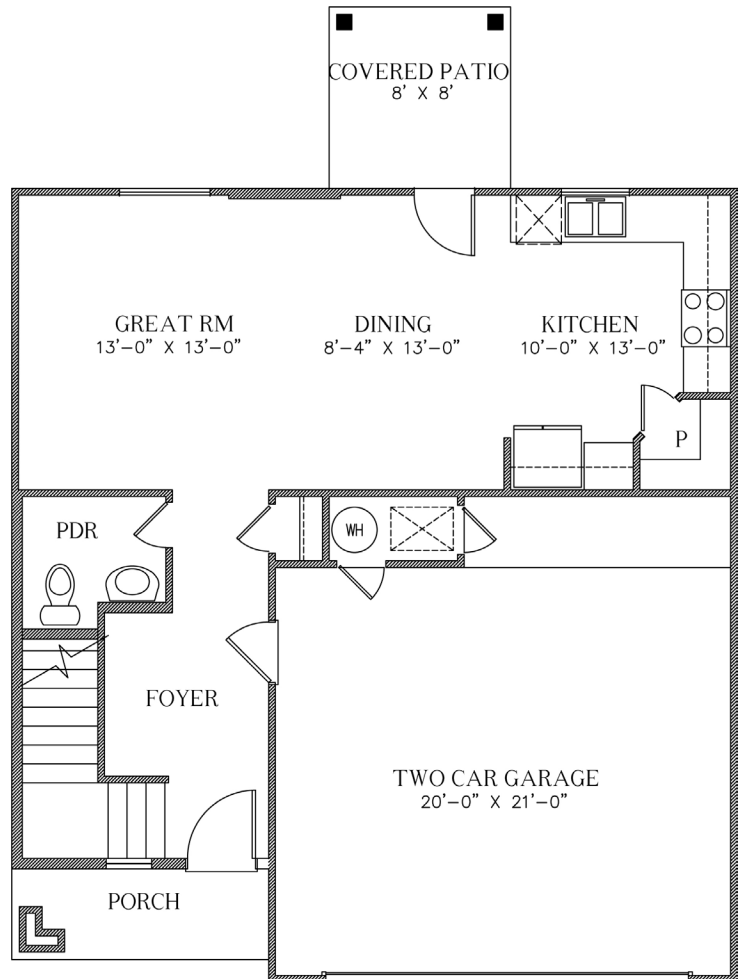

The Lauren II

1,540 Square Feet

3 Bedrooms + a Loft • 2.5 Baths • Optional 4th Bedroom

2540A

2540B

7910 Gateway East, Suite 102, El Paso, TX 79915 • P: 915-591-6319 • F: 915-591-5451

DesertViewHomes.com

The best move you'll ever make.

The Lauren II

1,540 Square Feet

3 Bedrooms + a Loft • 2.5 Baths • Optional 4th Bedroom

2540 2ND FLOOR PLAN

OPT. BEDROOM 4

2540 1ST FLOOR PLAN

*Please Note: the enclosed materials are reproduced from artist's renderings. All measurements shown are approximate. Location, size, and existence of doors, windows, walls, fireplaces, showers, and any other items depicted may vary depending on exterior preference or choice of options. Prices, plans, benefits, and locations are subject to change without notice. **Floor plans, features, options/upgrades, and benefits vary by community. See the Sales Specialist for more details.**