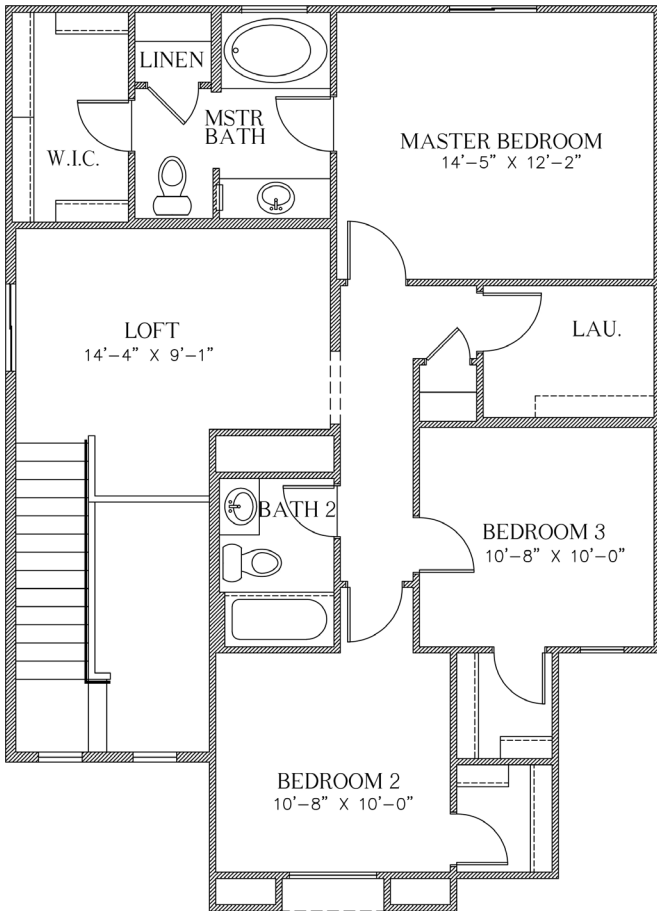

The Robert

1,715 Square Feet

3 Bedrooms + a Loft • 2.5 Baths

**DESERT
VIEW
HOMES**

7910 Gateway East, Suite 102, El Paso, TX 79915 • P: 915-591-6319 • F: 915-591-5451

DesertViewHomes.com

The best move you'll ever make.

The Robert

1,715 Square Feet

3 Bedrooms + a Loft • 2.5 Baths

1715 2ND FLOOR PLAN

OPT. M. BATH

1715 1ST FLOOR PLAN

*Please Note: the enclosed materials are reproduced from artist's renderings. All measurements shown are approximate. Location, size, and existence of doors, windows, walls, fireplaces, showers, and any other items depicted may vary depending on exterior preference or choice of options. Prices, plans, benefits, and locations are subject to change without notice. **Floor plans, features, options/upgrades, and benefits vary by community. See the Sales Specialist for more details.**