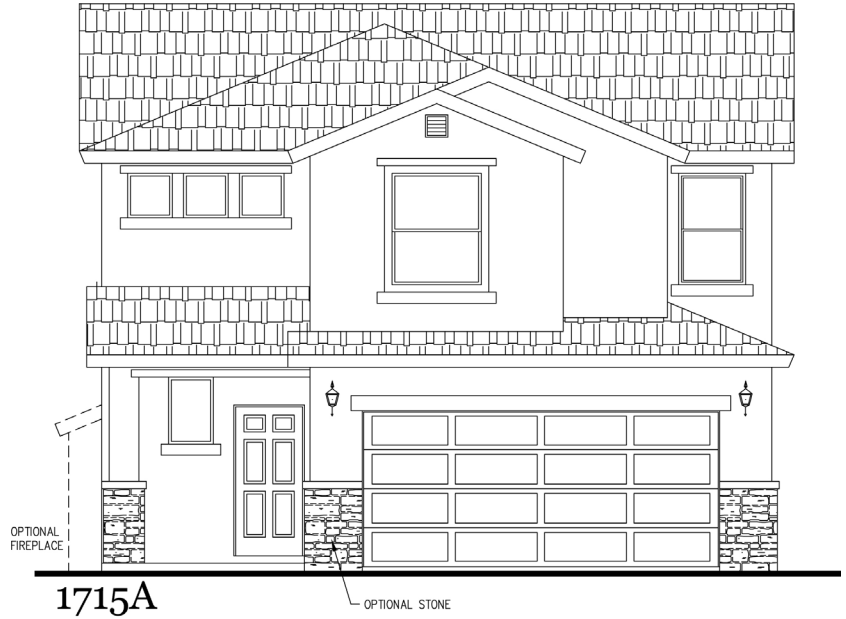

The Robert

1,715 Square Feet

3 Bedrooms + a Loft • 2.5 Baths

**DESERT
VIEW
HOMES**

7910 Gateway East, Suite 102, El Paso, TX 79915 • P: 915-591-6319 • F: 915-591-5451

DesertViewHomes.com

The best move you'll ever make.

The Robert

1,715 Square Feet

3 Bedrooms + a Loft • 2.5 Baths

1715 2ND FLOOR PLAN

OPT. M. BATH

1715 1ST FLOOR PLAN

*Please Note: the enclosed materials are reproduced from artist's renderings. All measurements shown are approximate. Location, size, and existence of doors, windows, walls, fireplaces, showers, and any other items depicted may vary depending on exterior preference or choice of options. Prices, plans, benefits, and locations are subject to change without notice. **Floor plans, features, options/upgrades, and benefits vary by community. See the Sales Specialist for more details.**