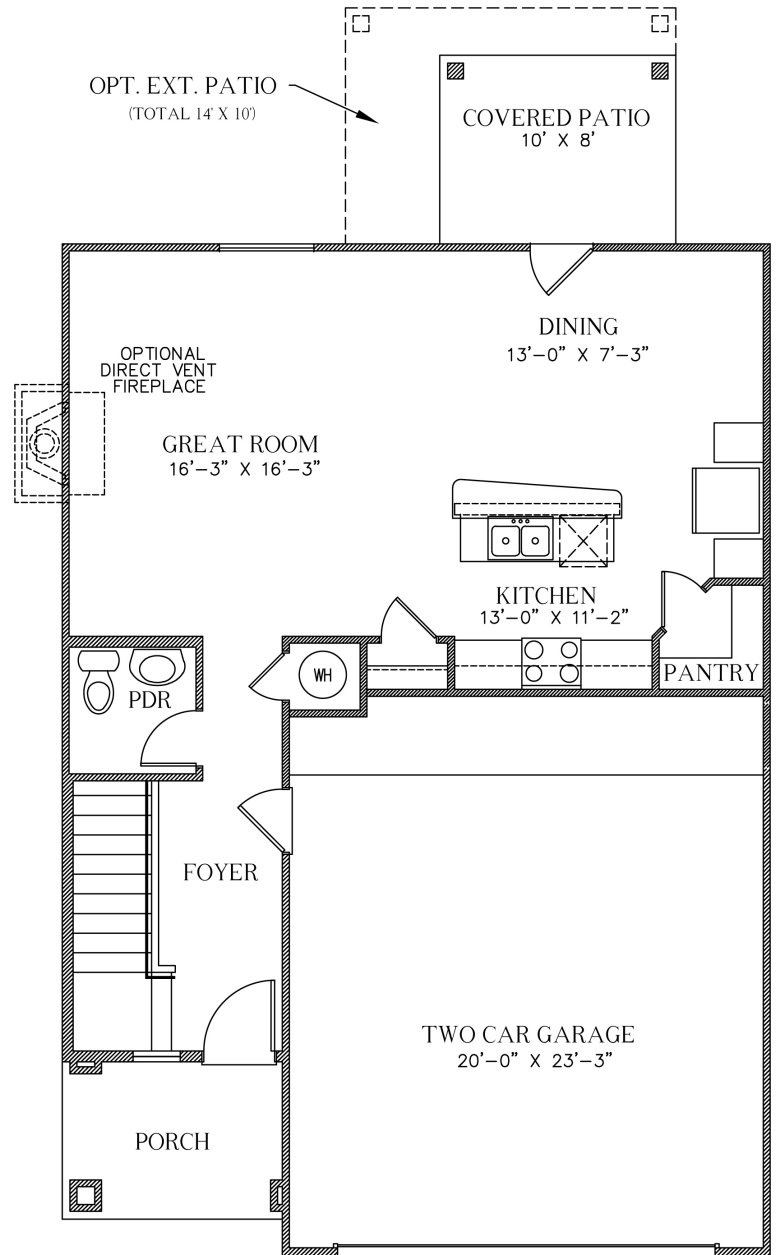

The Robert

1,715 Square Feet

3 Bedrooms + a Loft • 2.5 Baths

**DESERT
VIEW
HOMES**

7910 Gateway East, Suite 102, El Paso, TX 79915 • P: 915-591-6319 • F: 915-591-5451

DesertViewHomes.com

The best move you'll ever make.

The Robert

1,715 Square Feet

3 Bedrooms + a Loft • 2.5 Baths

1715 2ND FLOOR PLAN

OPT. M. BATH

1715 1ST FLOOR PLAN

*Please Note: the enclosed materials are reproduced from artist's renderings. All measurements shown are approximate. Location, size, and existence of doors, windows, walls, fireplaces, showers, and any other items depicted may vary depending on exterior preference or choice of options. Prices, plans, benefits, and locations are subject to change without notice. **Floor plans, features, options/upgrades, and benefits vary by community. See the Sales Specialist for more details.**