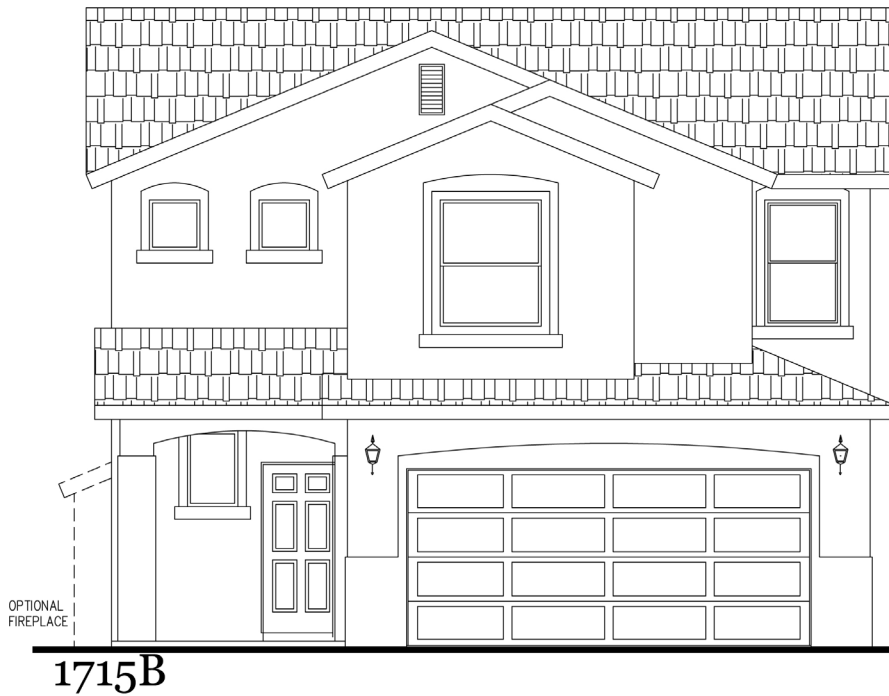

The Robert

1,715 Square Feet

3 Bedrooms + a Loft • 2.5 Baths

**DESERT
VIEW
HOMES**

7910 Gateway East, Suite 102, El Paso, TX 79915 • P: 915-591-6319 • F: 915-591-5451

DesertViewHomes.com

The best move you'll ever make.

The Robert

1,715 Square Feet

3 Bedrooms + a Loft • 2.5 Baths

1715 2ND FLOOR PLAN

OPT. M. BATH

1715 1ST FLOOR PLAN

*Please Note: the enclosed materials are reproduced from artist's renderings. All measurements shown are approximate. Location, size, and existence of doors, windows, walls, fireplaces, showers, and any other items depicted may vary depending on exterior preference or choice of options. Prices, plans, benefits, and locations are subject to change without notice. **Floor plans, features, options/upgrades, and benefits vary by community. See the Sales Specialist for more details.**