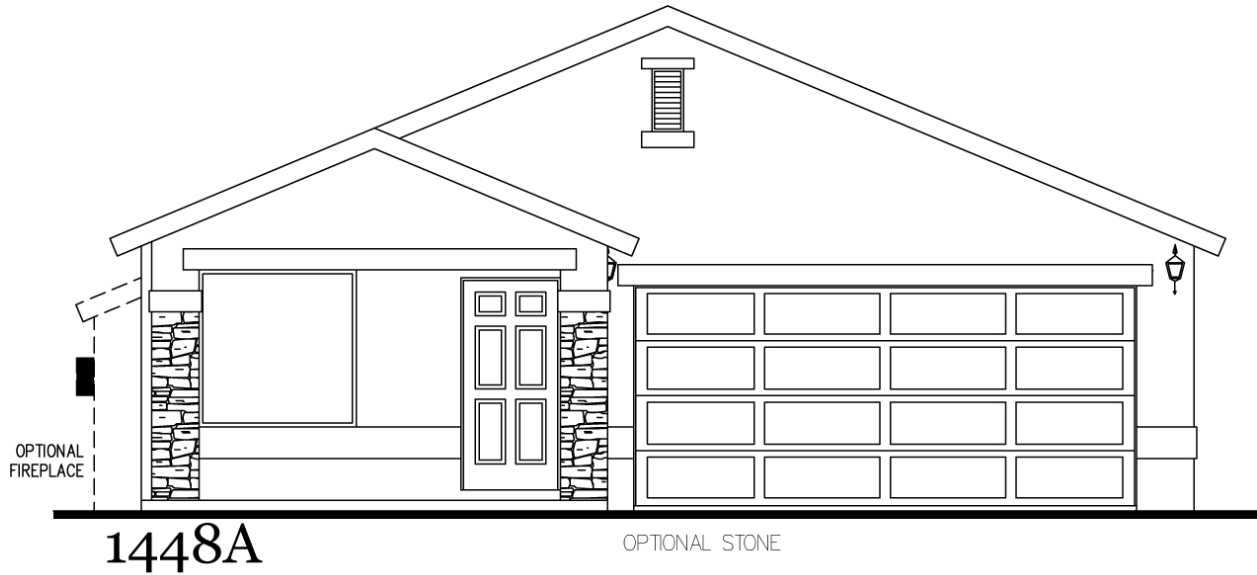

The Rowan

1,448 Square Feet

3 Bedrooms • 2 Baths • Optional 4th Bedroom

DESERT
VIEW
HOMES

7910 Gateway East, Suite 102, El Paso, TX 79915 • P: 915-591-6319 • F: 915-591-5451

DesertViewHomes.com

The best move you'll ever make.

The Rowan

1,448 Square Feet

3 Bedrooms • 2 Baths • Optional 4th Bedroom

OPTIONAL MASTER BATH

OPT. BEDROOM 4

*Please Note: the enclosed materials are reproduced from artist's renderings. All measurements shown are approximate. Location, size, and existence of doors, windows, walls, fireplaces, showers, and any other items depicted may vary depending on exterior preference or choice of options. Prices, plans, benefits, and locations are subject to change without notice. **Floor plans, features, options/upgrades, and benefits vary by community. See the Sales Specialist for more details.**