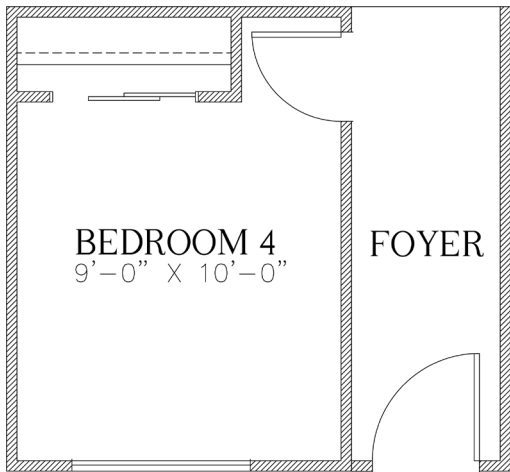

The Rowan

1,448 Square Feet

3 Bedrooms • 2 Baths • Optional 4th Bedroom

DESERT
VIEW
HOMES

7910 Gateway East, Suite 102, El Paso, TX 79915 • P: 915-591-6319 • F: 915-591-5451

DesertViewHomes.com

The best move you'll ever make.

The Rowan

1,448 Square Feet

3 Bedrooms • 2 Baths • Optional 4th Bedroom

OPTIONAL MASTER BATH

OPT. BEDROOM 4

*Please Note: the enclosed materials are reproduced from artist's renderings. All measurements shown are approximate. Location, size, and existence of doors, windows, walls, fireplaces, showers, and any other items depicted may vary depending on exterior preference or choice of options. Prices, plans, benefits, and locations are subject to change without notice. **Floor plans, features, options/upgrades, and benefits vary by community. See the Sales Specialist for more details.**