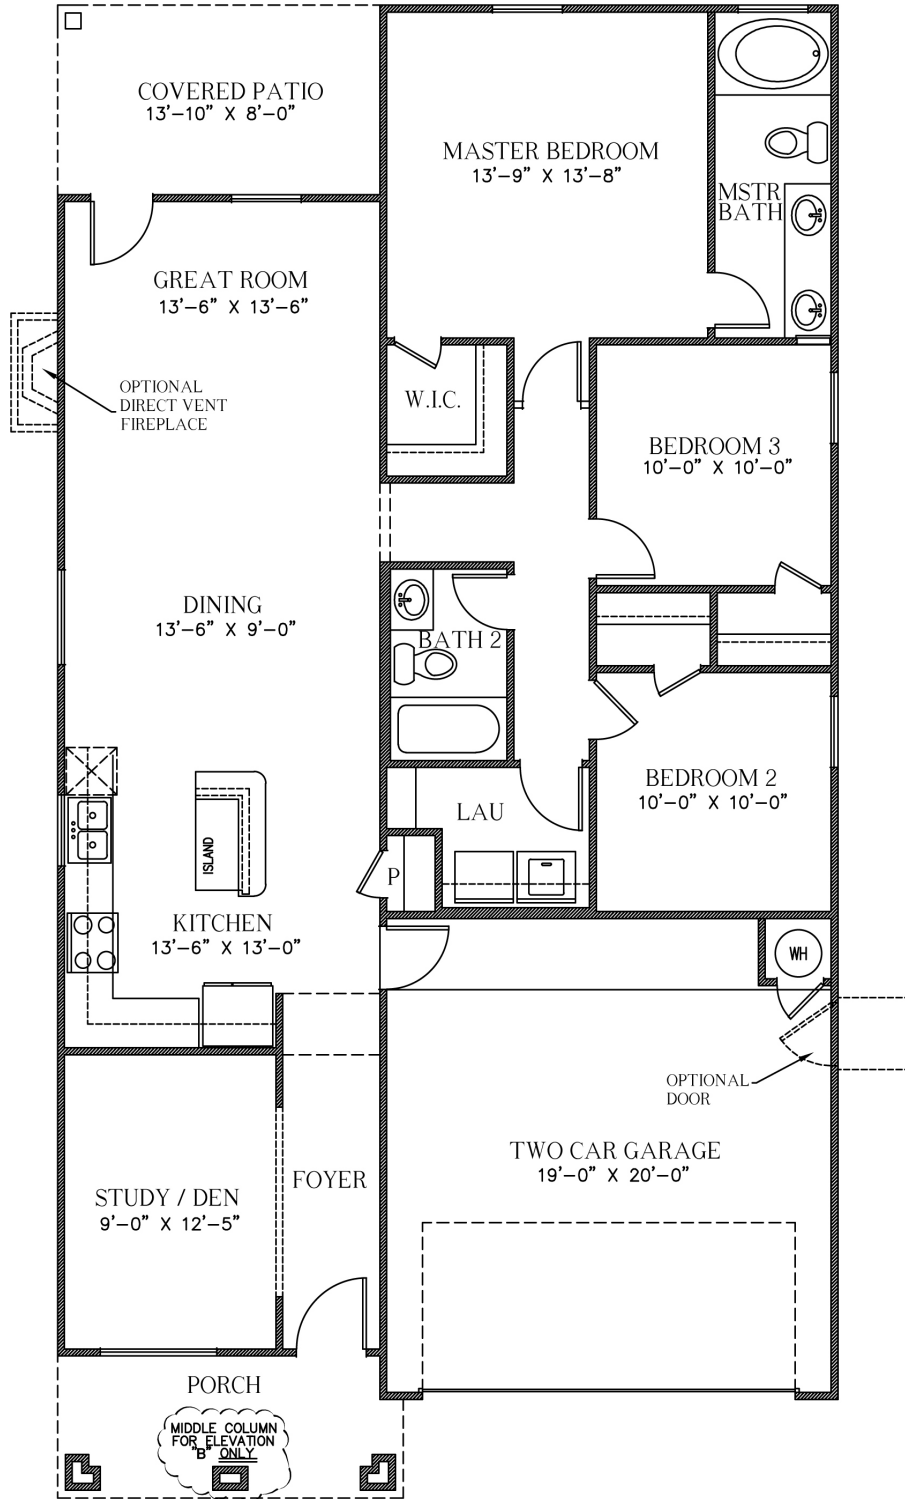

The Rowan

1,448 Square Feet

3 Bedrooms • 2 Baths • Optional 4th Bedroom

DESERT
VIEW
HOMES

7910 Gateway East, Suite 102, El Paso, TX 79915 • P: 915-591-6319 • F: 915-591-5451

DesertViewHomes.com

The best move you'll ever make.

The Rowan

1,448 Square Feet

3 Bedrooms • 2 Baths • Optional 4th Bedroom

OPTIONAL MASTER BATH

OPT. BEDROOM 4

*Please Note: the enclosed materials are reproduced from artist's renderings. All measurements shown are approximate. Location, size, and existence of doors, windows, walls, fireplaces, showers, and any other items depicted may vary depending on exterior preference or choice of options. Prices, plans, benefits, and locations are subject to change without notice. **Floor plans, features, options/upgrades, and benefits vary by community. See the Sales Specialist for more details.**