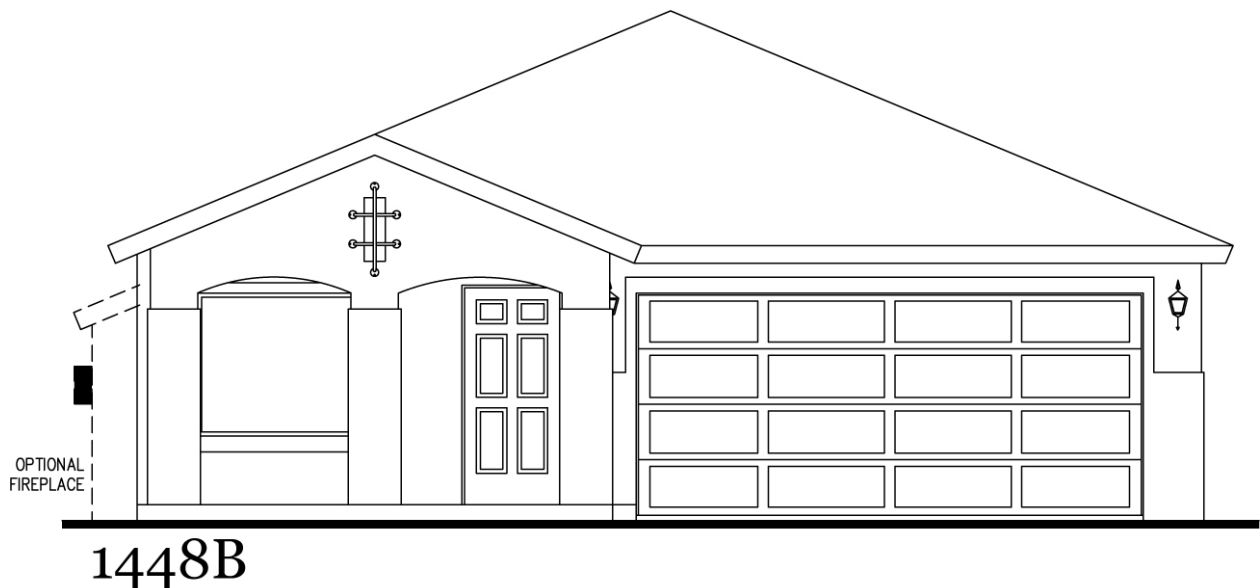

The Rowan

1,448 Square Feet

3 Bedrooms • 2 Baths • Optional 4th Bedroom

DESERT
VIEW
HOMES

7910 Gateway East, Suite 102, El Paso, TX 79915 • P: 915-591-6319 • F: 915-591-5451

DesertViewHomes.com

The best move you'll ever make.

The Rowan

1,448 Square Feet

3 Bedrooms • 2 Baths • Optional 4th Bedroom

OPTIONAL MASTER BATH

OPT. BEDROOM 4

*Please Note: the enclosed materials are reproduced from artist's renderings. All measurements shown are approximate. Location, size, and existence of doors, windows, walls, fireplaces, showers, and any other items depicted may vary depending on exterior preference or choice of options. Prices, plans, benefits, and locations are subject to change without notice. **Floor plans, features, options/upgrades, and benefits vary by community. See the Sales Specialist for more details.**