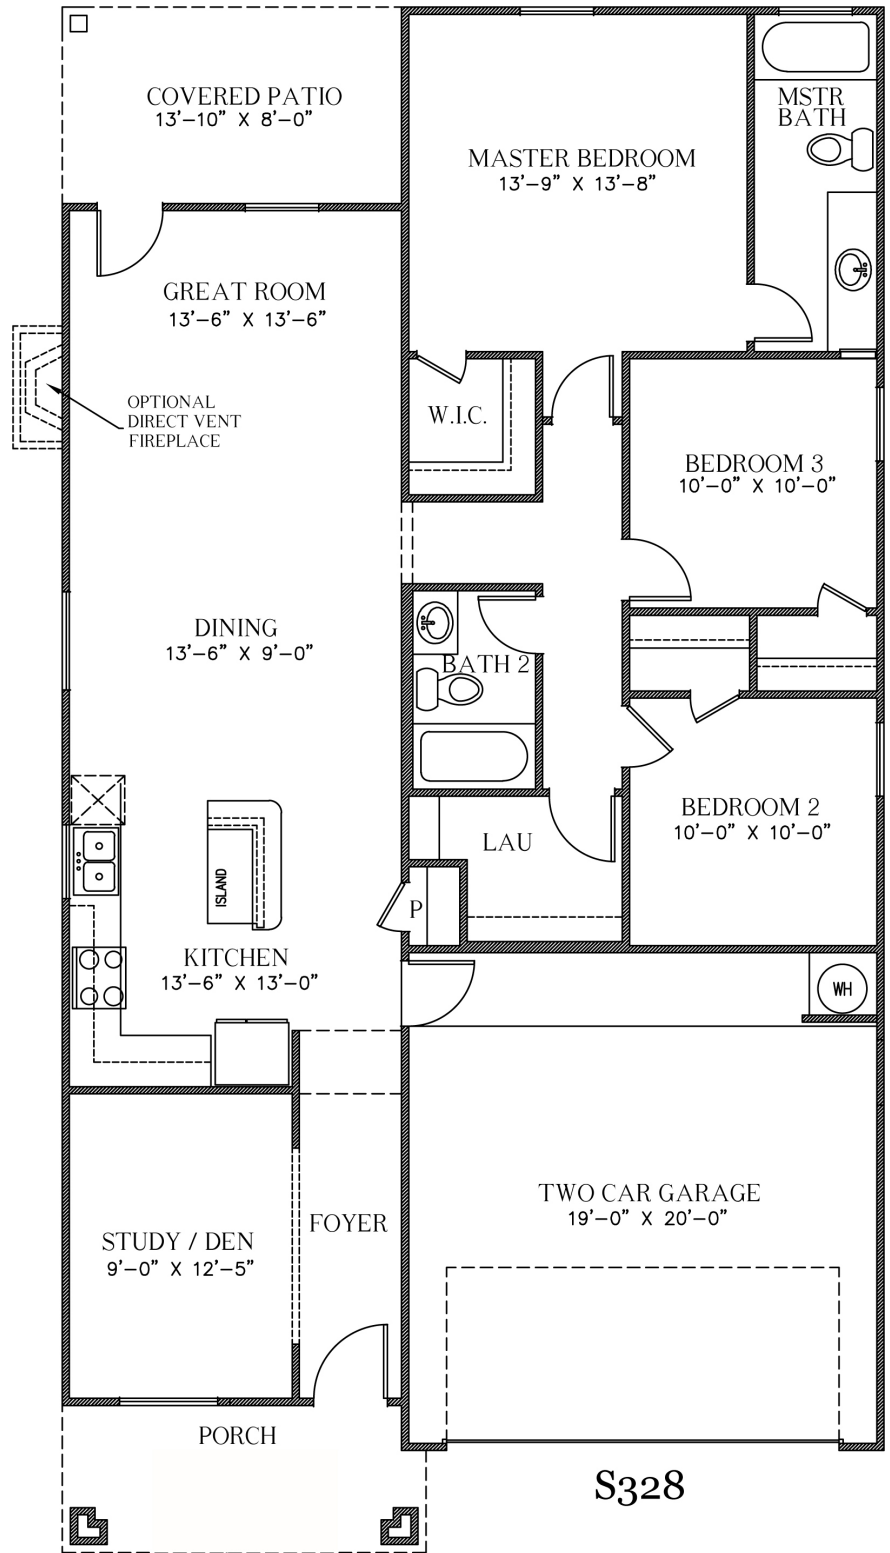

# The Ryan

1,448 Square Feet

3 Bedrooms • 2 Baths • Optional 4th Bedroom

DESERT  
VIEW  
HOMES

7910 Gateway East, Suite 102, El Paso, TX 79915 • P: 915-591-6319 • F: 915-591-5451

DesertViewHomes.com

The best move you'll ever make.

## 1,448 Square Feet

3 Bedrooms • 2 Baths • Optional 4th Bedroom

OPTIONAL MASTER BATH

OPT. BEDROOM 4

\*Please Note: the enclosed materials are reproduced from artist's renderings. All measurements shown are approximate. Location, size, and existence of doors, windows, walls, fireplaces, showers, and any other items depicted may vary depending on exterior preference or choice of options. Prices, plans, benefits, and locations are subject to change without notice. **Floor plans, features, options/upgrades, and benefits vary by community. See the Sales Specialist for more details.**