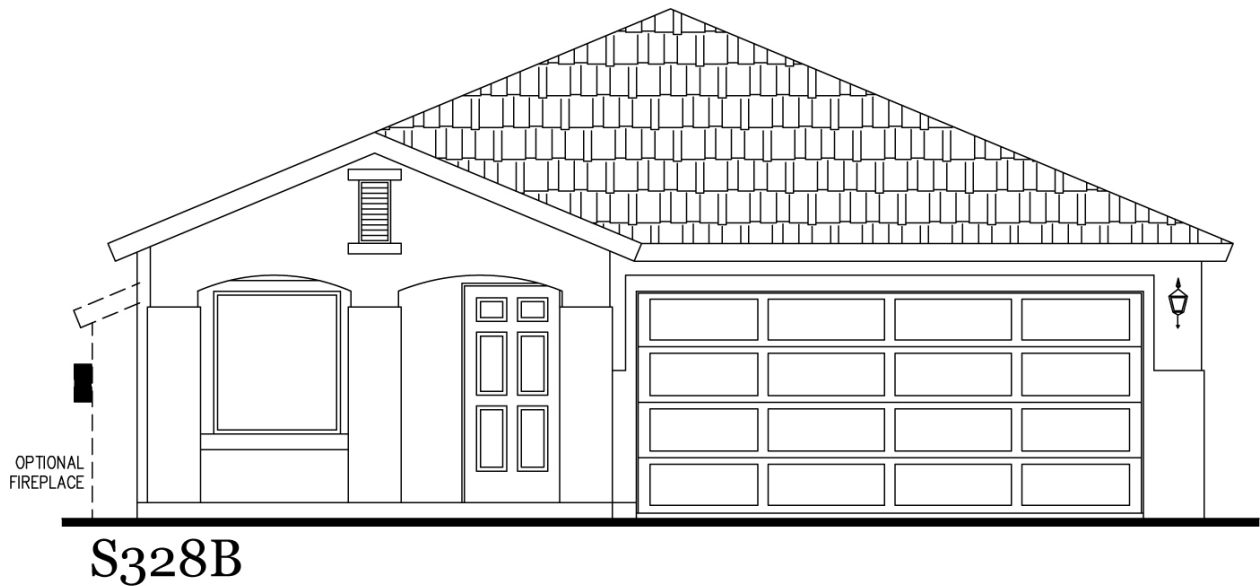

# The Ryan

1,448 Square Feet

3 Bedrooms • 2 Baths • Optional 4th Bedroom

DESERT  
VIEW  
HOMES

7910 Gateway East, Suite 102, El Paso, TX 79915 • P: 915-591-6319 • F: 915-591-5451

DesertViewHomes.com

The best move you'll ever make.

# The Ryan