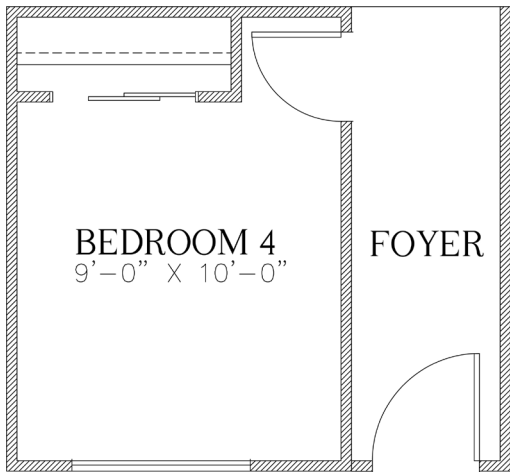

# The Ryan

1,448 Square Feet

3 Bedrooms • 2 Baths • Optional 4th Bedroom

DESERT  
VIEW  
HOMES

7910 Gateway East, Suite 102, El Paso, TX 79915 • P: 915-591-6319 • F: 915-591-5451

DesertViewHomes.com

The best move you'll ever make.

## 1,448 Square Feet

3 Bedrooms • 2 Baths • Optional 4th Bedroom

OPTIONAL MASTER BATH

OPT. BEDROOM 4

\*Please Note: the enclosed materials are reproduced from artist's renderings. All measurements shown are approximate. Location, size, and existence of doors, windows, walls, fireplaces, showers, and any other items depicted may vary depending on exterior preference or choice of options. Prices, plans, benefits, and locations are subject to change without notice. **Floor plans, features, options/upgrades, and benefits vary by community. See the Sales Specialist for more details.**