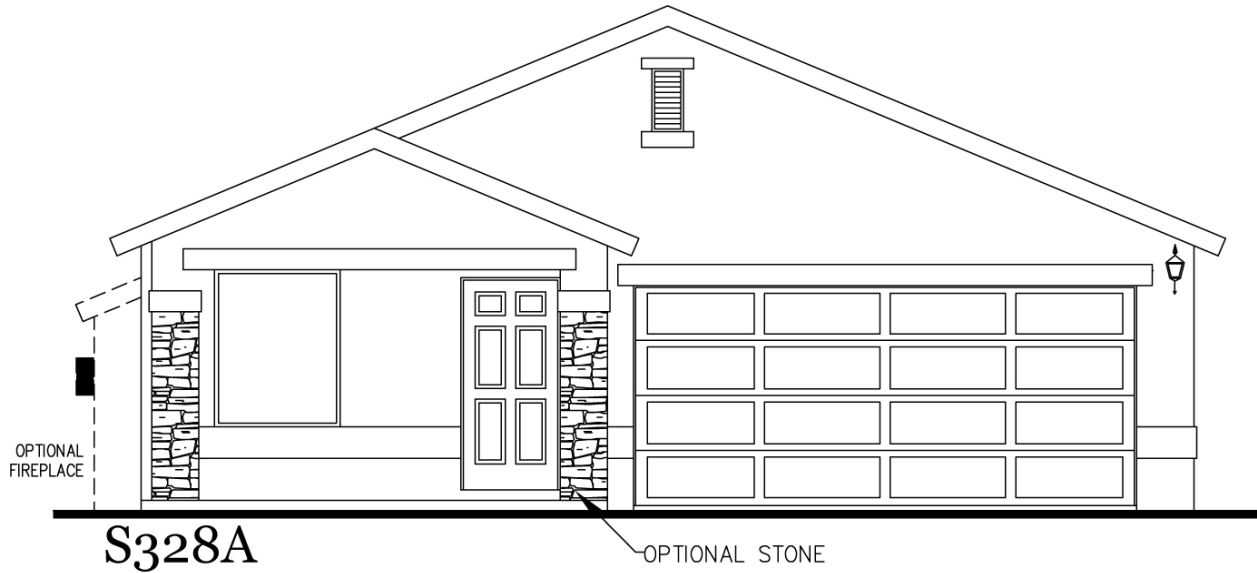

# The Ryan

1,448 Square Feet

3 Bedrooms • 2 Baths • Optional 4th Bedroom

DESERT  
VIEW  
HOMES

7910 Gateway East, Suite 102, El Paso, TX 79915 • P: 915-591-6319 • F: 915-591-5451

DesertViewHomes.com

The best move you'll ever make.

# The Ryan