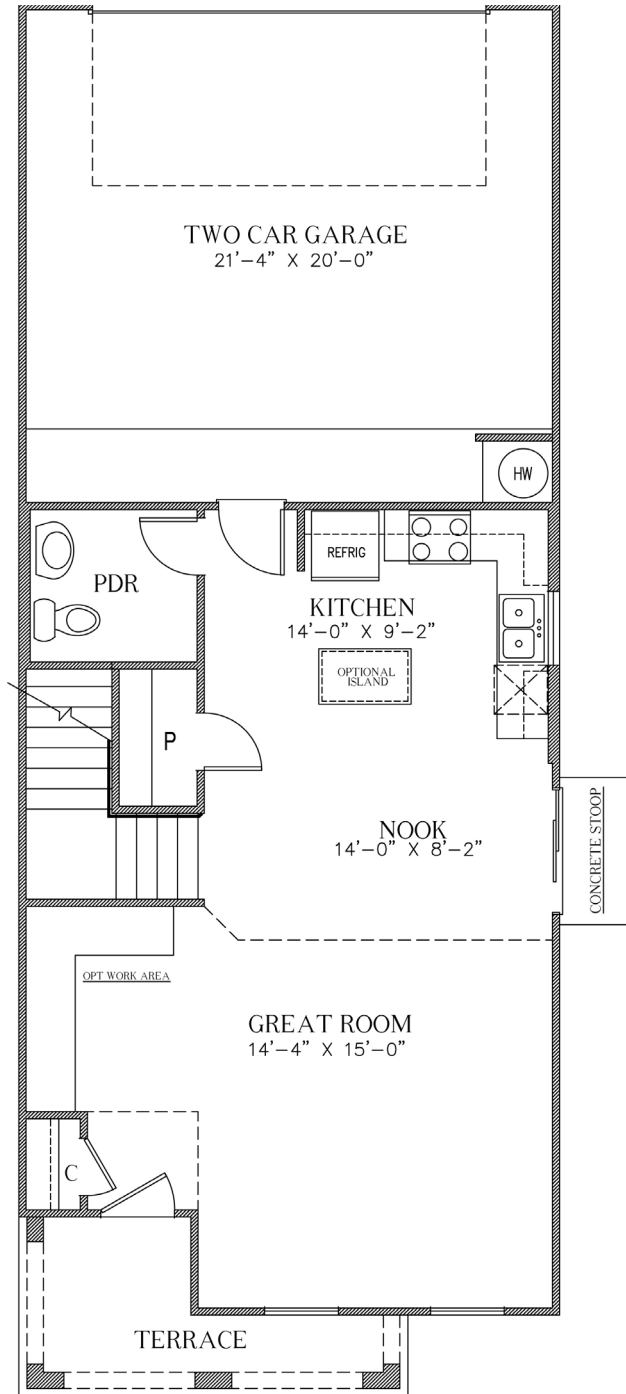

The Scottsdale

1,623 Square Feet

3 Bedrooms • 2.5 Baths • 2 Car Garage

1623A

1623B

7910 Gateway East, Suite 102, El Paso, TX 79915 • P: 915-591-6319 • F: 915-591-5451

DesertViewHomes.com

The best move you'll ever make.

The Scottsdale

1,623 Square Feet

3 Bedrooms • 2.5 Baths • 2 Car Garage

1623A - FIRST FLOOR

1623A - SECOND FLOOR

*Please Note: the enclosed materials are reproduced from artist's renderings. All measurements shown are approximate. Location, size, and existence of doors, windows, walls, fireplaces, showers, and any other items depicted may vary depending on exterior preference or choice of options. Prices, plans, benefits, and locations are subject to change without notice. **Floor plans, features, options/upgrades, and benefits vary by community. See the Sales Specialist for more details.**