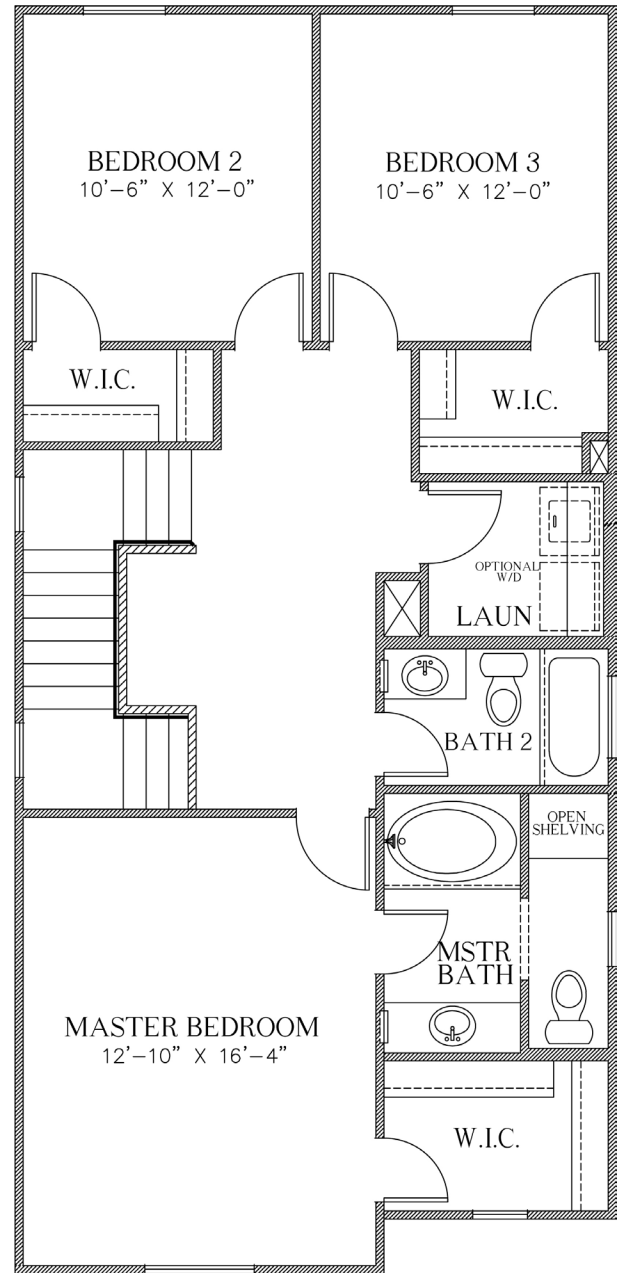

The Scottsdale

1,623 Square Feet

3 Bedrooms • 2.5 Baths • 2 Car Garage

1623A

1623B

7910 Gateway East, Suite 102, El Paso, TX 79915 • P: 915-591-6319 • F: 915-591-5451

DesertViewHomes.com

The best move you'll ever make.

The Scottsdale

1,623 Square Feet

3 Bedrooms • 2.5 Baths • 2 Car Garage

1623A - FIRST FLOOR

1623A - SECOND FLOOR

*Please Note: the enclosed materials are reproduced from artist's renderings. All measurements shown are approximate. Location, size, and existence of doors, windows, walls, fireplaces, showers, and any other items depicted may vary depending on exterior preference or choice of options. Prices, plans, benefits, and locations are subject to change without notice. **Floor plans, features, options/upgrades, and benefits vary by community. See the Sales Specialist for more details.**