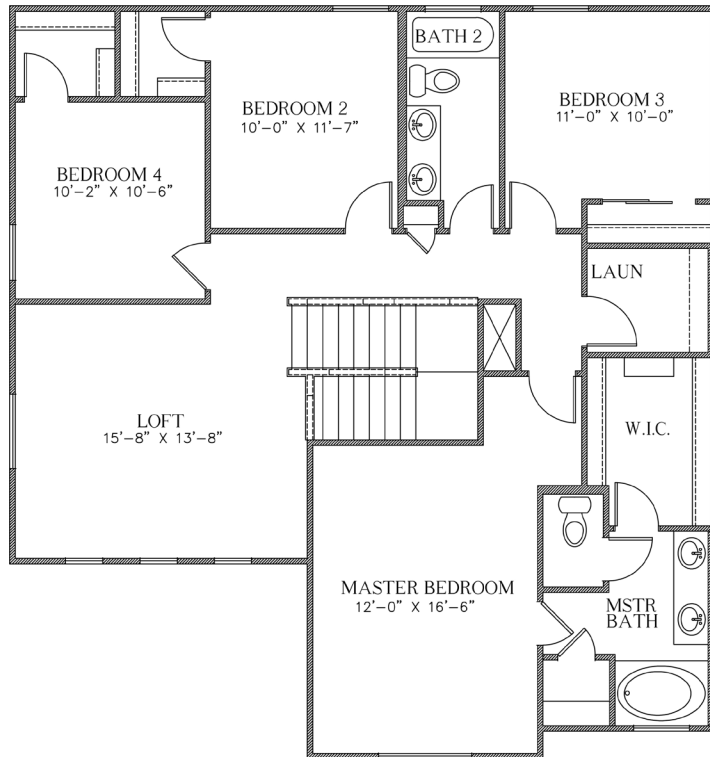

The Sterling

2,228 Square Feet

4 Bedrooms + a Loft • 2.5 Baths

2288A

2288B

2288C

7910 Gateway East, Suite 102, El Paso, TX 79915 • P: 915-591-6319 • F: 915-591-5451

DesertViewHomes.com

The best move you'll ever make.

The Sterling

2,288 Square Feet

4 Bedrooms + a Loft • 2.5 Baths

OPT. M. BATH

2288 1ST FLOOR PLAN

2288 2ND FLOOR PLAN

*Please Note: the enclosed materials are reproduced from artist's renderings. All measurements shown are approximate. Location, size, and existence of doors, windows, walls, fireplaces, showers, and any other items depicted may vary depending on exterior preference or choice of options. Prices, plans, benefits, and locations are subject to change without notice. **Floor plans, features, options/upgrades, and benefits vary by community. See the Sales Specialist for more details.**