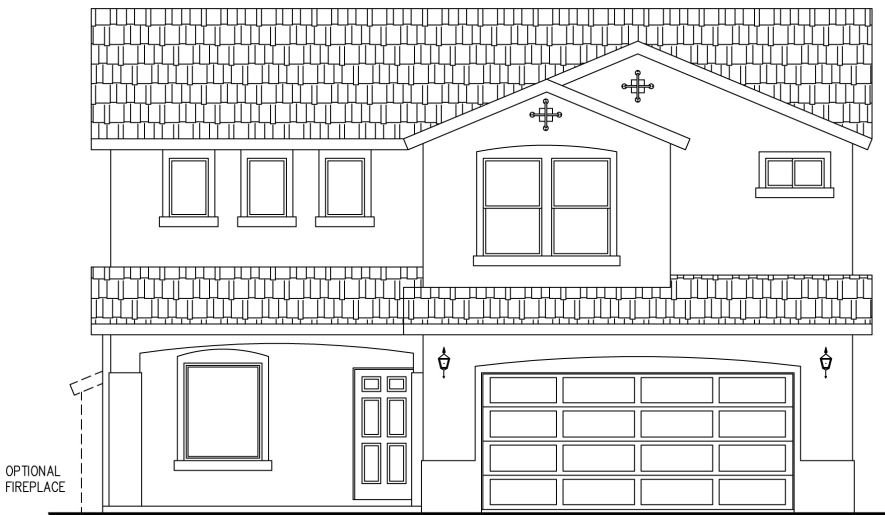

The Sterling

2,228 Square Feet

4 Bedrooms + a Loft • 2.5 Baths

2288A

2288B

2288C

7910 Gateway East, Suite 102, El Paso, TX 79915 • P: 915-591-6319 • F: 915-591-5451

DesertViewHomes.com

The best move you'll ever make.

The Sterling

2,288 Square Feet

4 Bedrooms + a Loft • 2.5 Baths

OPT. M. BATH

2288 1ST FLOOR PLAN

2288 2ND FLOOR PLAN

*Please Note: the enclosed materials are reproduced from artist's renderings. All measurements shown are approximate. Location, size, and existence of doors, windows, walls, fireplaces, showers, and any other items depicted may vary depending on exterior preference or choice of options. Prices, plans, benefits, and locations are subject to change without notice. **Floor plans, features, options/upgrades, and benefits vary by community. See the Sales Specialist for more details.**