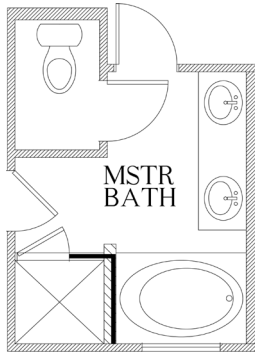

The Sterling

2,228 Square Feet

4 Bedrooms + a Loft • 2.5 Baths

2288A

2288B

2288C

7910 Gateway East, Suite 102, El Paso, TX 79915 • P: 915-591-6319 • F: 915-591-5451

DesertViewHomes.com

The best move you'll ever make.

The Sterling

2,288 Square Feet

4 Bedrooms + a Loft • 2.5 Baths

OPT. M. BATH

2288 1ST FLOOR PLAN

2288 2ND FLOOR PLAN

*Please Note: the enclosed materials are reproduced from artist's renderings. All measurements shown are approximate. Location, size, and existence of doors, windows, walls, fireplaces, showers, and any other items depicted may vary depending on exterior preference or choice of options. Prices, plans, benefits, and locations are subject to change without notice. **Floor plans, features, options/upgrades, and benefits vary by community. See the Sales Specialist for more details.**