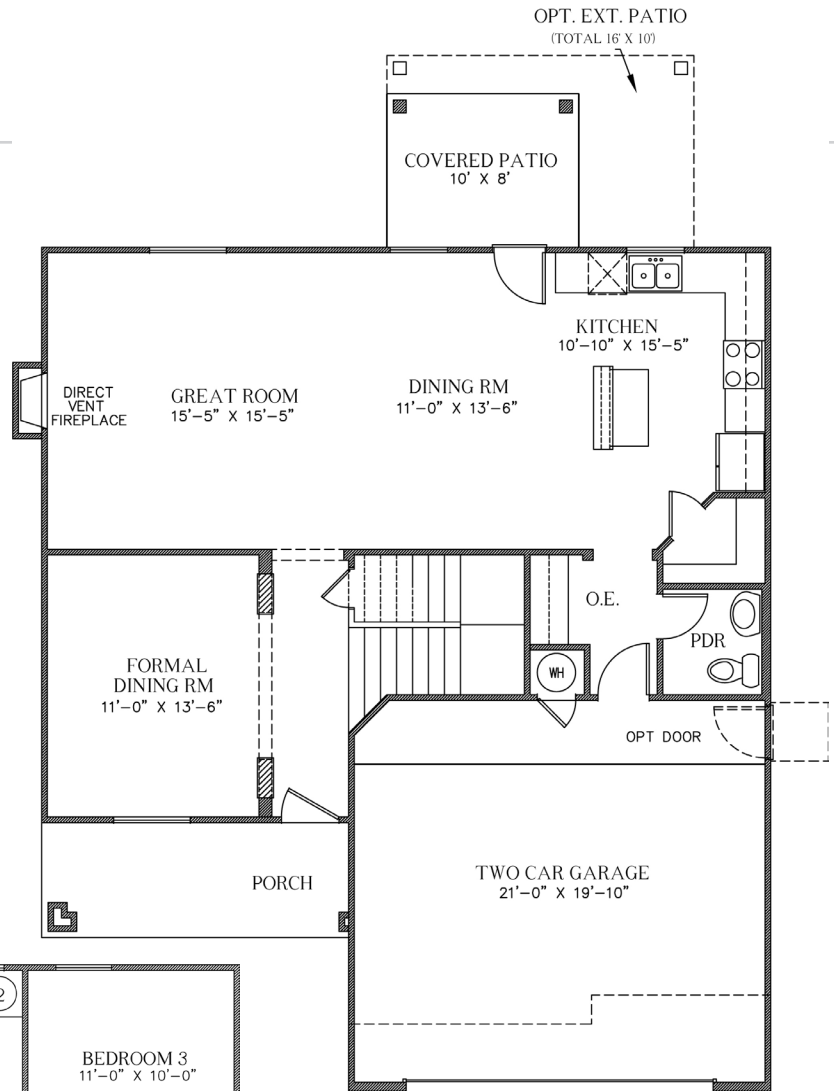

The Sterling

2,228 Square Feet

4 Bedrooms + a Loft • 2.5 Baths

2288A

2288B

2288C

7910 Gateway East, Suite 102, El Paso, TX 79915 • P: 915-591-6319 • F: 915-591-5451

DesertViewHomes.com

The best move you'll ever make.

The Sterling

2,288 Square Feet

4 Bedrooms + a Loft • 2.5 Baths

OPT. M. BATH

2288 1ST FLOOR PLAN

2288 2ND FLOOR PLAN

*Please Note: the enclosed materials are reproduced from artist's renderings. All measurements shown are approximate. Location, size, and existence of doors, windows, walls, fireplaces, showers, and any other items depicted may vary depending on exterior preference or choice of options. Prices, plans, benefits, and locations are subject to change without notice. **Floor plans, features, options/upgrades, and benefits vary by community. See the Sales Specialist for more details.**