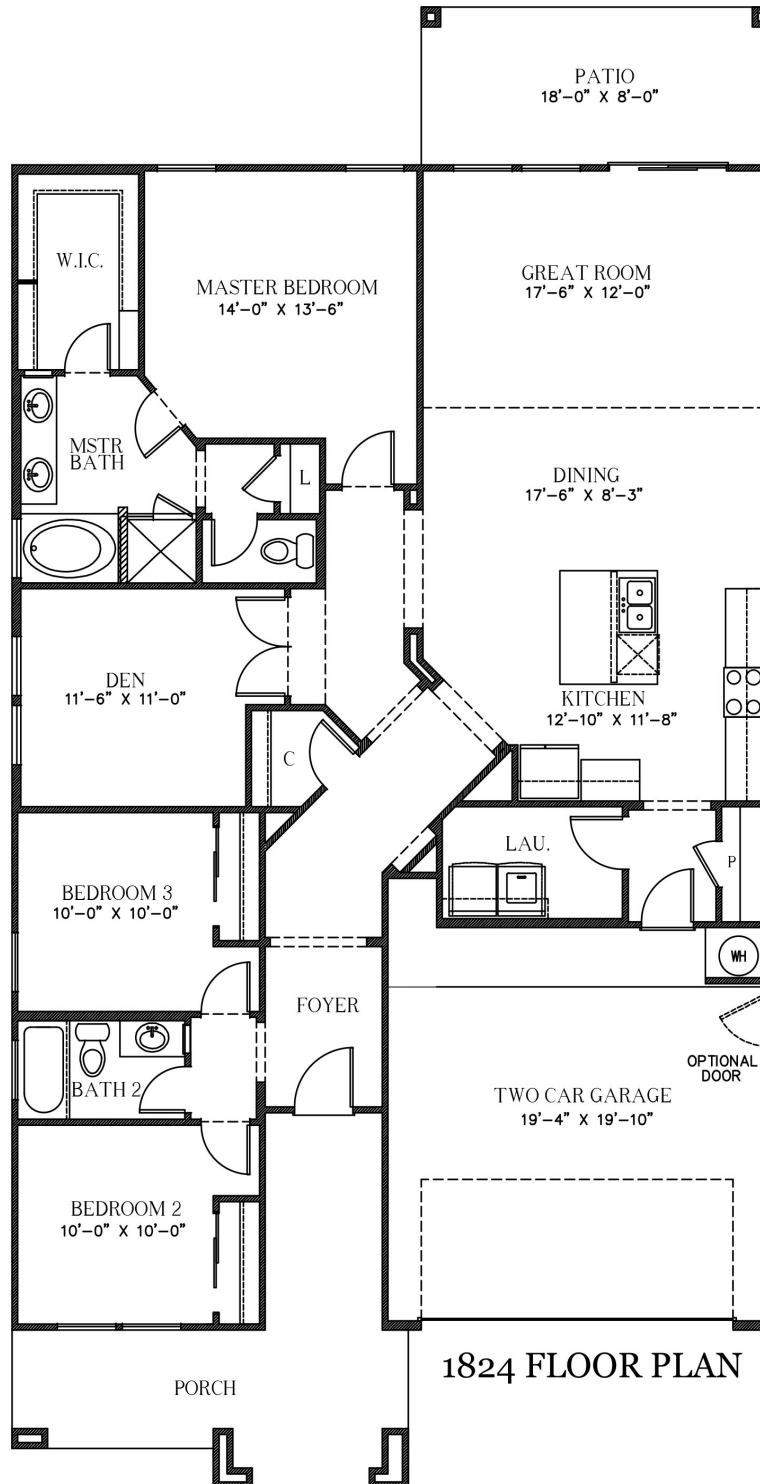

# The Mayfair

*1,824 Square Feet*

**3 Bedrooms • 2 Baths • Optional 4th bedroom**

**DESERT  
VIEW  
HOMES**

7910 Gateway East, Suite 102, El Paso, TX 79915 • P: 915-591-6319 • F: 915-591-5451

[DesertViewHomes.com](http://DesertViewHomes.com)

## 1,824 Square Feet

3 Bedrooms • 2 Baths • Optional 4th bedroom

\*Please Note: the enclosed materials are reproduced from artist's renderings. All measurements shown are approximate. Location, size, and existence of doors, windows, walls, fireplaces, showers, and any other items depicted may vary depending on exterior preference or choice of options. Prices, plans, benefits, and locations are subject to change without notice. **Floor plans, features, options/upgrades, and benefits vary by community. See the Sales Specialist for more details.**