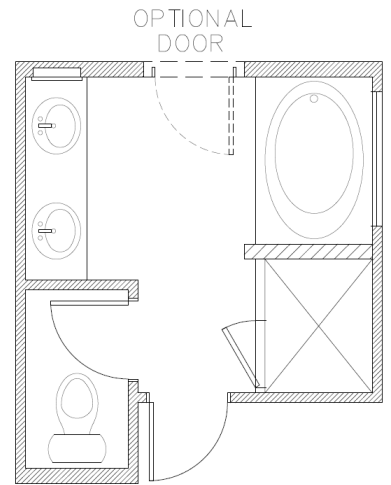

The Harper

1,820 Square Feet

3 Bedrooms • 2 Baths

OPTIONAL MASTER SHOWER

*Please Note: the enclosed materials are reproduced from artist's renderings. All measurements shown are approximate. Location, size, and existence of doors, windows, walls, fireplaces, showers, and any other items depicted may vary depending on exterior preference or choice of options. Prices, plans, benefits, and locations are subject to change without notice. **Floor plans, features, options/upgrades, and benefits vary by community. See the Sales Specialist for more details.**

DesertViewHomes.com

The best move you'll ever make.