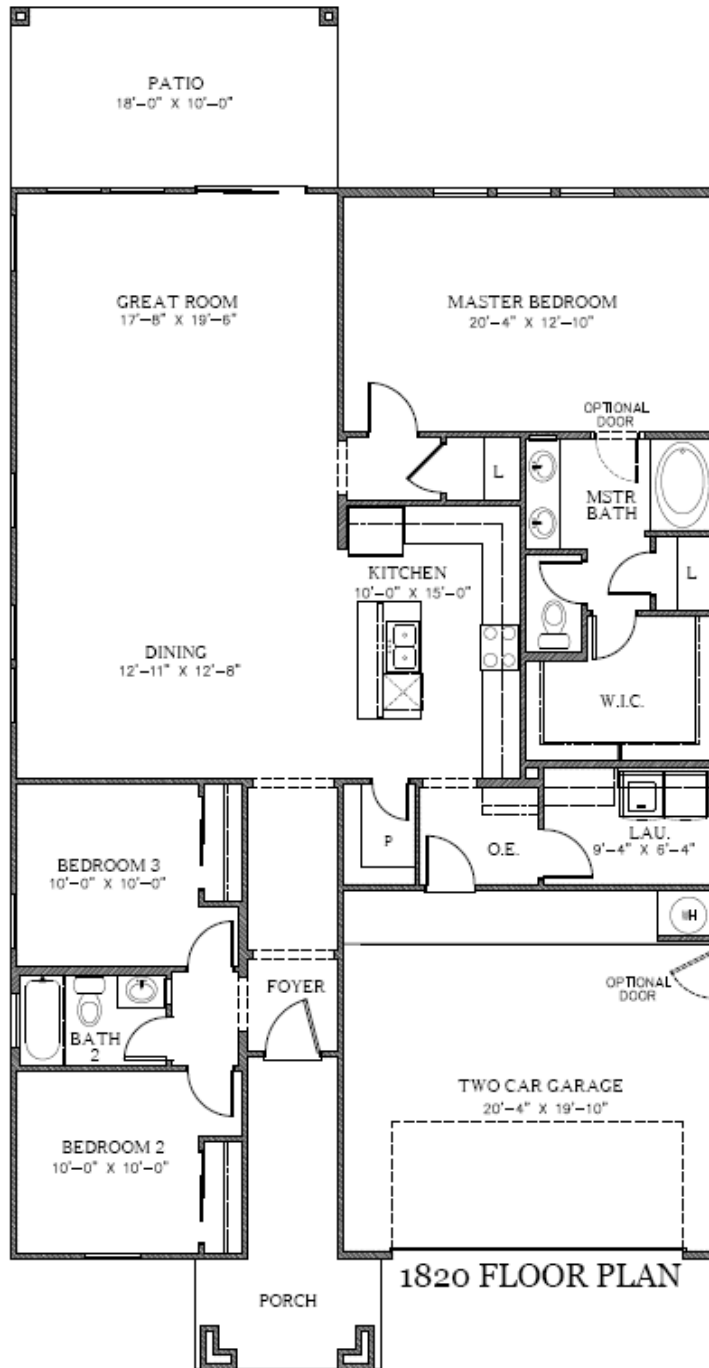

# The Harper

1,820 Square Feet

3 Bedrooms • 2 Baths

1820D

1820E

OPTIONAL  
STONE

1820F

7910 Gateway East, Suite 102, El Paso, TX 79915 • P: 915-591-6319 • F: 915-591-5451

## 1,820 Square Feet

3 Bedrooms • 2 Baths

OPTIONAL MASTER SHOWER

\*Please Note: the enclosed materials are reproduced from artist's renderings. All measurements shown are approximate. Location, size, and existence of doors, windows, walls, fireplaces, showers, and any other items depicted may vary depending on exterior preference or choice of options. Prices, plans, benefits, and locations are subject to change without notice. **Floor plans, features, options/upgrades, and benefits vary by community. See the Sales Specialist for more details.**