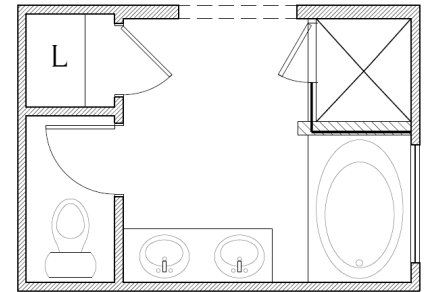

# The Raleigh

1,890 Square Feet

4 Bedrooms • 3 Baths • Optional Den

OPTIONAL MASTER SHOWER

1890 FLOOR PLAN

\*Please Note: the enclosed materials are reproduced from artist's renderings. All measurements shown are approximate. Location, size, and existence of doors, windows, walls, fireplaces, showers, and any other items depicted may vary depending on exterior preference or choice of options. Prices, plans, benefits, and locations are subject to change without notice. **Floor plans, features, options/upgrades, and benefits vary by community. See the Sales Specialist for more details.**