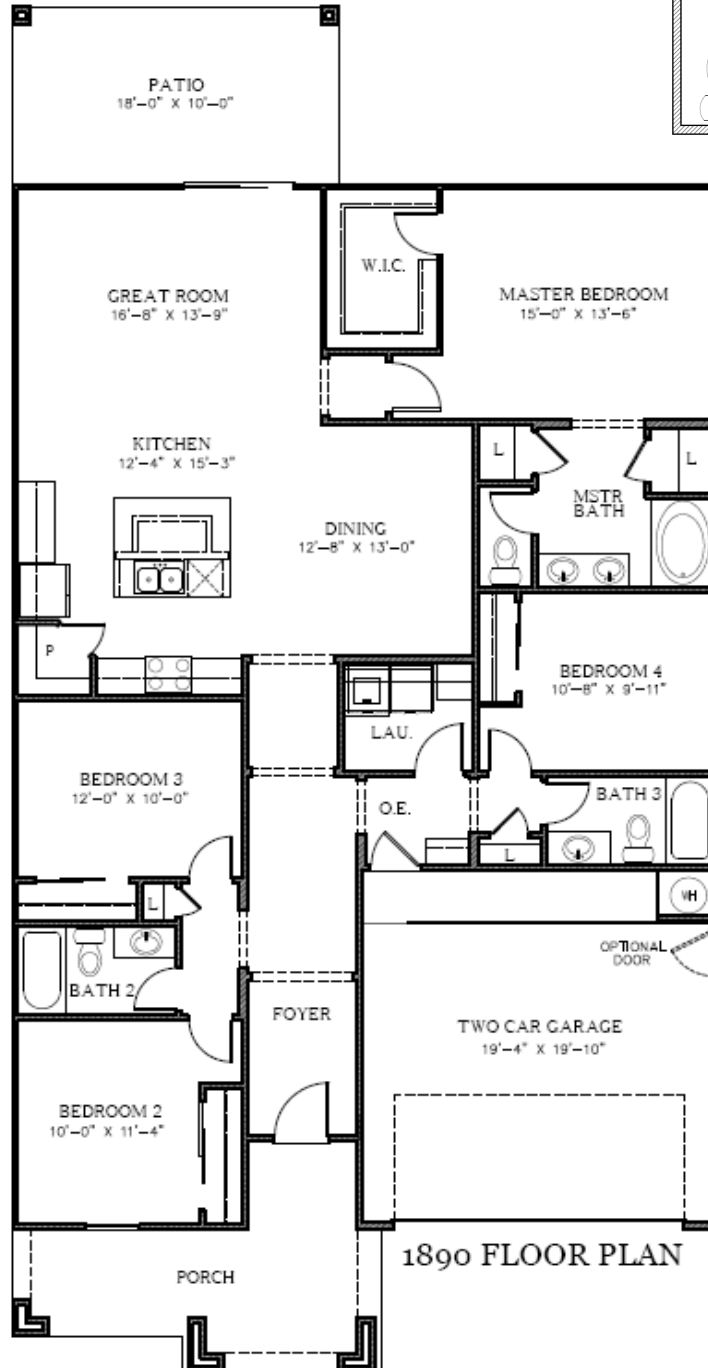

# The Raleigh

*1,890 Square Feet*

**4 Bedrooms • 3 Baths • Optional Den**

1890D

1890E

OPTIONAL  
STONE

1890F

**DESERT  
VIEW  
HOMES**

# The Raleigh

1,890 Square Feet

4 Bedrooms • 3 Baths • Optional Den

OPTIONAL MASTER SHOWER

1890 FLOOR PLAN

\*Please Note: the enclosed materials are reproduced from artist's renderings. All measurements shown are approximate. Location, size, and existence of doors, windows, walls, fireplaces, showers, and any other items depicted may vary depending on exterior preference or choice of options. Prices, plans, benefits, and locations are subject to change without notice. **Floor plans, features, options/upgrades, and benefits vary by community. See the Sales Specialist for more details.**