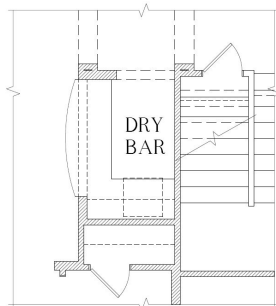

The best move you'll ever make.

The Whitney

3,085 Square Feet

5 Bedrooms • 3 Baths • Optional 6th Bedroom

7085 2ND FLOOR PLAN

7085 1ST FLOOR PLAN

OPT. BEDROOM 6

OPT. DRY BAR

OPT. MORNING KITCHEN

OPT. MEDIA ROOM

OPT. OWNER'S BATH

OPT. S.G.D.

OPT. KITCHEN

*Please Note: the enclosed materials are reproduced from artist's renderings. All measurements shown are approximate. Location, size, and existence of doors, windows, walls, fireplaces, showers, and any other items depicted may vary depending on exterior preference or choice of options. Prices, plans, benefits, and locations are subject to change without notice. **Floor plans, features, options/upgrades, and benefits vary by community. See the Sales Specialist for more details.**