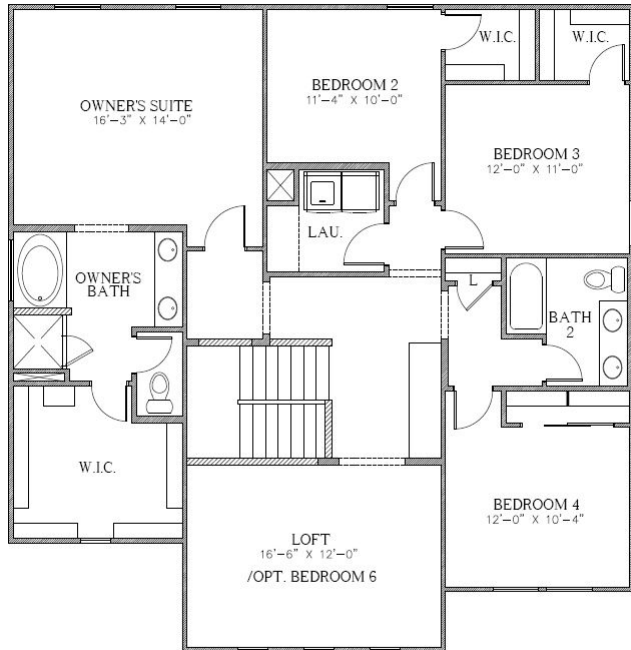

The Whitney

3,085 Square Feet

5 Bedrooms • 3 Baths • Optional 6th Bedroom

7085A

7085B

7085D

7910 Gateway East, Suite 102, El Paso, TX 79915 • P: 915-591-6319 • F: 915-591-5451

DesertViewHomes.com

The best move you'll ever make.

The Whitney

3,085 Square Feet

5 Bedrooms • 3 Baths • Optional 6th Bedroom

7085 2ND FLOOR PLAN

7085 1ST FLOOR PLAN

OPT. BEDROOM 6

OPT. DRY BAR

OPT. MORNING KITCHEN

OPT. MEDIA ROOM

OPT. OWNER'S BATH

OPT. S.G.D.

OPT. KITCHEN

*Please Note: the enclosed materials are reproduced from artist's renderings. All measurements shown are approximate. Location, size, and existence of doors, windows, walls, fireplaces, showers, and any other items depicted may vary depending on exterior preference or choice of options. Prices, plans, benefits, and locations are subject to change without notice. **Floor plans, features, options/upgrades, and benefits vary by community. See the Sales Specialist for more details.**