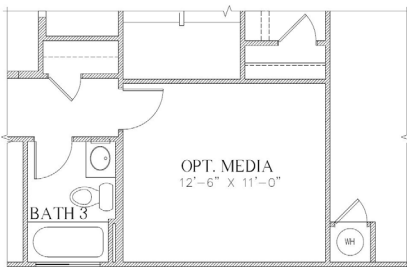

The Whitney

3,085 Square Feet

5 Bedrooms • 3 Baths • Optional 6th Bedroom

7085A

7085B

7085D

7910 Gateway East, Suite 102, El Paso, TX 79915 • P: 915-591-6319 • F: 915-591-5451

DesertViewHomes.com

The best move you'll ever make.

The Whitney

3,085 Square Feet

5 Bedrooms • 3 Baths • Optional 6th Bedroom

7085 2ND FLOOR PLAN

7085 1ST FLOOR PLAN

OPT. BEDROOM 6

OPT. DRY BAR

OPT. MORNING KITCHEN

OPT. MEDIA ROOM

OPT. OWNER'S BATH

OPT. S.G.D.

OPT. KITCHEN

*Please Note: the enclosed materials are reproduced from artist's renderings. All measurements shown are approximate. Location, size, and existence of doors, windows, walls, fireplaces, showers, and any other items depicted may vary depending on exterior preference or choice of options. Prices, plans, benefits, and locations are subject to change without notice. **Floor plans, features, options/upgrades, and benefits vary by community. See the Sales Specialist for more details.**