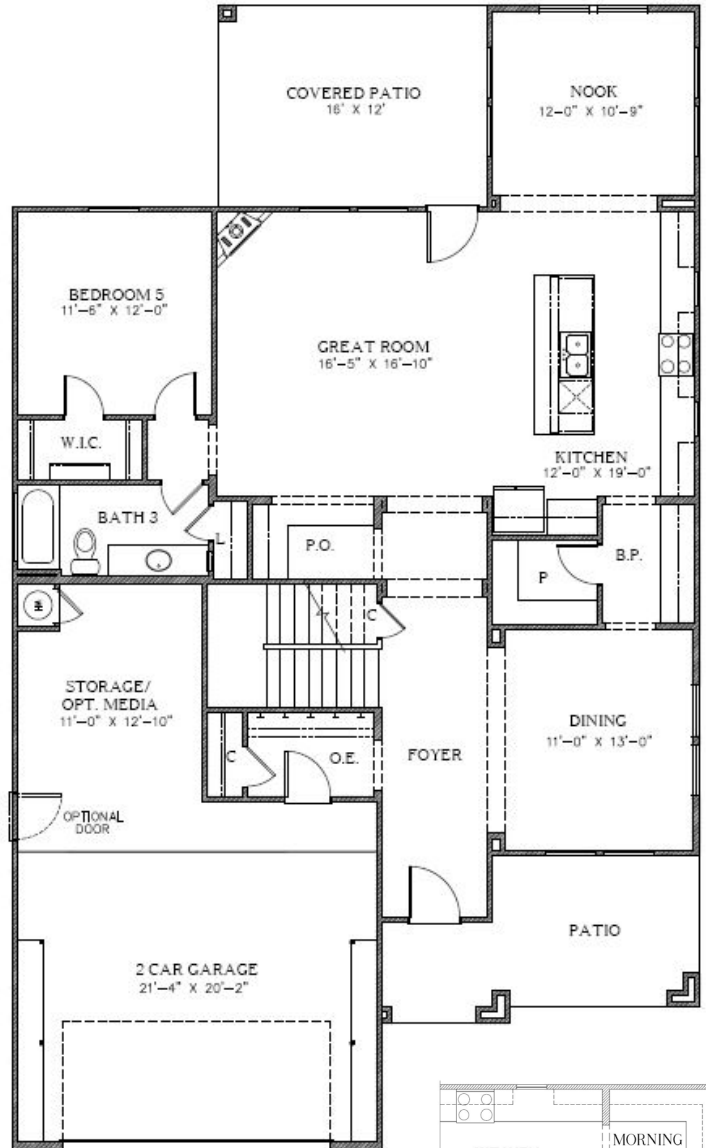

The Whitney

3,085 Square Feet

5 Bedrooms • 3 Baths • Optional 6th Bedroom

7085A

7085B

7085D

7910 Gateway East, Suite 102, El Paso, TX 79915 • P: 915-591-6319 • F: 915-591-5451

DesertViewHomes.com

The best move you'll ever make.

The Whitney

3,085 Square Feet

5 Bedrooms • 3 Baths • Optional 6th Bedroom

7085 2ND FLOOR PLAN

7085 1ST FLOOR PLAN

OPT. BEDROOM 6

OPT. DRY BAR

OPT. MORNING KITCHEN

OPT. MEDIA ROOM

OPT. OWNER'S BATH

OPT. S.G.D.

OPT. KITCHEN

*Please Note: the enclosed materials are reproduced from artist's renderings. All measurements shown are approximate. Location, size, and existence of doors, windows, walls, fireplaces, showers, and any other items depicted may vary depending on exterior preference or choice of options. Prices, plans, benefits, and locations are subject to change without notice. **Floor plans, features, options/upgrades, and benefits vary by community. See the Sales Specialist for more details.**