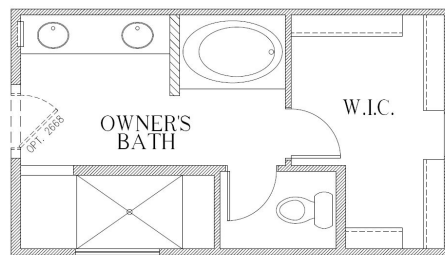

The Whitney

3,085 Square Feet

5 Bedrooms • 3 Baths • Optional 6th Bedroom

7085A

7085B

7085D

7910 Gateway East, Suite 102, El Paso, TX 79915 • P: 915-591-6319 • F: 915-591-5451

DesertViewHomes.com

The best move you'll ever make.

The Whitney

3,085 Square Feet

5 Bedrooms • 3 Baths • Optional 6th Bedroom

7085 2ND FLOOR PLAN

7085 1ST FLOOR PLAN

OPT. BEDROOM 6

OPT. DRY BAR

OPT. MORNING KITCHEN

OPT. MEDIA ROOM

OPT. OWNER'S BATH

OPT. S.G.D.

OPT. KITCHEN

*Please Note: the enclosed materials are reproduced from artist's renderings. All measurements shown are approximate. Location, size, and existence of doors, windows, walls, fireplaces, showers, and any other items depicted may vary depending on exterior preference or choice of options. Prices, plans, benefits, and locations are subject to change without notice. **Floor plans, features, options/upgrades, and benefits vary by community. See the Sales Specialist for more details.**