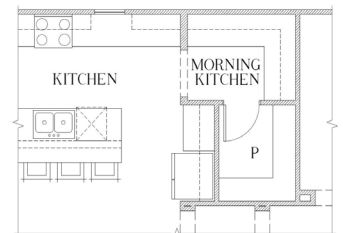

The best move you'll ever make.

The Whitney

3,085 Square Feet

5 Bedrooms • 3 Baths • Optional 6th Bedroom

7085 2ND FLOOR PLAN

7085 1ST FLOOR PLAN

OPT. BEDROOM 6

OPT. DRY BAR

OPT. MORNING KITCHEN

OPT. MEDIA ROOM

OPT. OWNER'S BATH

OPT. S.G.D.

OPT. KITCHEN

*Please Note: the enclosed materials are reproduced from artist's renderings. All measurements shown are approximate. Location, size, and existence of doors, windows, walls, fireplaces, showers, and any other items depicted may vary depending on exterior preference or choice of options. Prices, plans, benefits, and locations are subject to change without notice. **Floor plans, features, options/upgrades, and benefits vary by community. See the Sales Specialist for more details.**