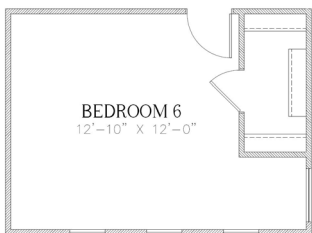

The Whitney

3,085 Square Feet

5 Bedrooms • 3 Baths • Optional 6th Bedroom

7085A

7085B

7085D

7910 Gateway East, Suite 102, El Paso, TX 79915 • P: 915-591-6319 • F: 915-591-5451

DesertViewHomes.com

The best move you'll ever make.

The Whitney

3,085 Square Feet

5 Bedrooms • 3 Baths • Optional 6th Bedroom

7085 2ND FLOOR PLAN

7085 1ST FLOOR PLAN

OPT. BEDROOM 6

OPT. DRY BAR