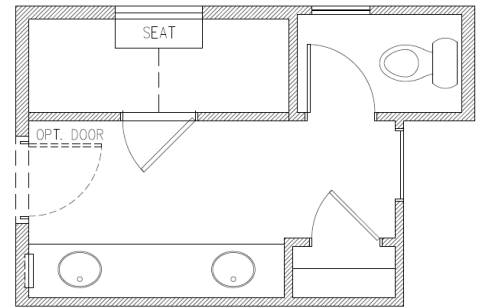

The Hampton

2,217 Square Feet

3 Bedrooms • 2.5 Baths • Opt. 4th Bedroom

7217A

7217B

7217D

7910 Gateway East, Suite 102, El Paso, TX 79915 • P: 915-591-6319 • F: 915-591-5451

DesertViewHomes.com

The best move you'll ever make.

The Hampton

2,217 Square Feet

3 Bedrooms • 2.5 Baths • Opt. 4th Bedroom

7217 FLOOR PLAN

OPT. OWNER'S BATH

OPT. KITCHEN

*Please Note: the enclosed materials are reproduced from artist's renderings. All measurements shown are approximate. Location, size, and existence of doors, windows, walls, fireplaces, showers, and any other items depicted may vary depending on exterior preference or choice of options. Prices, plans, benefits, and locations are subject to change without notice. **Floor plans, features, options/upgrades, and benefits vary by community. See the Sales Specialist for more details.**