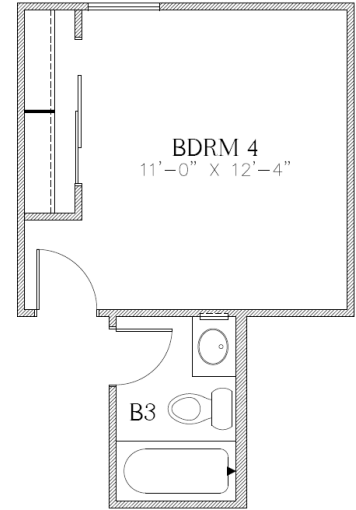

The Hampton

2,217 Square Feet

3 Bedrooms • 2.5 Baths • Opt. 4th Bedroom

7217A

7217B

7217D

7910 Gateway East, Suite 102, El Paso, TX 79915 • P: 915-591-6319 • F: 915-591-5451

DesertViewHomes.com

The best move you'll ever make.

The Hampton

2,217 Square Feet

3 Bedrooms • 2.5 Baths • Opt. 4th Bedroom

7217 FLOOR PLAN

OPT. OWNER'S BATH

OPT. KITCHEN

*Please Note: the enclosed materials are reproduced from artist's renderings. All measurements shown are approximate. Location, size, and existence of doors, windows, walls, fireplaces, showers, and any other items depicted may vary depending on exterior preference or choice of options. Prices, plans, benefits, and locations are subject to change without notice. **Floor plans, features, options/upgrades, and benefits vary by community. See the Sales Specialist for more details.**