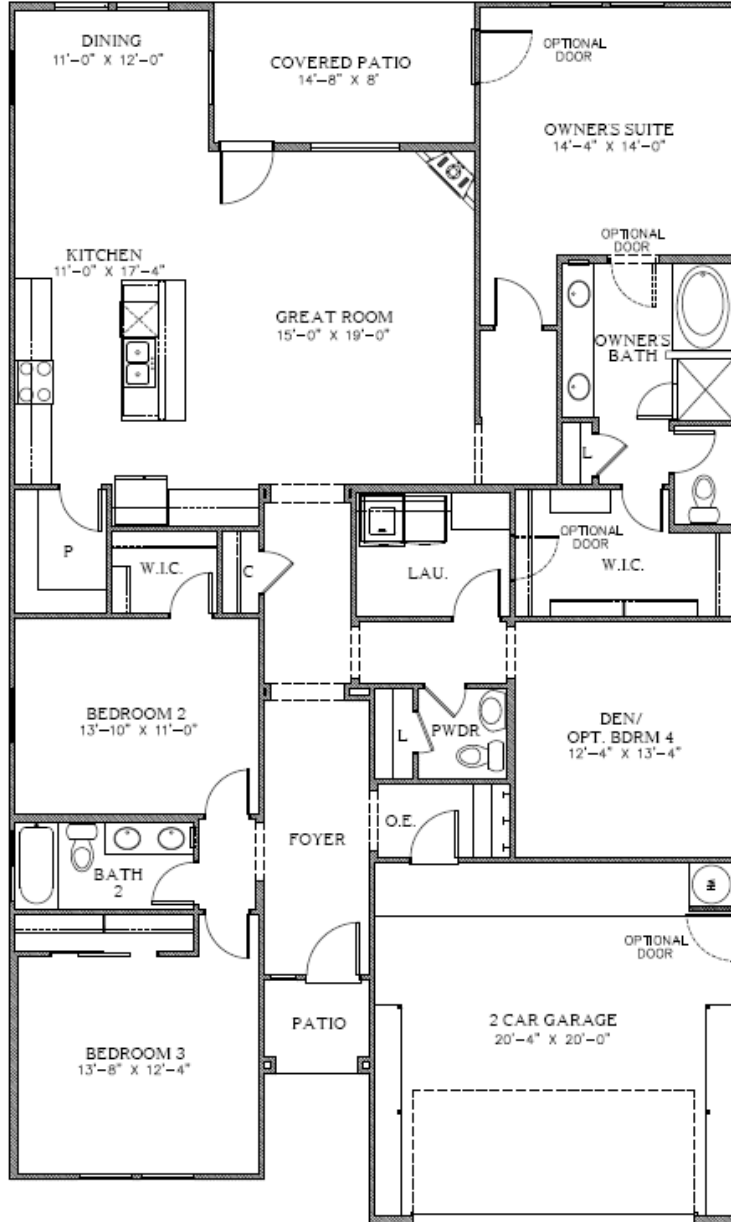

The Hampton

2,217 Square Feet

3 Bedrooms • 2.5 Baths • Opt. 4th Bedroom

7217A

7217B

7217D

7910 Gateway East, Suite 102, El Paso, TX 79915 • P: 915-591-6319 • F: 915-591-5451

DesertViewHomes.com

The best move you'll ever make.

The Hampton

2,217 Square Feet

3 Bedrooms • 2.5 Baths • Opt. 4th Bedroom

7217 FLOOR PLAN

OPT. OWNER'S BATH

OPT. KITCHEN

*Please Note: the enclosed materials are reproduced from artist's renderings. All measurements shown are approximate. Location, size, and existence of doors, windows, walls, fireplaces, showers, and any other items depicted may vary depending on exterior preference or choice of options. Prices, plans, benefits, and locations are subject to change without notice. **Floor plans, features, options/upgrades, and benefits vary by community. See the Sales Specialist for more details.**