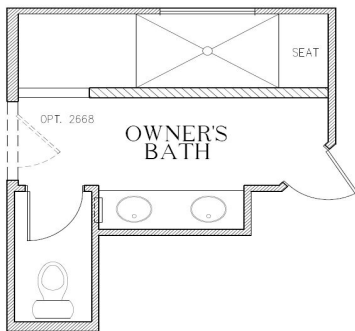

The Kimball

2,327 Square Feet

3 Bedrooms • 2.5 Baths • Optional 4th Bedroom

7327A

7327B

7327D

7910 Gateway East, Suite 102, El Paso, TX 79915 • P: 915-591-6319 • F: 915-591-5451

DesertViewHomes.com

The best move you'll ever make.

The Kimball

2,327 Square Feet

3 Bedrooms • 2.5 Baths • Optional 4th Bedroom

OPT. BEDROOM 4

OPT. OWNER'S BATH

OPT. KITCHEN

7327 FLOOR PLAN

*Please Note: the enclosed materials are reproduced from artist's renderings. All measurements shown are approximate. Location, size, and existence of doors, windows, walls, fireplaces, showers, and any other items depicted may vary depending on exterior preference or choice of options. Prices, plans, benefits, and locations are subject to change without notice. **Floor plans, features, options/upgrades, and benefits vary by community. See the Sales Specialist for more details.**