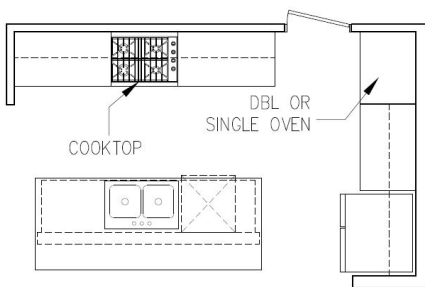

The Kimball

2,327 Square Feet

3 Bedrooms • 2.5 Baths • Optional 4th Bedroom

7327A

7327B

7327D

7910 Gateway East, Suite 102, El Paso, TX 79915 • P: 915-591-6319 • F: 915-591-5451

DesertViewHomes.com

The best move you'll ever make.

The Kimball

2,327 Square Feet

3 Bedrooms • 2.5 Baths • Optional 4th Bedroom

OPT. BEDROOM 4

OPT. OWNER'S BATH

OPT. KITCHEN

7327 FLOOR PLAN

*Please Note: the enclosed materials are reproduced from artist's renderings. All measurements shown are approximate. Location, size, and existence of doors, windows, walls, fireplaces, showers, and any other items depicted may vary depending on exterior preference or choice of options. Prices, plans, benefits, and locations are subject to change without notice. **Floor plans, features, options/upgrades, and benefits vary by community. See the Sales Specialist for more details.**