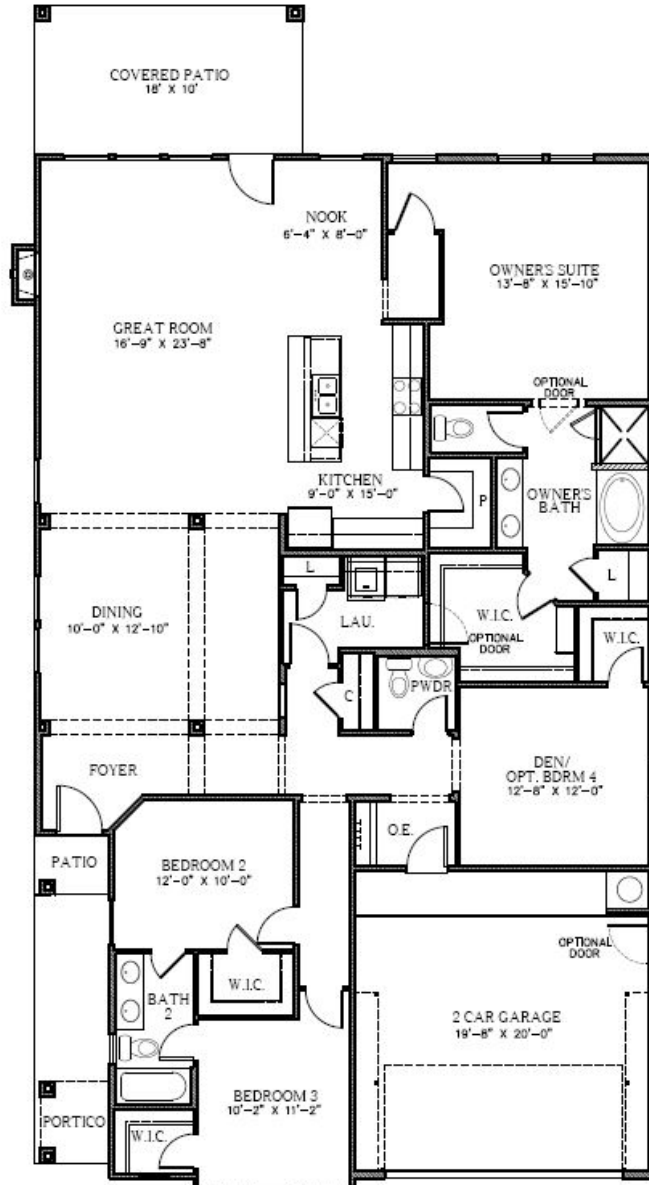

The Kimball

2,327 Square Feet

3 Bedrooms • 2.5 Baths • Optional 4th Bedroom

7327A

7327B

7327D

7910 Gateway East, Suite 102, El Paso, TX 79915 • P: 915-591-6319 • F: 915-591-5451

DesertViewHomes.com

The best move you'll ever make.

The Kimball

2,327 Square Feet

3 Bedrooms • 2.5 Baths • Optional 4th Bedroom

OPT. BEDROOM 4

OPT. OWNER'S BATH

OPT. KITCHEN

7327 FLOOR PLAN

*Please Note: the enclosed materials are reproduced from artist's renderings. All measurements shown are approximate. Location, size, and existence of doors, windows, walls, fireplaces, showers, and any other items depicted may vary depending on exterior preference or choice of options. Prices, plans, benefits, and locations are subject to change without notice. **Floor plans, features, options/upgrades, and benefits vary by community. See the Sales Specialist for more details.**