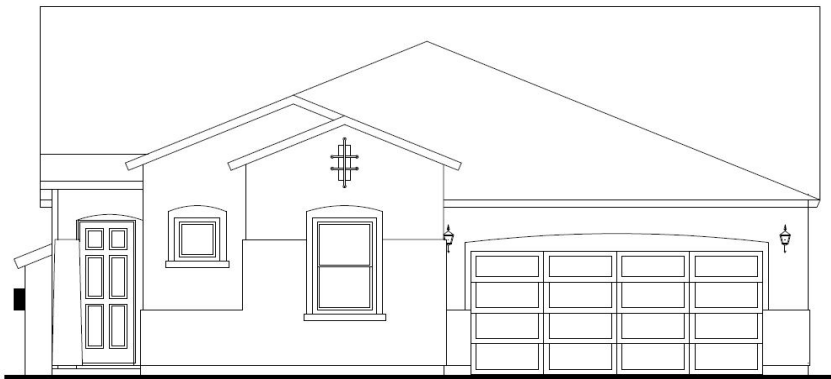

The Kimball

2,327 Square Feet

3 Bedrooms • 2.5 Baths • Optional 4th Bedroom

7327A

7327B

7327D

7910 Gateway East, Suite 102, El Paso, TX 79915 • P: 915-591-6319 • F: 915-591-5451

DesertViewHomes.com

The best move you'll ever make.

The Kimball

2,327 Square Feet

3 Bedrooms • 2.5 Baths • Optional 4th Bedroom

OPT. BEDROOM 4

OPT. OWNER'S BATH

OPT. KITCHEN

7327 FLOOR PLAN