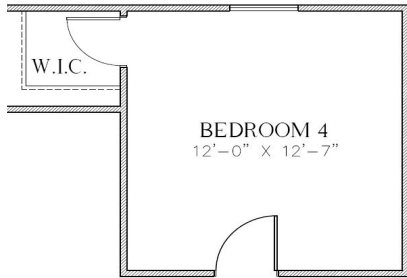

The Kimball

2,327 Square Feet

3 Bedrooms • 2.5 Baths • Optional 4th Bedroom

7327A

7327B

7327D

7910 Gateway East, Suite 102, El Paso, TX 79915 • P: 915-591-6319 • F: 915-591-5451

DesertViewHomes.com

The best move you'll ever make.

The Kimball

2,327 Square Feet

3 Bedrooms • 2.5 Baths • Optional 4th Bedroom

OPT. BEDROOM 4

OPT. OWNER'S BATH

OPT. KITCHEN

7327 FLOOR PLAN