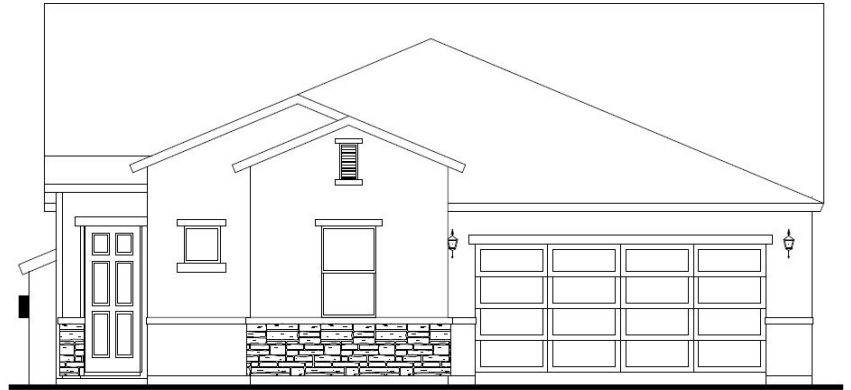

The Kimball

2,327 Square Feet

3 Bedrooms • 2.5 Baths • Optional 4th Bedroom

7327A

7327B

7327D

7910 Gateway East, Suite 102, El Paso, TX 79915 • P: 915-591-6319 • F: 915-591-5451

DesertViewHomes.com

The best move you'll ever make.

The Kimball

2,327 Square Feet

3 Bedrooms • 2.5 Baths • Optional 4th Bedroom

OPT. BEDROOM 4

OPT. OWNER'S BATH

OPT. KITCHEN

7327 FLOOR PLAN