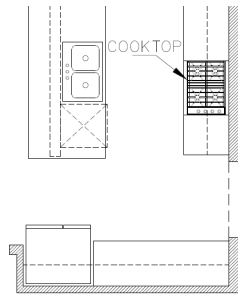

The best move you'll ever make.

The Scarlet

2,344 Square Feet

4 Bedrooms • 3 Baths • Optional 5th Bedroom

OPT. BEDROOM 5

OPT. KITCHEN

OPT. OWNER'S BATH

OPT. MEDIA ROOM