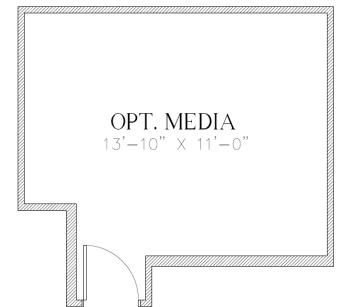

The best move you'll ever make.

The Scarlet

2,344 Square Feet

4 Bedrooms • 3 Baths • Optional 5th Bedroom

OPT. BEDROOM 5

OPT. KITCHEN

OPT. OWNER'S BATH

OPT. MEDIA ROOM