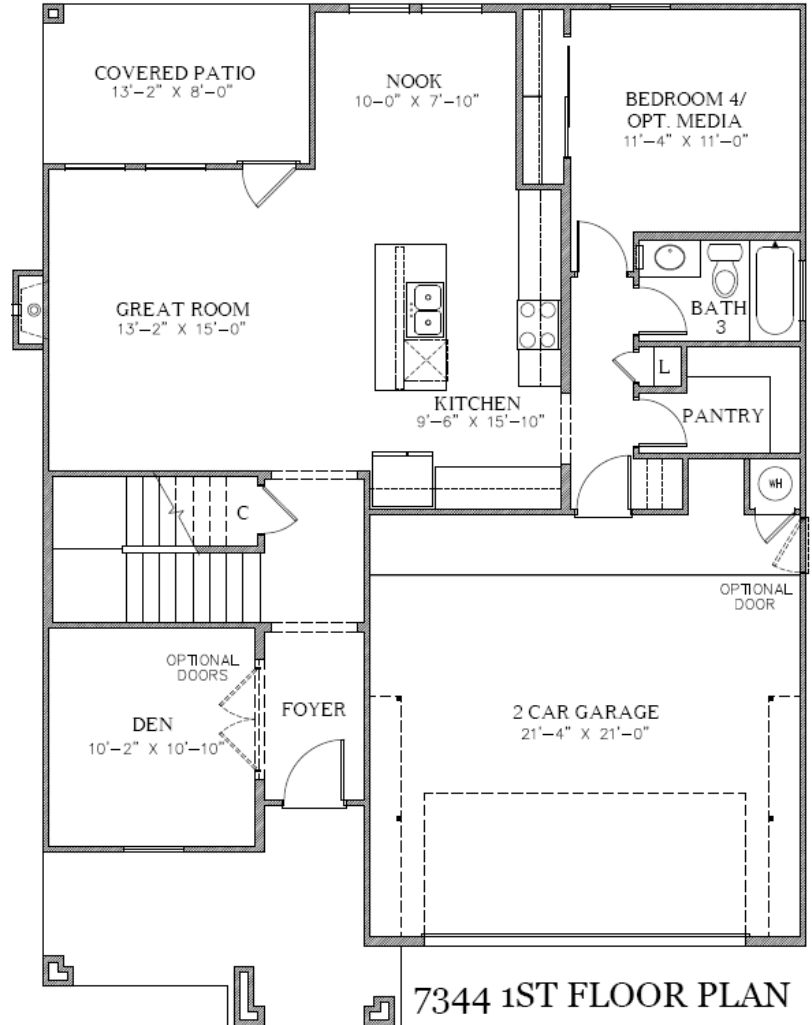

The Scarlet

2,344 Square Feet

4 Bedrooms • 3 Baths • Optional 5th Bedroom

7344A

7344B

7344D

7910 Gateway East, Suite 102, El Paso, TX 79915 • P: 915-591-6319 • F: 915-591-5451

DesertViewHomes.com

The best move you'll ever make.

The Scarlet

2,344 Square Feet

4 Bedrooms • 3 Baths • Optional 5th Bedroom

OPT. BEDROOM 5

OPT. KITCHEN

OPT. OWNER'S BATH

OPT. MEDIA ROOM

*Please Note: the enclosed materials are reproduced from artist's renderings. All measurements shown are approximate. Location, size, and existence of doors, windows, walls, fireplaces, showers, and any other items depicted may vary depending on exterior preference or choice of options. Prices, plans, benefits, and locations are subject to change without notice. **Floor plans, features, options/upgrades, and benefits vary by community. See the Sales Specialist for more details.**