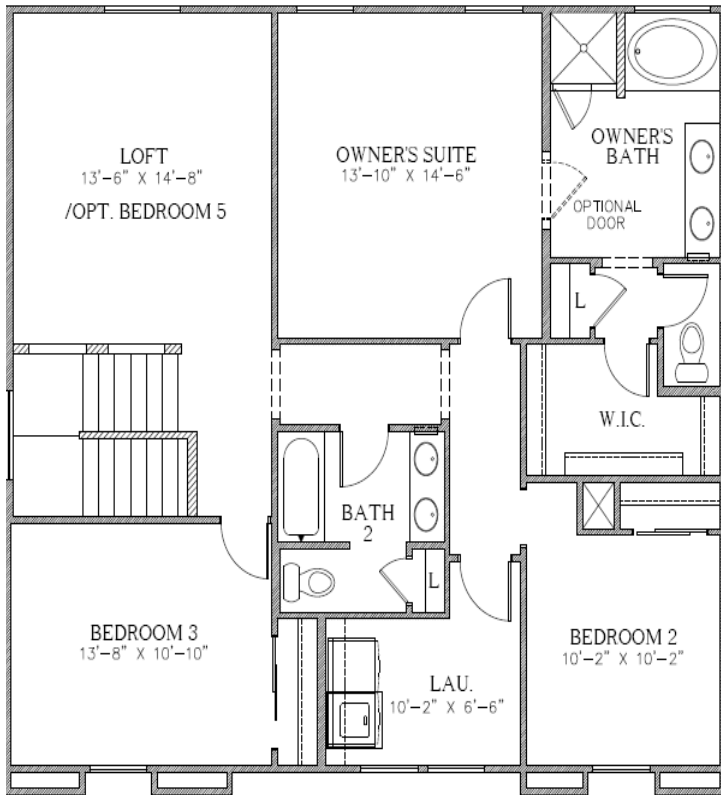

The Scarlet

2,344 Square Feet

4 Bedrooms • 3 Baths • Optional 5th Bedroom

7344A

7344B

7344D

7910 Gateway East, Suite 102, El Paso, TX 79915 • P: 915-591-6319 • F: 915-591-5451

DesertViewHomes.com

The best move you'll ever make.

The Scarlet

2,344 Square Feet

4 Bedrooms • 3 Baths • Optional 5th Bedroom

OPT. BEDROOM 5

OPT. KITCHEN

OPT. OWNER'S BATH

OPT. MEDIA ROOM

*Please Note: the enclosed materials are reproduced from artist's renderings. All measurements shown are approximate. Location, size, and existence of doors, windows, walls, fireplaces, showers, and any other items depicted may vary depending on exterior preference or choice of options. Prices, plans, benefits, and locations are subject to change without notice. **Floor plans, features, options/upgrades, and benefits vary by community. See the Sales Specialist for more details.**