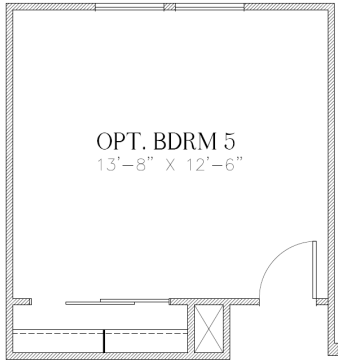

The Scarlet

2,344 Square Feet

4 Bedrooms • 3 Baths • Optional 5th Bedroom

7344A

7344B

7344D

7910 Gateway East, Suite 102, El Paso, TX 79915 • P: 915-591-6319 • F: 915-591-5451

DesertViewHomes.com

The best move you'll ever make.

The Scarlet

2,344 Square Feet

4 Bedrooms • 3 Baths • Optional 5th Bedroom

OPT. BEDROOM 5

OPT. KITCHEN

OPT. OWNER'S BATH

OPT. MEDIA ROOM