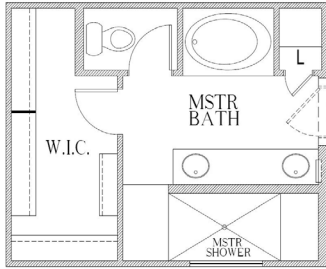

The Brittany

2,479 Square Feet

4 Bedrooms • 3 Baths • Optional 5th Bedroom

7479A

7479B

7479D

7910 Gateway East, Suite 102, El Paso, TX 79915 • P: 915-591-6319 • F: 915-591-5451

DesertViewHomes.com

The best move you'll ever make.

The Brittany

2,479 Square Feet

4 Bedrooms • 3 Baths • Optional 5th Bedroom

OPTIONAL MASTER BATH

OPTIONAL BDRM 5

7479 2ND FLOOR PLAN

7479 1ST FLOOR PLAN

OPTIONAL DEN

OPTIONAL SLIDING GL. DR.

OPT. KITCHEN

*Please Note: the enclosed materials are reproduced from artist's renderings. All measurements shown are approximate. Location, size, and existence of doors, windows, walls, fireplaces, showers, and any other items depicted may vary depending on exterior preference or choice of options. Prices, plans, benefits, and locations are subject to change without notice. **Floor plans, features, options/upgrades, and benefits vary by community. See the Sales Specialist for more details.**