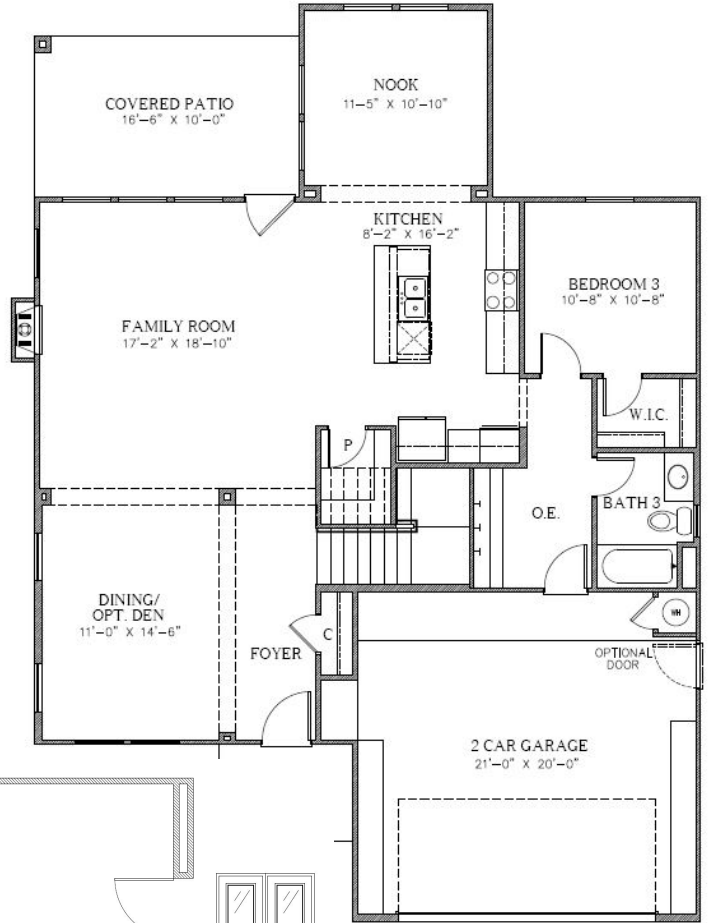

The Brittany

2,479 Square Feet

4 Bedrooms • 3 Baths • Optional 5th Bedroom

7479A

7479B

7479D

7910 Gateway East, Suite 102, El Paso, TX 79915 • P: 915-591-6319 • F: 915-591-5451

DesertViewHomes.com

The best move you'll ever make.

The Brittany

2,479 Square Feet

4 Bedrooms • 3 Baths • Optional 5th Bedroom

OPTIONAL MASTER BATH

OPTIONAL BDRM 5

7479 2ND FLOOR PLAN

7479 1ST FLOOR PLAN

OPTIONAL DEN

OPTIONAL SLIDING GL. DR.

OPT. KITCHEN

*Please Note: the enclosed materials are reproduced from artist's renderings. All measurements shown are approximate. Location, size, and existence of doors, windows, walls, fireplaces, showers, and any other items depicted may vary depending on exterior preference or choice of options. Prices, plans, benefits, and locations are subject to change without notice. **Floor plans, features, options/upgrades, and benefits vary by community. See the Sales Specialist for more details.**