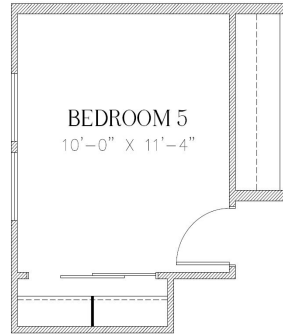

The Brittany

2,479 Square Feet

4 Bedrooms • 3 Baths • Optional 5th Bedroom

7479A

7479B

7479D

7910 Gateway East, Suite 102, El Paso, TX 79915 • P: 915-591-6319 • F: 915-591-5451

DesertViewHomes.com

The best move you'll ever make.

The Brittany

2,479 Square Feet

4 Bedrooms • 3 Baths • Optional 5th Bedroom

OPTIONAL MASTER BATH

OPTIONAL BDRM 5

7479 2ND FLOOR PLAN

7479 1ST FLOOR PLAN