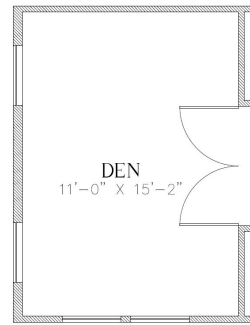

The Brittany

2,479 Square Feet

4 Bedrooms • 3 Baths • Optional 5th Bedroom

7479A

7479B

7479D

7910 Gateway East, Suite 102, El Paso, TX 79915 • P: 915-591-6319 • F: 915-591-5451

DesertViewHomes.com

The best move you'll ever make.

The Brittany

2,479 Square Feet

4 Bedrooms • 3 Baths • Optional 5th Bedroom

OPTIONAL MASTER BATH

OPTIONAL BDRM 5

7479 2ND FLOOR PLAN

7479 1ST FLOOR PLAN

OPTIONAL DEN

OPTIONAL SLIDING GL. DR.

OPT. KITCHEN

*Please Note: the enclosed materials are reproduced from artist's renderings. All measurements shown are approximate. Location, size, and existence of doors, windows, walls, fireplaces, showers, and any other items depicted may vary depending on exterior preference or choice of options. Prices, plans, benefits, and locations are subject to change without notice. **Floor plans, features, options/upgrades, and benefits vary by community. See the Sales Specialist for more details.**