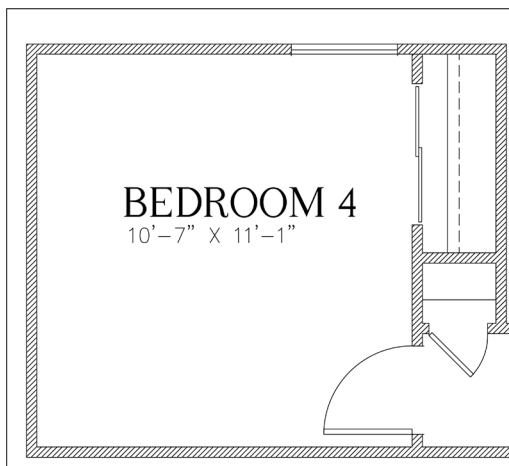

# The Daniel

*1,539 Square Feet*

**3 Bedrooms + a Loft • 2.5 Baths • Optional 4th Bedroom**

S324A

OPTIONAL STONE

S324B

7910 Gateway East, Suite 102, El Paso, TX 79915 • P: 915-591-6319 • F: 915-591-5451

[DesertViewHomes.com](http://DesertViewHomes.com)

## 1,539 Square Feet

3 Bedrooms + a Loft • 2.5 Baths • Optional 4th Bedroom

S324 SECOND FLOOR PLAN

OPTIONAL BEDROOM

S324 FIRST FLOOR PLAN

\*Please Note: the enclosed materials are reproduced from artist's renderings. All measurements shown are approximate. Location, size, and existence of doors, windows, walls, fireplaces, showers, and any other items depicted may vary depending on exterior preference or choice of options. Prices, plans, benefits, and locations are subject to change without notice. **Floor plans, features, options/upgrades, and benefits vary by community. See the Sales Specialist for more details.**