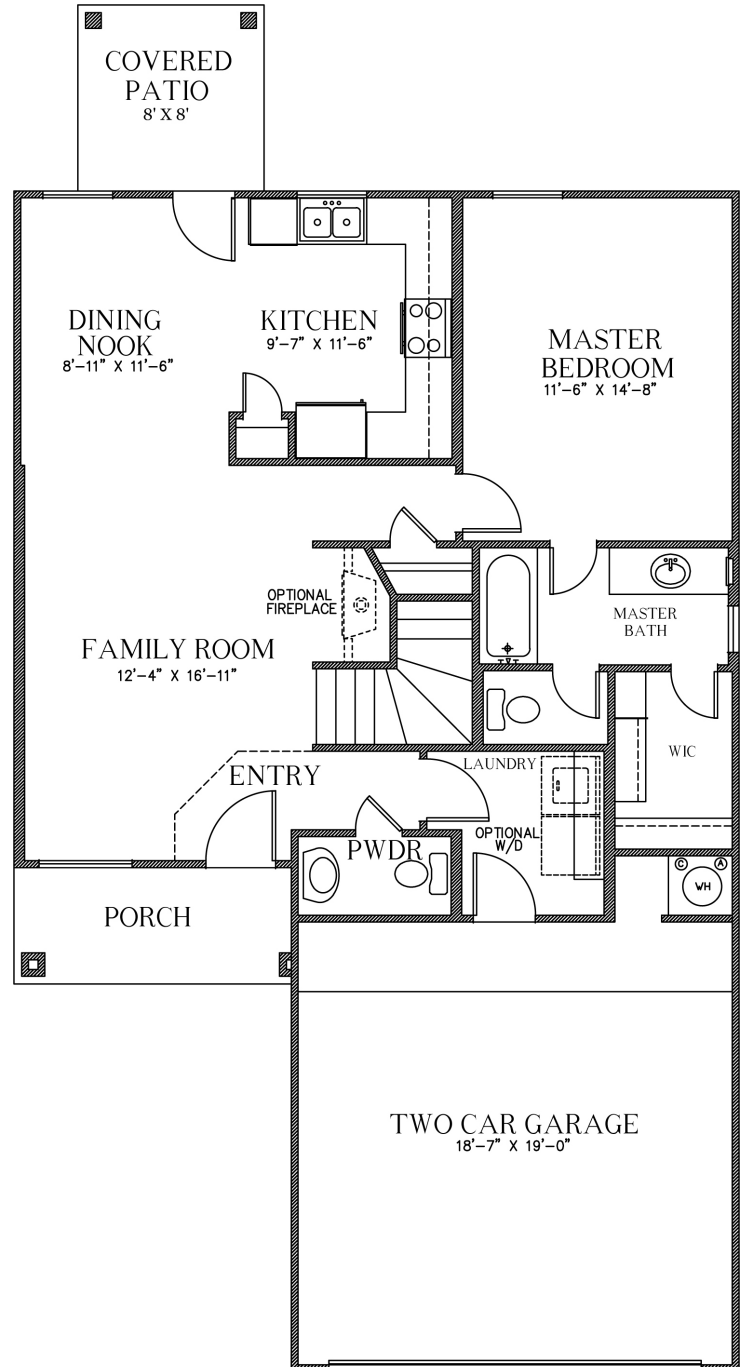

# The Daniel

*1,539 Square Feet*

**3 Bedrooms + a Loft • 2.5 Baths • Optional 4th Bedroom**

S324A

OPTIONAL STONE

S324B

7910 Gateway East, Suite 102, El Paso, TX 79915 • P: 915-591-6319 • F: 915-591-5451

[DesertViewHomes.com](http://DesertViewHomes.com)

## 1,539 Square Feet

3 Bedrooms + a Loft • 2.5 Baths • Optional 4th Bedroom

S324 SECOND FLOOR PLAN

OPTIONAL BEDROOM

S324 FIRST FLOOR PLAN

\*Please Note: the enclosed materials are reproduced from artist's renderings. All measurements shown are approximate. Location, size, and existence of doors, windows, walls, fireplaces, showers, and any other items depicted may vary depending on exterior preference or choice of options. Prices, plans, benefits, and locations are subject to change without notice. **Floor plans, features, options/upgrades, and benefits vary by community. See the Sales Specialist for more details.**