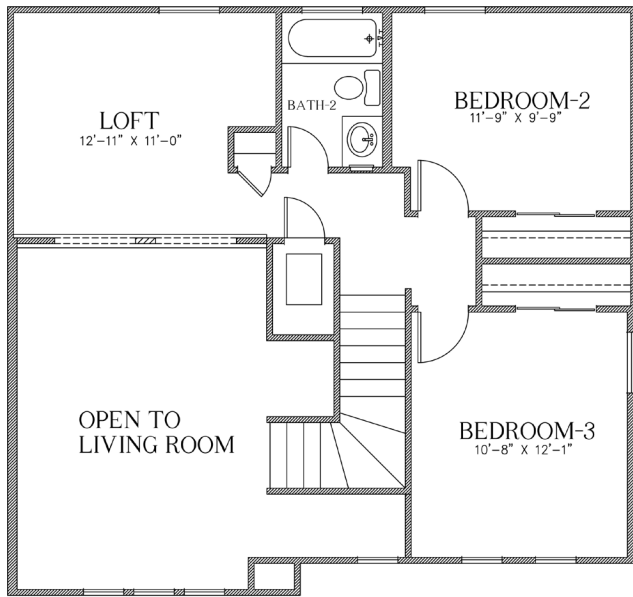

# The Daniel

*1,539 Square Feet*

**3 Bedrooms + a Loft • 2.5 Baths • Optional 4th Bedroom**

S324A

OPTIONAL STONE

S324B

7910 Gateway East, Suite 102, El Paso, TX 79915 • P: 915-591-6319 • F: 915-591-5451

[DesertViewHomes.com](http://DesertViewHomes.com)

## 1,539 Square Feet

3 Bedrooms + a Loft • 2.5 Baths • Optional 4th Bedroom

S324 SECOND FLOOR PLAN

OPTIONAL BEDROOM

S324 FIRST FLOOR PLAN

\*Please Note: the enclosed materials are reproduced from artist's renderings. All measurements shown are approximate. Location, size, and existence of doors, windows, walls, fireplaces, showers, and any other items depicted may vary depending on exterior preference or choice of options. Prices, plans, benefits, and locations are subject to change without notice. **Floor plans, features, options/upgrades, and benefits vary by community. See the Sales Specialist for more details.**