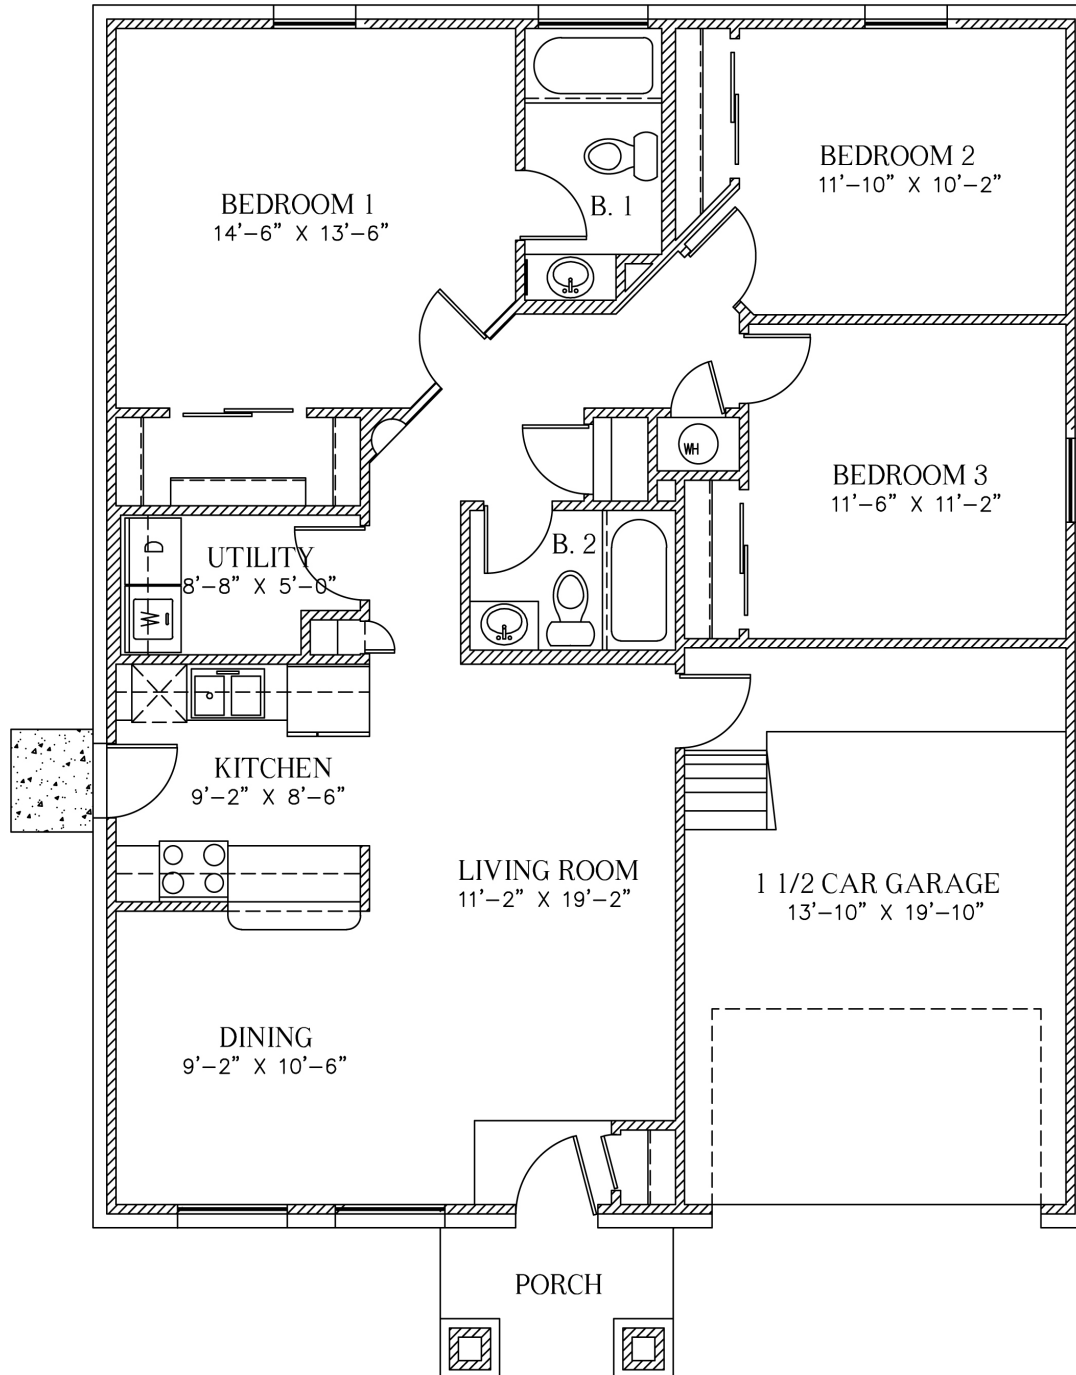

The Taylor

1,280 Square Feet

3 Bedrooms • 2 Baths • 1.5 Car Garage

1280

7910 Gateway East, Suite 102, El Paso, TX 79915 • P: 915-591-6319 • F: 915-591-5451

DesertViewHomes.com

The best move you'll ever make.

The Taylor

1,280 Square Feet

3 Bedrooms • 2 Baths • 1.5 Car Garage

1280 FLOOR PLAN

*Please Note: the enclosed materials are reproduced from artist's renderings. All measurements shown are approximate. Location, size, and existence of doors, windows, walls, fireplaces, showers, and any other items depicted may vary depending on exterior preference or choice of options. Prices, plans, benefits, and locations are subject to change without notice. **Floor plans, features, options/upgrades, and benefits vary by community. See the Sales Specialist for more details.**