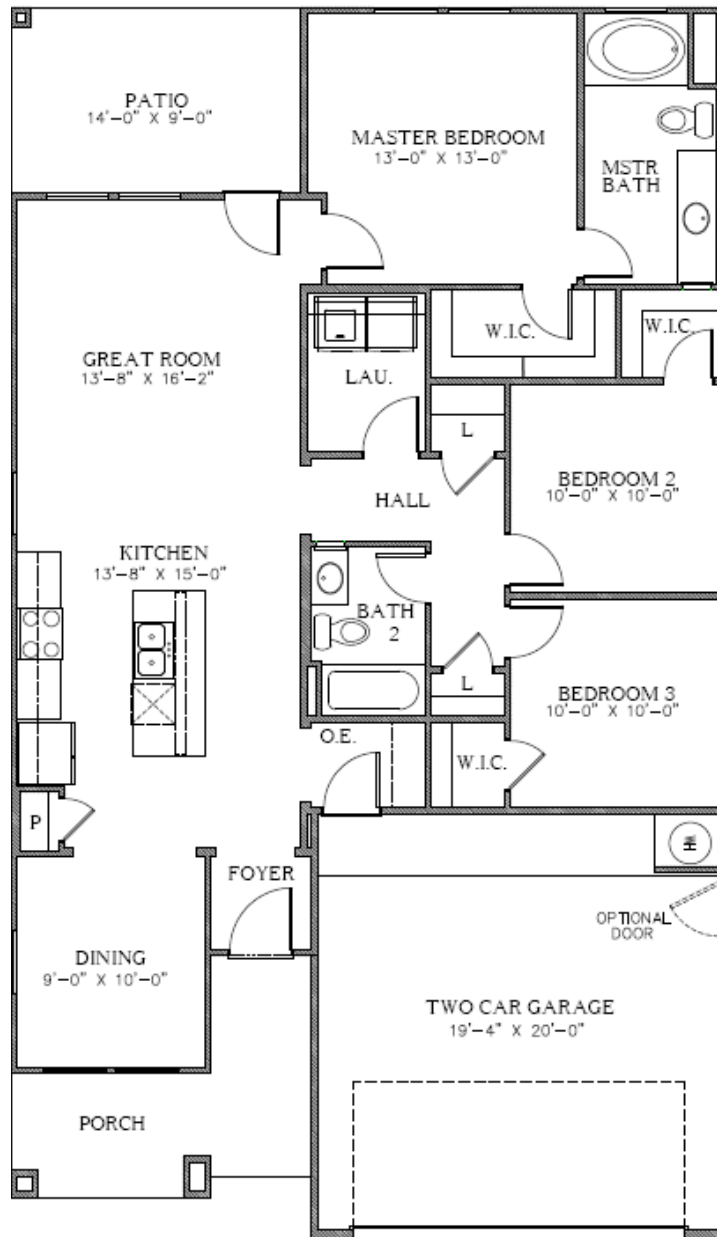

The Cameron

1,375 Square Feet

3 Bedrooms • 2 Baths

1375A

OPTIONAL STONE

1375B

1375T

OPTIONAL STONE

7910 Gateway East, Suite 102, El Paso, TX 79915 • P: 915-591-6319 • F: 915-591-5451

DesertViewHomes.com

The best move you'll ever make.

The Cameron

1,375 Square Feet

3 Bedrooms • 2 Baths

1375 FLOOR PLAN

*Please Note: the enclosed materials are reproduced from artist's renderings. All measurements shown are approximate. Location, size, and existence of doors, windows, walls, fireplaces, showers, and any other items depicted may vary depending on exterior preference or choice of options. Prices, plans, benefits, and locations are subject to change without notice. **Floor plans, features, options/upgrades, and benefits vary by community. See the Sales Specialist for more details.**