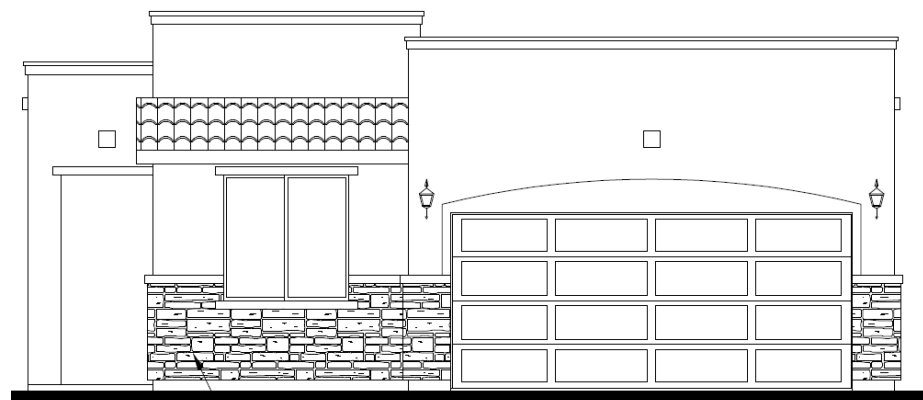

The Ashley

1,514 Square Feet

3 Bedrooms • 2 Baths

1514A

OPT. STONE VENEER

1514B

1514T

OPT. STONE VENEER

7910 Gateway East, Suite 102, El Paso, TX 79915 • P: 915-591-6319 • F: 915-591-5451

DesertViewHomes.com

The best move you'll ever make.

The Ashley

1,514 Square Feet

3 Bedrooms • 2 Baths

1514 FLOOR PLAN

*Please Note: the enclosed materials are reproduced from artist's renderings. All measurements shown are approximate. Location, size, and existence of doors, windows, walls, fireplaces, showers, and any other items depicted may vary depending on exterior preference or choice of options. Prices, plans, benefits, and locations are subject to change without notice. **Floor plans, features, options/upgrades, and benefits vary by community. See the Sales Specialist for more details.**