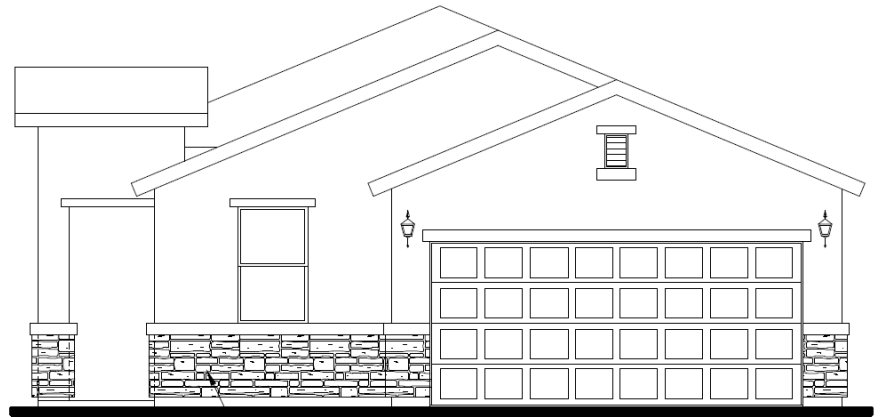

The Ashley

1,514 Square Feet

3 Bedrooms • 2 Baths

1514A

OPT. STONE VENEER

1514B

1514T

OPT. STONE VENEER

7910 Gateway East, Suite 102, El Paso, TX 79915 • P: 915-591-6319 • F: 915-591-5451

DesertViewHomes.com

The best move you'll ever make.

The Ashley

1,514 Square Feet

3 Bedrooms • 2 Baths

1514 FLOOR PLAN

*Please Note: the enclosed materials are reproduced from artist's renderings. All measurements shown are approximate. Location, size, and existence of doors, windows, walls, fireplaces, showers, and any other items depicted may vary depending on exterior preference or choice of options. Prices, plans, benefits, and locations are subject to change without notice. **Floor plans, features, options/upgrades, and benefits vary by community. See the Sales Specialist for more details.**