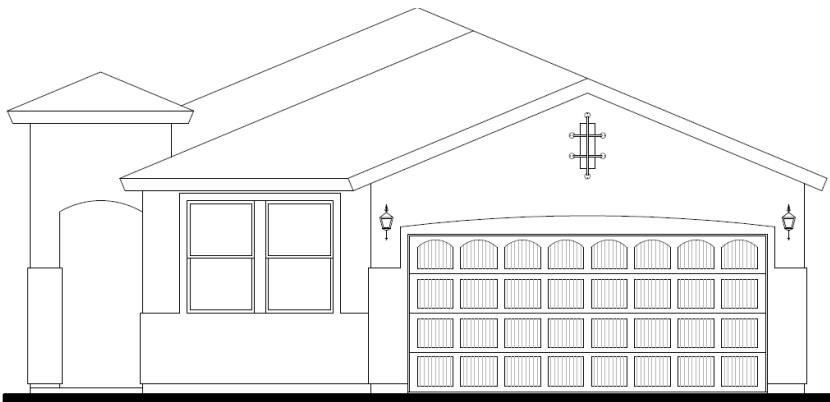

The Ashley

1,514 Square Feet

3 Bedrooms • 2 Baths

1514A

OPT. STONE VENEER

1514B

1514T

OPT. STONE VENEER

7910 Gateway East, Suite 102, El Paso, TX 79915 • P: 915-591-6319 • F: 915-591-5451

DesertViewHomes.com

The best move you'll ever make.

The Ashley

1,514 Square Feet

3 Bedrooms • 2 Baths

1514 FLOOR PLAN

*Please Note: the enclosed materials are reproduced from artist's renderings. All measurements shown are approximate. Location, size, and existence of doors, windows, walls, fireplaces, showers, and any other items depicted may vary depending on exterior preference or choice of options. Prices, plans, benefits, and locations are subject to change without notice. **Floor plans, features, options/upgrades, and benefits vary by community. See the Sales Specialist for more details.**