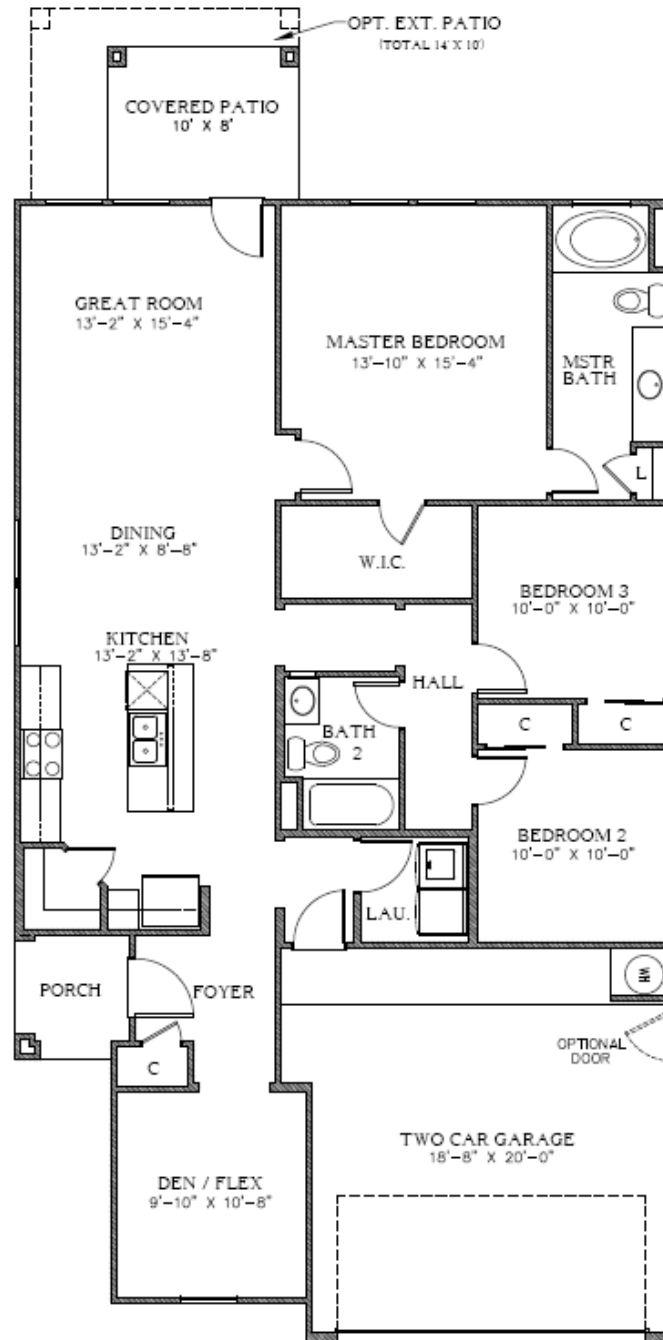

The Ashley

1,514 Square Feet

3 Bedrooms • 2 Baths

1514A

OPT. STONE VENEER

1514B

1514T

OPT. STONE VENEER

7910 Gateway East, Suite 102, El Paso, TX 79915 • P: 915-591-6319 • F: 915-591-5451

DesertViewHomes.com

The best move you'll ever make.

The Ashley

1,514 Square Feet

3 Bedrooms • 2 Baths

1514 FLOOR PLAN

*Please Note: the enclosed materials are reproduced from artist's renderings. All measurements shown are approximate. Location, size, and existence of doors, windows, walls, fireplaces, showers, and any other items depicted may vary depending on exterior preference or choice of options. Prices, plans, benefits, and locations are subject to change without notice. **Floor plans, features, options/upgrades, and benefits vary by community. See the Sales Specialist for more details.**