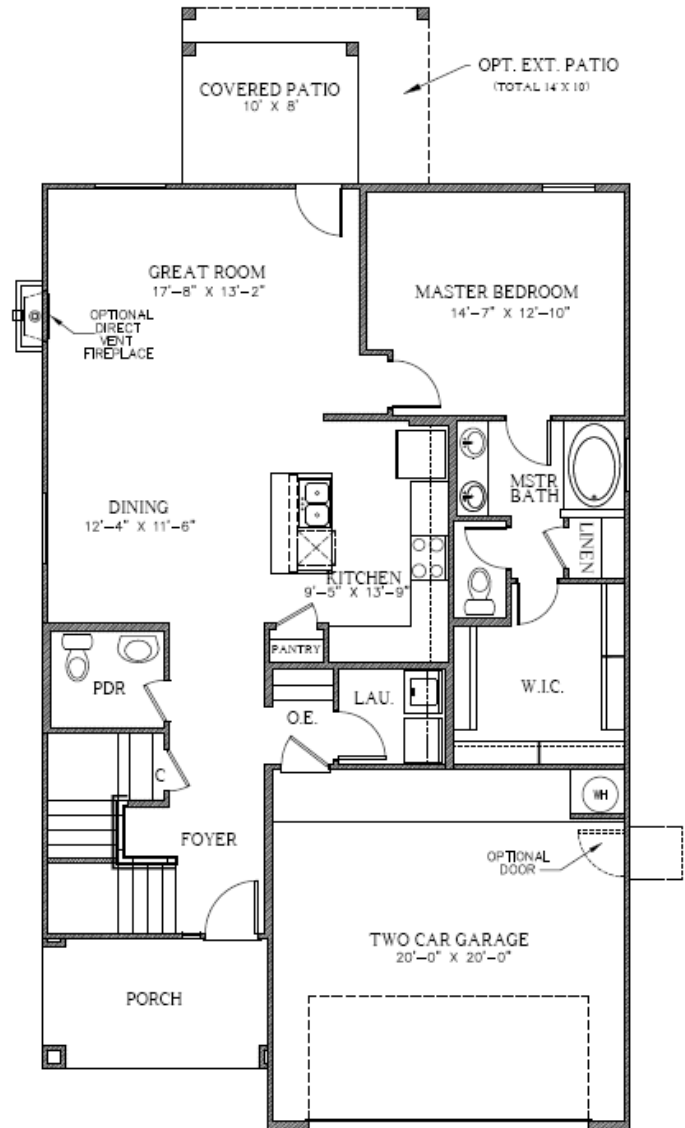

The Justin

2,100 Square Feet

3 Bedrooms + a Loft • 2.5 Baths • Optional 4th Bedroom

2100 D

7910 Gateway East, Suite 102, El Paso, TX 79915 • P: 915-591-6319 • F: 915-591-5451

DesertViewHomes.com

The best move you'll ever make.

The Justin

2,100 Square Feet

3 Bedrooms + a Loft • 2.5 Baths • Optional 4th Bedroom

2100 1ST FLOOR PLAN

*Please Note: the enclosed materials are reproduced from artist's renderings. All measurements shown are approximate. Location, size, and existence of doors, windows, walls, fireplaces, showers, and any other items depicted may vary depending on exterior preference or choice of options. Prices, plans, benefits, and locations are subject to change without notice. **Floor plans, features, options/upgrades, and benefits vary by community. See the Sales Specialist for more details.**