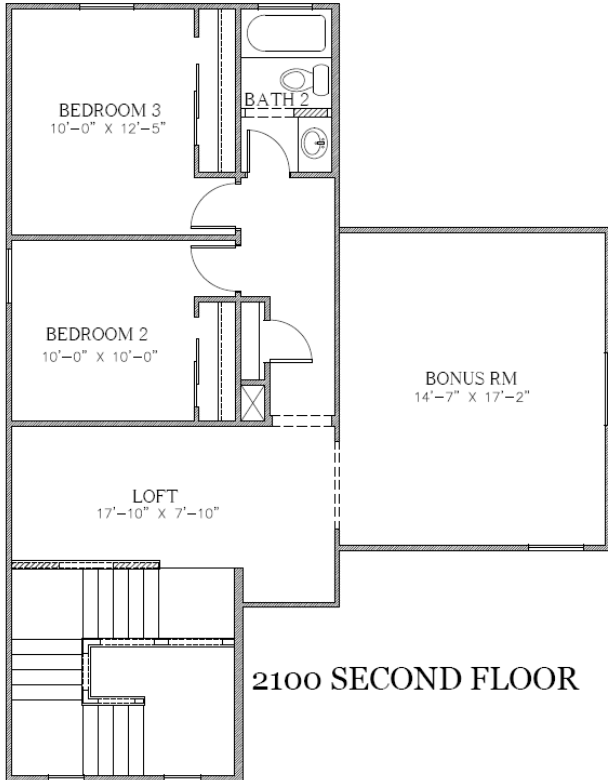

The Justin

2,100 Square Feet

3 Bedrooms + a Loft • 2.5 Baths • Optional 4th Bedroom

2100 D

7910 Gateway East, Suite 102, El Paso, TX 79915 • P: 915-591-6319 • F: 915-591-5451

DesertViewHomes.com

The best move you'll ever make.

The Justin

2,100 Square Feet

3 Bedrooms + a Loft • 2.5 Baths • Optional 4th Bedroom

2100 1ST FLOOR PLAN

*Please Note: the enclosed materials are reproduced from artist's renderings. All measurements shown are approximate. Location, size, and existence of doors, windows, walls, fireplaces, showers, and any other items depicted may vary depending on exterior preference or choice of options. Prices, plans, benefits, and locations are subject to change without notice. **Floor plans, features, options/upgrades, and benefits vary by community. See the Sales Specialist for more details.**