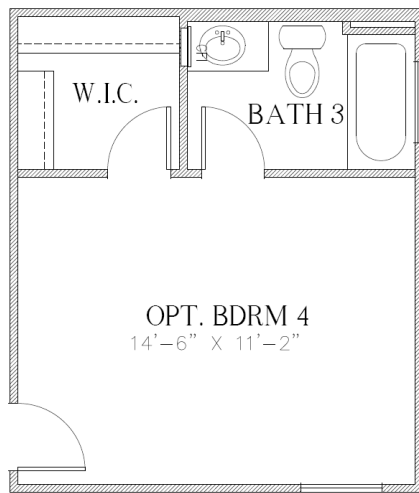

The Justin

2,100 Square Feet

3 Bedrooms + a Loft • 2.5 Baths • Optional 4th Bedroom

2100 D

7910 Gateway East, Suite 102, El Paso, TX 79915 • P: 915-591-6319 • F: 915-591-5451

DesertViewHomes.com

The best move you'll ever make.

The Justin

2,100 Square Feet

3 Bedrooms + a Loft • 2.5 Baths • Optional 4th Bedroom

2100 1ST FLOOR PLAN

*Please Note: the enclosed materials are reproduced from artist's renderings. All measurements shown are approximate. Location, size, and existence of doors, windows, walls, fireplaces, showers, and any other items depicted may vary depending on exterior preference or choice of options. Prices, plans, benefits, and locations are subject to change without notice. **Floor plans, features, options/upgrades, and benefits vary by community. See the Sales Specialist for more details.**