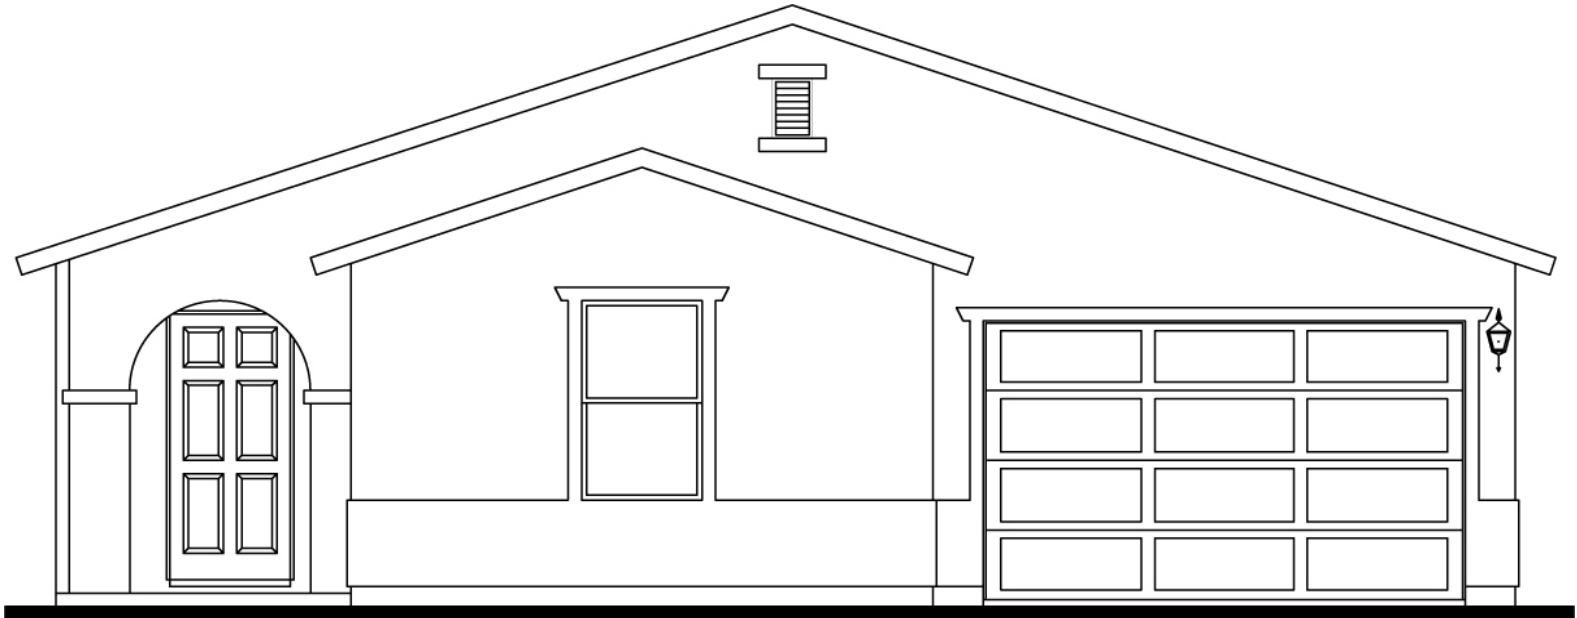

The Carson

1,254 Square Feet

3 Bedrooms • 2 Bath • 1.5 Car Garage

1254A

1254B

7910 Gateway East, Suite 102, El Paso, TX 79915 • P: 915-591-6319 • F: 915-591-5451

DesertViewHomes.com

The best move you'll ever make.

The Carson

1,254 Square Feet

3 Bedrooms • 2 Bath • 1.5 Car Garage

1254 FLOOR PLAN

*Please Note: the enclosed materials are reproduced from artist's renderings. All measurements shown are approximate. Location, size, and existence of doors, windows, walls, fireplaces, showers, and any other items depicted may vary depending on exterior preference or choice of options. Prices, plans, benefits, and locations are subject to change without notice. **Floor plans, features, options/upgrades, and benefits vary by community. See the Sales Specialist for more details.**