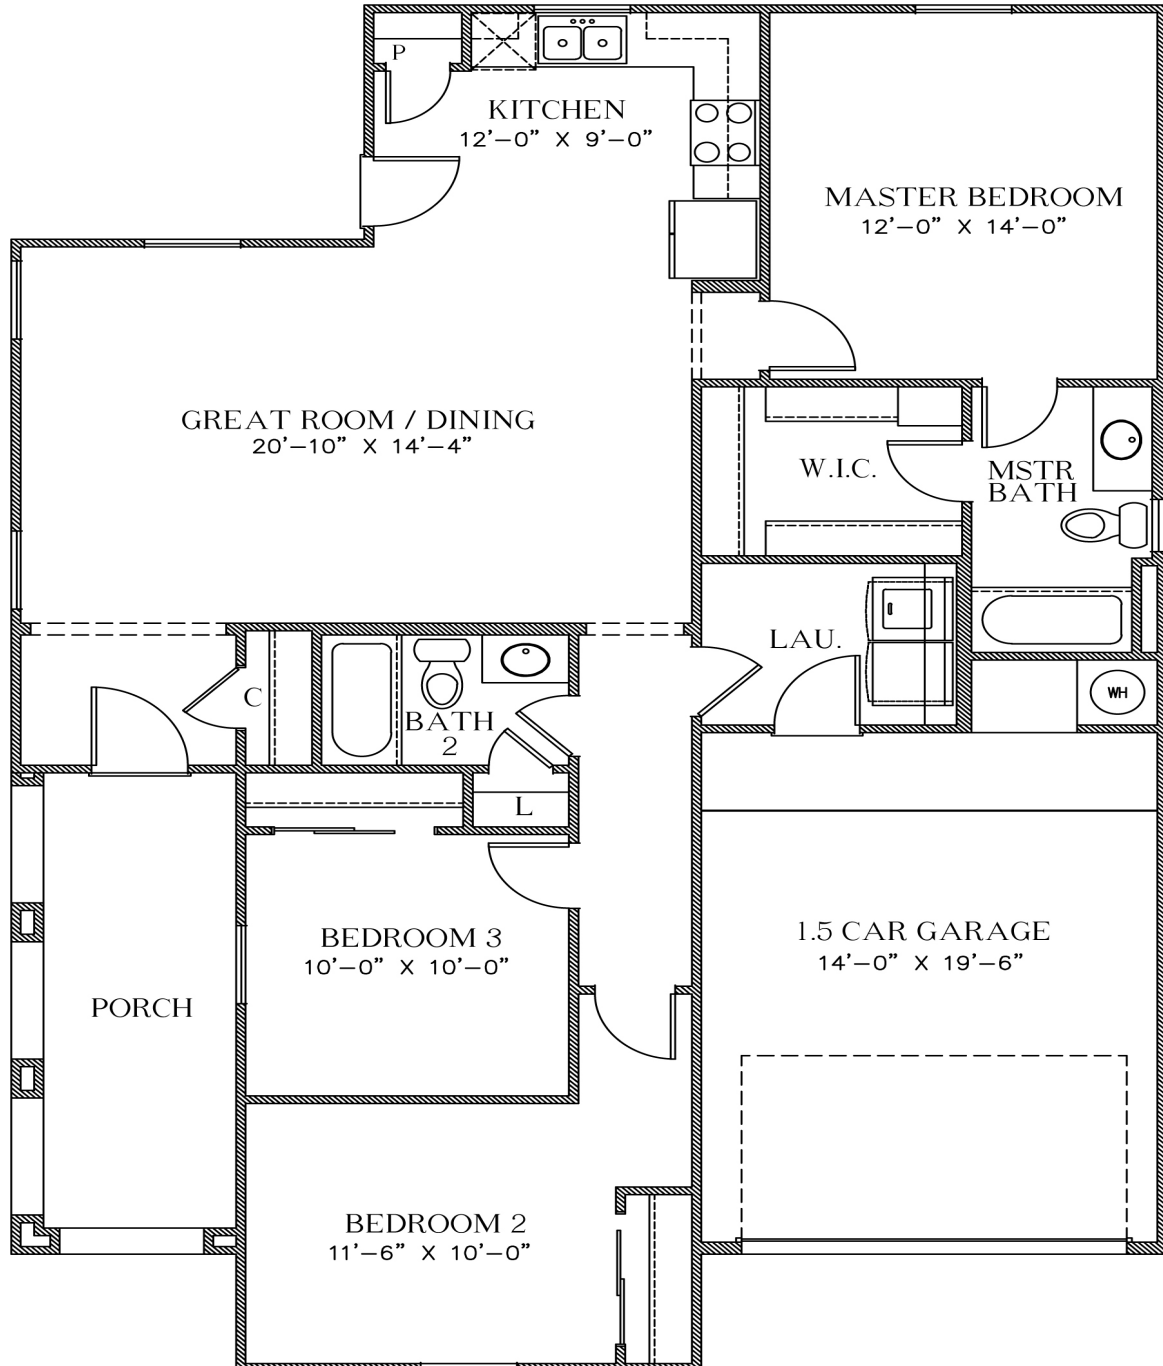

The Carson

1,254 Square Feet

3 Bedrooms • 2 Bath • 1.5 Car Garage

1254A

1254B

7910 Gateway East, Suite 102, El Paso, TX 79915 • P: 915-591-6319 • F: 915-591-5451

DesertViewHomes.com

The best move you'll ever make.

The Carson

1,254 Square Feet

3 Bedrooms • 2 Bath • 1.5 Car Garage

1254 FLOOR PLAN

*Please Note: the enclosed materials are reproduced from artist's renderings. All measurements shown are approximate. Location, size, and existence of doors, windows, walls, fireplaces, showers, and any other items depicted may vary depending on exterior preference or choice of options. Prices, plans, benefits, and locations are subject to change without notice. **Floor plans, features, options/upgrades, and benefits vary by community. See the Sales Specialist for more details.**