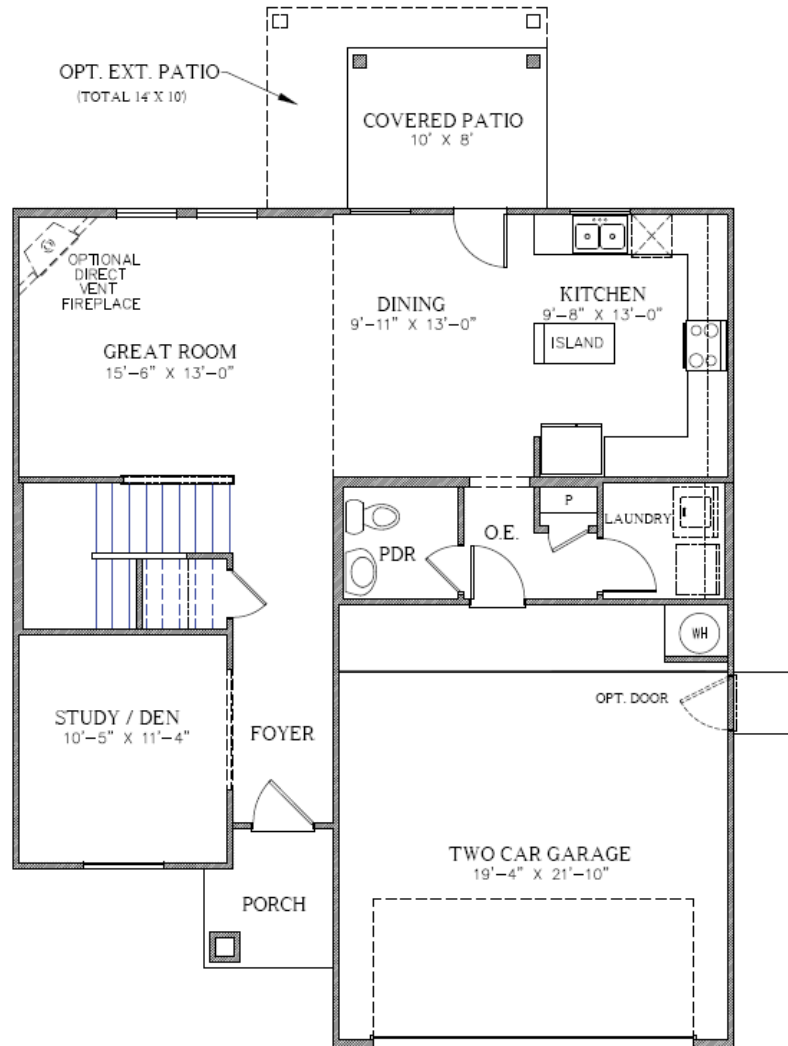

## 2,034 Square Feet

3 Bedrooms + a Study/Den + Loft • 2.5 Baths • Optional 4th bedroom

2034 2ND FLOOR PLAN

OPT. BDRM 4

2034 1ST FLOOR PLAN

OPT. M. BATH

DOOR OPTION

\*Please Note: the enclosed materials are reproduced from artist's renderings. All measurements shown are approximate. Location, size, and existence of doors, windows, walls, fireplaces, showers, and any other items depicted may vary depending on exterior preference or choice of options. Prices, plans, benefits, and locations are subject to change without notice. **Floor plans, features, options/upgrades, and benefits vary by community. See the Sales Specialist for more details.**