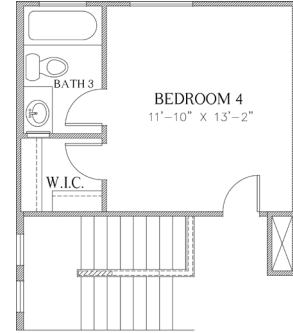

## 2,034 Square Feet

3 Bedrooms + a Study/Den + Loft • 2.5 Baths • Optional 4th bedroom

2034B

2034A

2034C

7910 Gateway East, Suite 102, El Paso, TX 79915 • P: 915-591-6319 • F: 915-591-5451

[DesertViewHomes.com](http://DesertViewHomes.com)

## 2,034 Square Feet

3 Bedrooms + a Study/Den + Loft • 2.5 Baths • Optional 4th bedroom

2034 2ND FLOOR PLAN

OPT. BDRM 4

2034 1ST FLOOR PLAN

OPT. M. BATH

DOOR OPTION

\*Please Note: the enclosed materials are reproduced from artist's renderings. All measurements shown are approximate. Location, size, and existence of doors, windows, walls, fireplaces, showers, and any other items depicted may vary depending on exterior preference or choice of options. Prices, plans, benefits, and locations are subject to change without notice. **Floor plans, features, options/upgrades, and benefits vary by community. See the Sales Specialist for more details.**