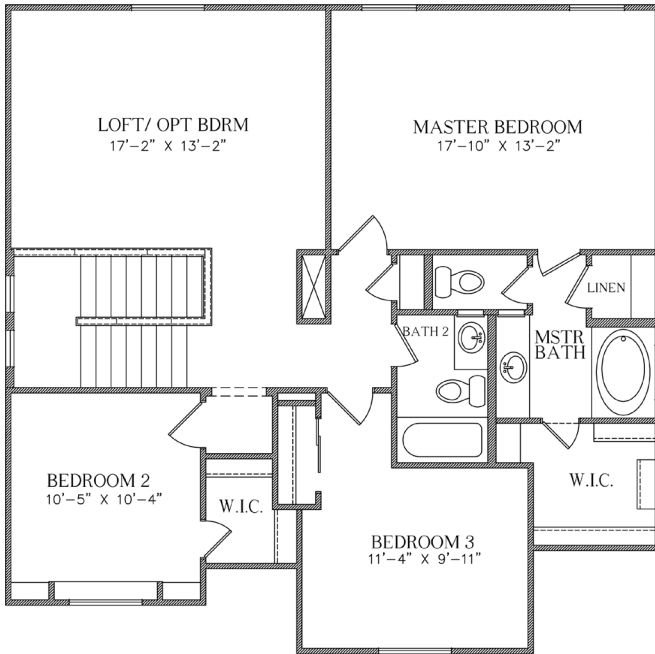

## 2,034 Square Feet

3 Bedrooms + a Study/Den + Loft • 2.5 Baths • Optional 4th bedroom

2034B

2034A

2034C

7910 Gateway East, Suite 102, El Paso, TX 79915 • P: 915-591-6319 • F: 915-591-5451

[DesertViewHomes.com](http://DesertViewHomes.com)

## 2,034 Square Feet

3 Bedrooms + a Study/Den + Loft • 2.5 Baths • Optional 4th bedroom

2034 2ND FLOOR PLAN

OPT. BDRM 4

2034 1ST FLOOR PLAN

OPT. M. BATH

DOOR OPTION

\*Please Note: the enclosed materials are reproduced from artist's renderings. All measurements shown are approximate. Location, size, and existence of doors, windows, walls, fireplaces, showers, and any other items depicted may vary depending on exterior preference or choice of options. Prices, plans, benefits, and locations are subject to change without notice. **Floor plans, features, options/upgrades, and benefits vary by community. See the Sales Specialist for more details.**