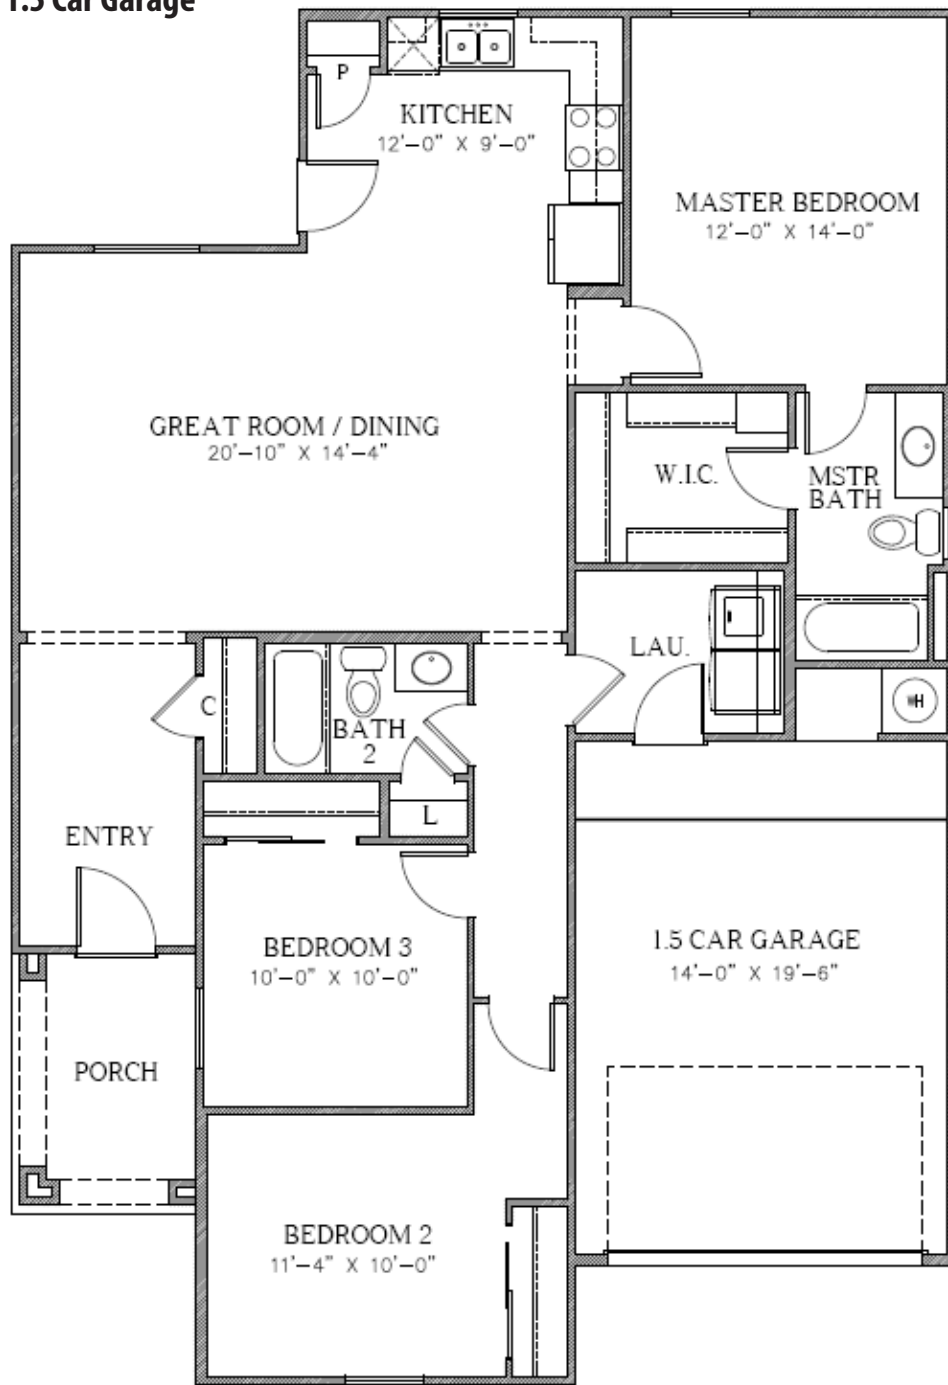

The Dallas

1,300 Square Feet

3 Bedrooms • 2 Bath • 1.5 Car Garage

1300A

1300B

7910 Gateway East, Suite 102, El Paso, TX 79915 • P: 915-591-6319 • F: 915-591-5451

DesertViewHomes.com

The best move you'll ever make.

The Dallas

1,300 Square Feet

3 Bedrooms • 2 Bath • 1.5 Car Garage

1300 FLOOR PLAN

*Please Note: the enclosed materials are reproduced from artist's renderings. All measurements shown are approximate. Location, size, and existence of doors, windows, walls, fireplaces, showers, and any other items depicted may vary depending on exterior preference or choice of options. Prices, plans, benefits, and locations are subject to change without notice. **Floor plans, features, options/upgrades, and benefits vary by community. See the Sales Specialist for more details.**