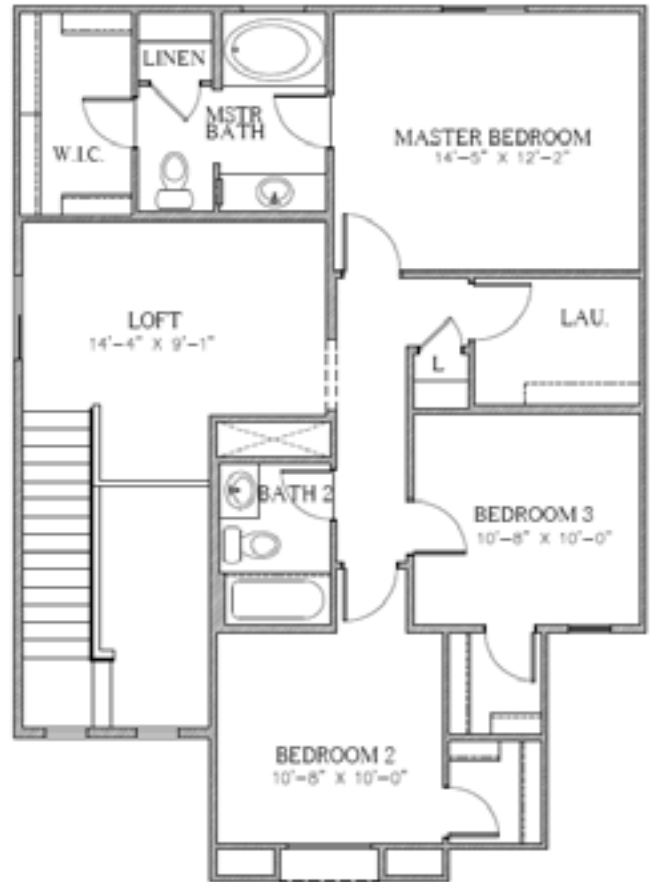

The Jacob

1,755 Square Feet

3 Bedrooms + a Loft • 2.5 Baths

**DESERT
VIEW
HOMES**

7910 Gateway East, Suite 102, El Paso, TX 79915 • P: 915-591-6319 • F: 915-591-5451

DesertViewHomes.com

The best move you'll ever make.

The Jacob

1,755 Square Feet

3 Bedrooms + a Loft • 2.5 Baths

315 1ST FLOOR PLAN

1755 2ND FLOOR PLAN

OPT. M. BATH

*Please Note: the enclosed materials are reproduced from artist's renderings. All measurements shown are approximate. Location, size, and existence of doors, windows, walls, fireplaces, showers, and any other items depicted may vary depending on exterior preference or choice of options. Prices, plans, benefits, and locations are subject to change without notice. **Floor plans, features, options/upgrades, and benefits vary by community. See the Sales Specialist for more details.**