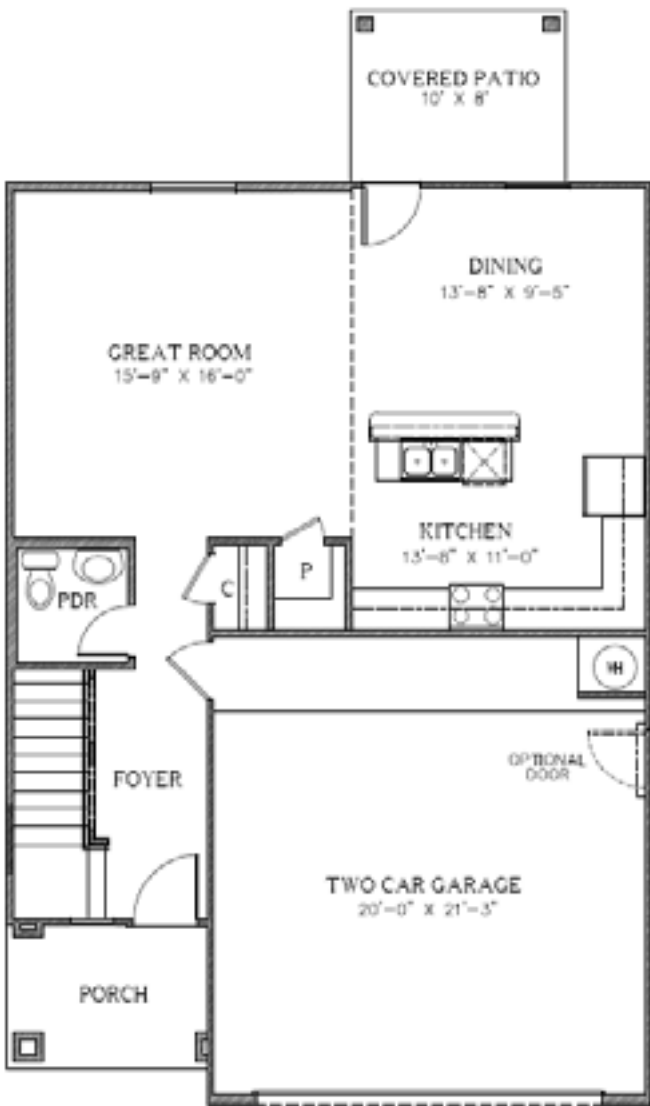

The Jacob

1,755 Square Feet

3 Bedrooms + a Loft • 2.5 Baths

**DESERT
VIEW
HOMES**

7910 Gateway East, Suite 102, El Paso, TX 79915 • P: 915-591-6319 • F: 915-591-5451

DesertViewHomes.com

The best move you'll ever make.

The Jacob

1,755 Square Feet

3 Bedrooms + a Loft • 2.5 Baths

315 1ST FLOOR PLAN

1755 2ND FLOOR PLAN

OPT. M. BATH

*Please Note: the enclosed materials are reproduced from artist's renderings. All measurements shown are approximate. Location, size, and existence of doors, windows, walls, fireplaces, showers, and any other items depicted may vary depending on exterior preference or choice of options. Prices, plans, benefits, and locations are subject to change without notice. **Floor plans, features, options/upgrades, and benefits vary by community. See the Sales Specialist for more details.**