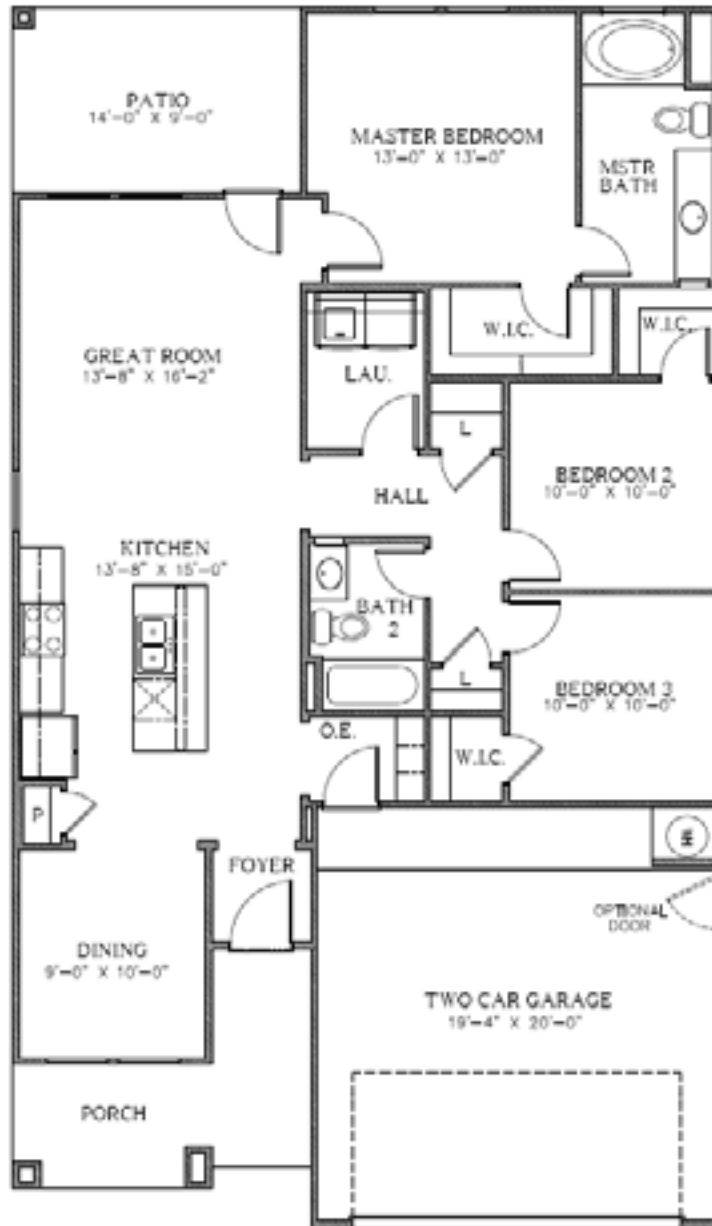

# The Carmen

1,375 Square Feet

3 Bedrooms • 2 Baths

DESERT  
VIEW  
HOMES

7910 Gateway East, Suite 102, El Paso, TX 79915 • P: 915-591-6319 • F: 915-591-5451

DesertViewHomes.com

The best move you'll ever make.

# The Carmen

1,375 Square Feet

3 Bedrooms • 2 Baths

329 FLOOR PLAN

\*Please Note: the enclosed materials are reproduced from artist's renderings. All measurements shown are approximate. Location, size, and existence of doors, windows, walls, fireplaces, showers, and any other items depicted may vary depending on exterior preference or choice of options. Prices, plans, benefits, and locations are subject to change without notice. **Floor plans, features, options/upgrades, and benefits vary by community. See the Sales Specialist for more details.**