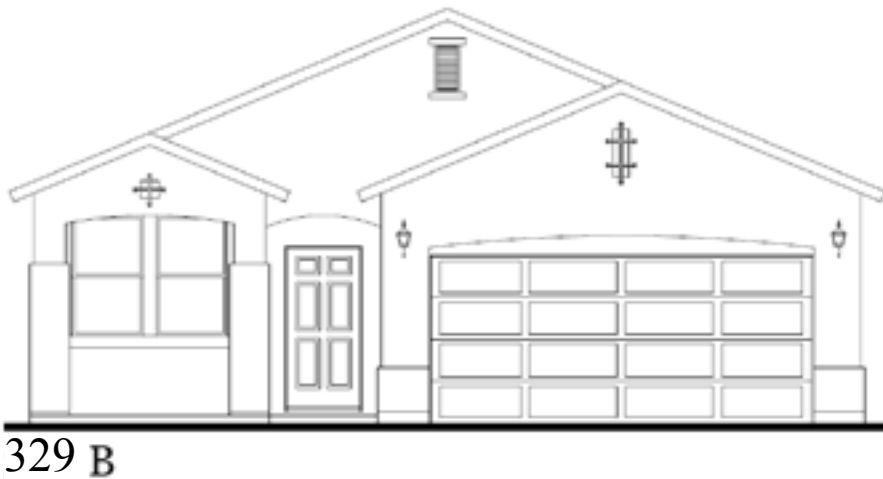

# The Carmen

1,375 Square Feet

3 Bedrooms • 2 Baths

DESERT  
VIEW  
HOMES

7910 Gateway East, Suite 102, El Paso, TX 79915 • P: 915-591-6319 • F: 915-591-5451

DesertViewHomes.com

The best move you'll ever make.

# The Carmen

1,375 Square Feet

3 Bedrooms • 2 Baths

329 FLOOR PLAN

\*Please Note: the enclosed materials are reproduced from artist's renderings. All measurements shown are approximate. Location, size, and existence of doors, windows, walls, fireplaces, showers, and any other items depicted may vary depending on exterior preference or choice of options. Prices, plans, benefits, and locations are subject to change without notice. **Floor plans, features, options/upgrades, and benefits vary by community. See the Sales Specialist for more details.**