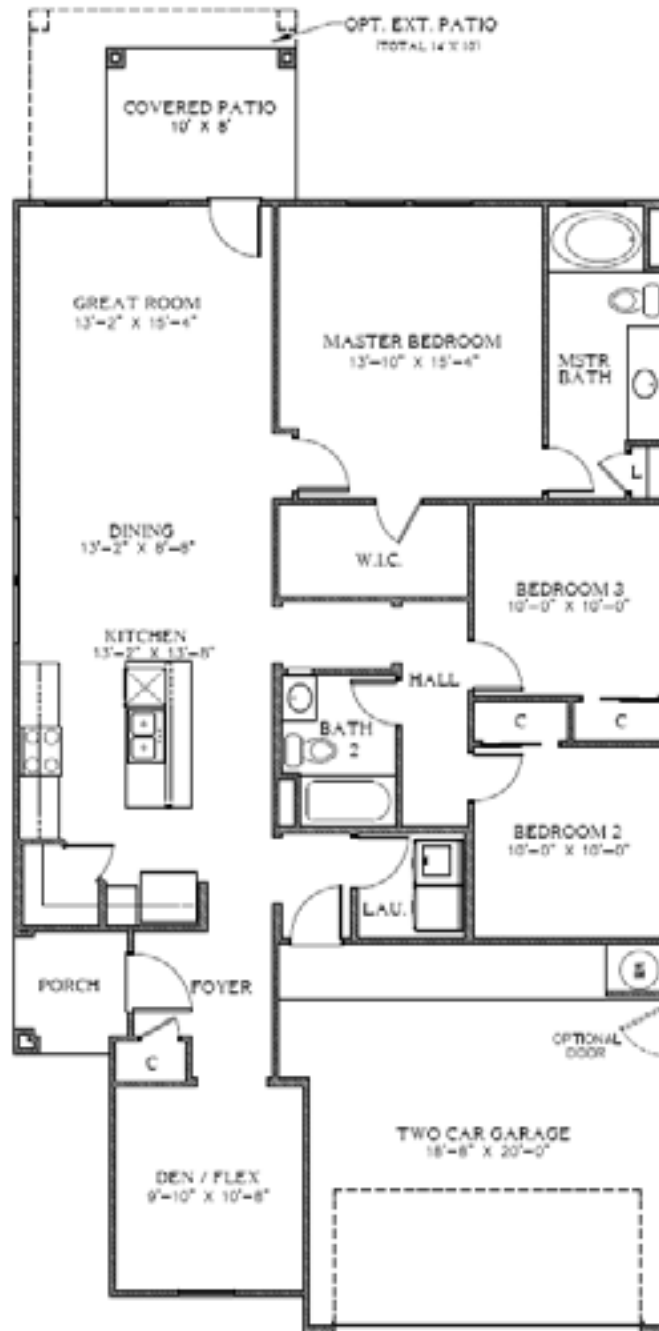

The Kimberly

1,514 Square Feet

3 Bedrooms • 2 Baths

DESERT
VIEW
HOMES

7910 Gateway East, Suite 102, El Paso, TX 79915 • P: 915-591-6319 • F: 915-591-5451

DesertViewHomes.com

The best move you'll ever make.

The Kimberly

1,514 Square Feet

3 Bedrooms • 2 Baths

330 Floor Plan

*Please Note: the enclosed materials are reproduced from artist's renderings. All measurements shown are approximate. Location, size, and existence of doors, windows, walls, fireplaces, showers, and any other items depicted may vary depending on exterior preference or choice of options. Prices, plans, benefits, and locations are subject to change without notice. **Floor plans, features, options/upgrades, and benefits vary by community. See the Sales Specialist for more details.**