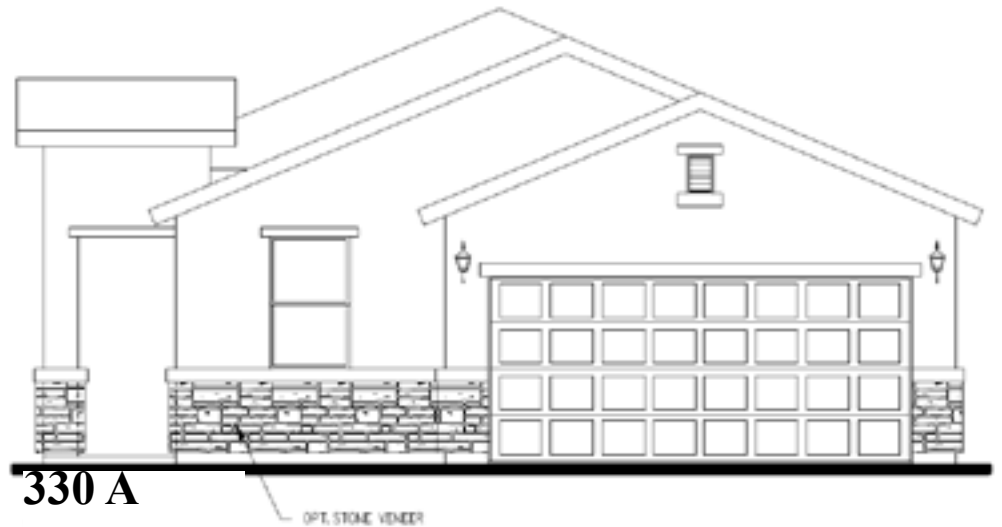

The Kimberly

1,514 Square Feet

3 Bedrooms • 2 Baths

DESERT
VIEW
HOMES

7910 Gateway East, Suite 102, El Paso, TX 79915 • P: 915-591-6319 • F: 915-591-5451

DesertViewHomes.com

The best move you'll ever make.

The Kimberly

1,514 Square Feet

3 Bedrooms • 2 Baths

330 Floor Plan

*Please Note: the enclosed materials are reproduced from artist's renderings. All measurements shown are approximate. Location, size, and existence of doors, windows, walls, fireplaces, showers, and any other items depicted may vary depending on exterior preference or choice of options. Prices, plans, benefits, and locations are subject to change without notice. **Floor plans, features, options/upgrades, and benefits vary by community. See the Sales Specialist for more details.**