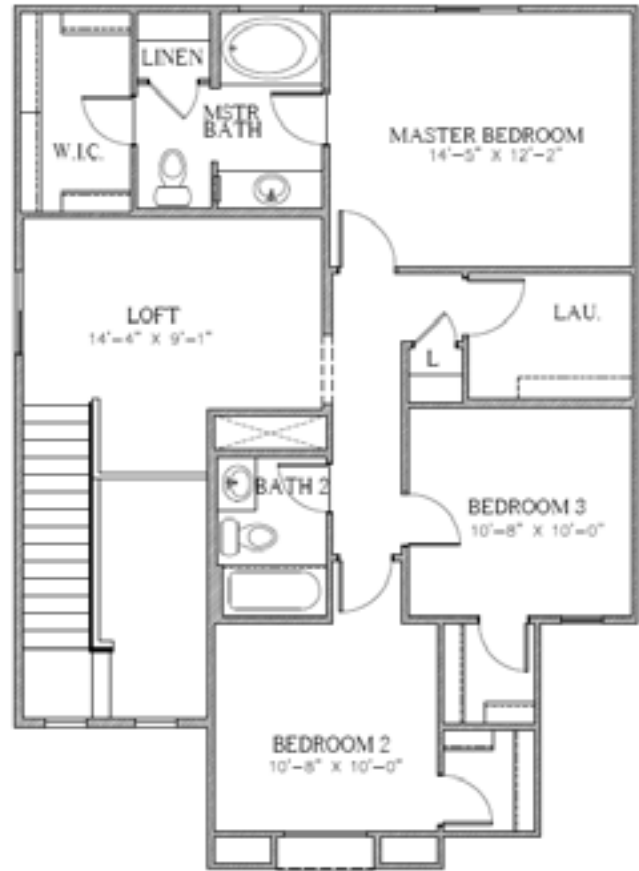

The Albert

1,755 Square Feet

3 Bedrooms + a Loft • 2.5 Baths

**DESERT
VIEW
HOMES**

7910 Gateway East, Suite 102, El Paso, TX 79915 • P: 915-591-6319 • F: 915-591-5451

DesertViewHomes.com

The best move you'll ever make.

The Albert

1,755 Square Feet

3 Bedrooms + a Loft • 2.5 Baths

355 1st Floor Plan

355 2nd Floor Plan

*Please Note: the enclosed materials are reproduced from artist's renderings. All measurements shown are approximate. Location, size, and existence of doors, windows, walls, fireplaces, showers, and any other items depicted may vary depending on exterior preference or choice of options. Prices, plans, benefits, and locations are subject to change without notice. **Floor plans, features, options/upgrades, and benefits vary by community. See the Sales Specialist for more details.**