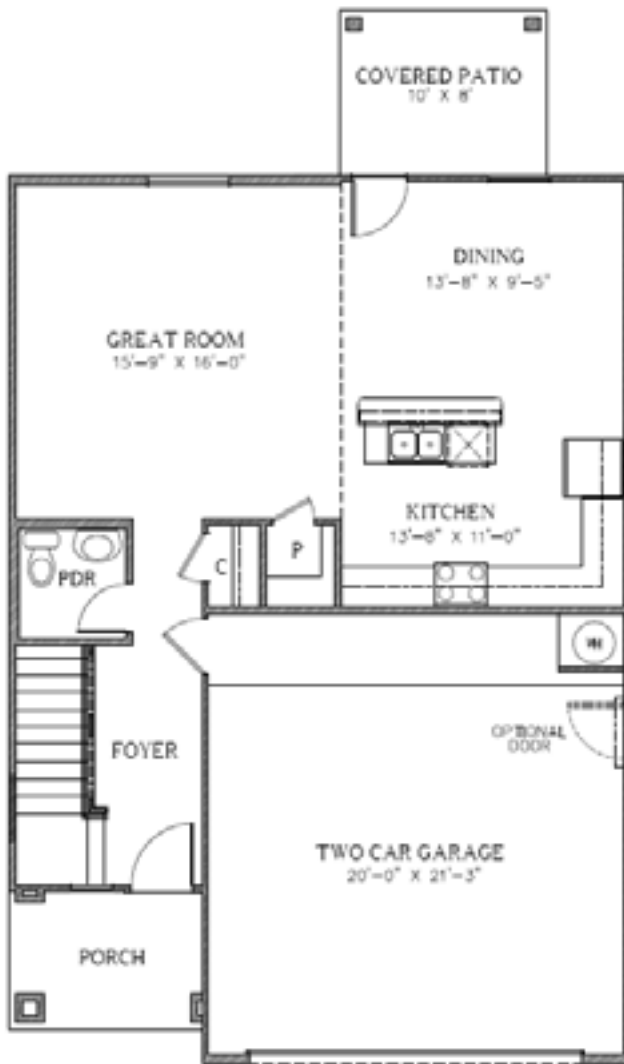

The Albert

1,755 Square Feet

3 Bedrooms + a Loft • 2.5 Baths

**DESERT
VIEW
HOMES**

7910 Gateway East, Suite 102, El Paso, TX 79915 • P: 915-591-6319 • F: 915-591-5451

DesertViewHomes.com

The best move you'll ever make.

The Albert

1,755 Square Feet

3 Bedrooms + a Loft • 2.5 Baths

355 1st Floor Plan

355 2nd Floor Plan

*Please Note: the enclosed materials are reproduced from artist's renderings. All measurements shown are approximate. Location, size, and existence of doors, windows, walls, fireplaces, showers, and any other items depicted may vary depending on exterior preference or choice of options. Prices, plans, benefits, and locations are subject to change without notice. **Floor plans, features, options/upgrades, and benefits vary by community. See the Sales Specialist for more details.**