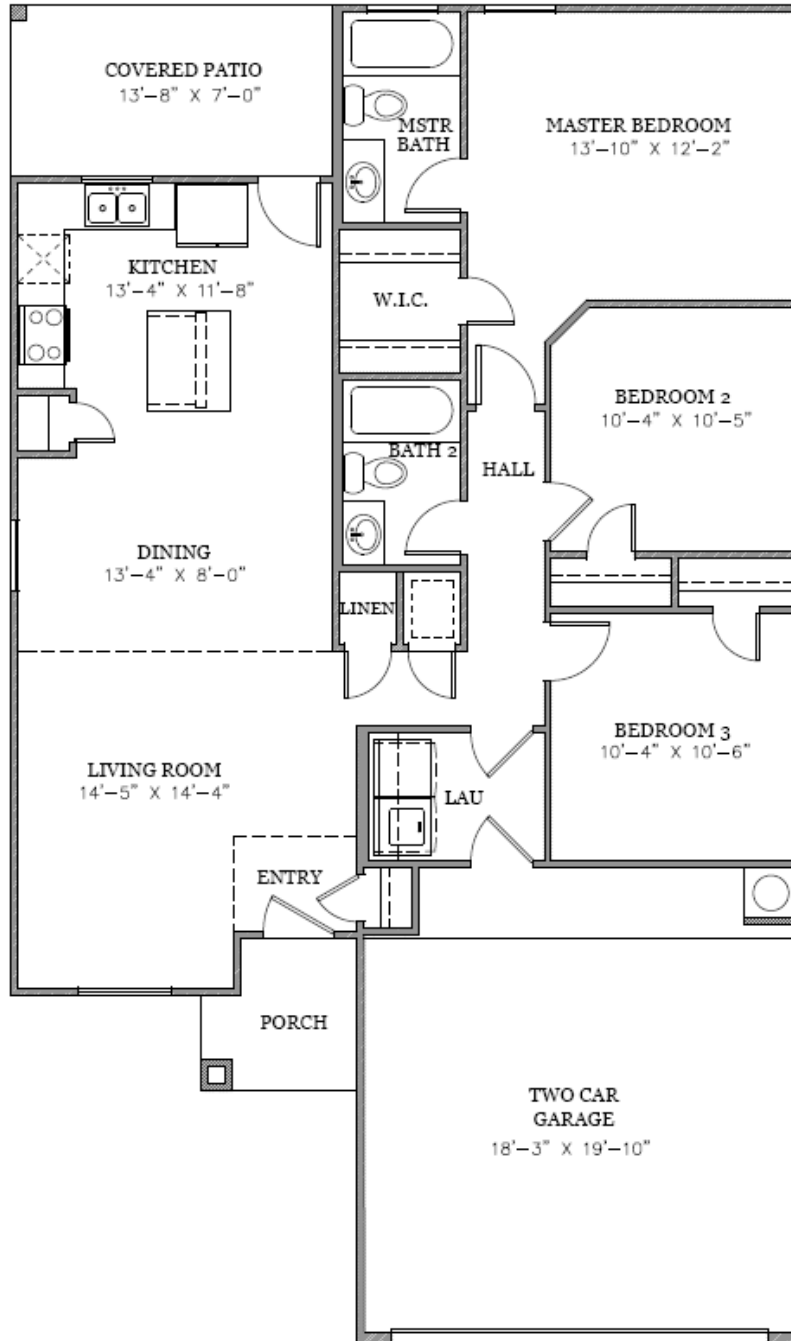

The Amarillo

1,210 Square Feet

3 Bedrooms • 2 Baths

1301A

OPTIONAL STONE

1301B

7910 Gateway East, Suite 102, El Paso, TX 79915 • P: 915-591-6319 • F: 915-591-5451

DesertViewHomes.com

The best move you'll ever make.

The Amarillo

1,210 Square Feet

3 Bedrooms • 2 Baths

FLOOR PLAN 1301

*Please Note: the enclosed materials are reproduced from artist's renderings. All measurements shown are approximate. Location, size, and existence of doors, windows, walls, fireplaces, showers, and any other items depicted may vary depending on exterior preference or choice of options. Prices, plans, benefits, and locations are subject to change without notice. **Floor plans, features, options/upgrades, and benefits vary by community. See the Sales Specialist for more details.**