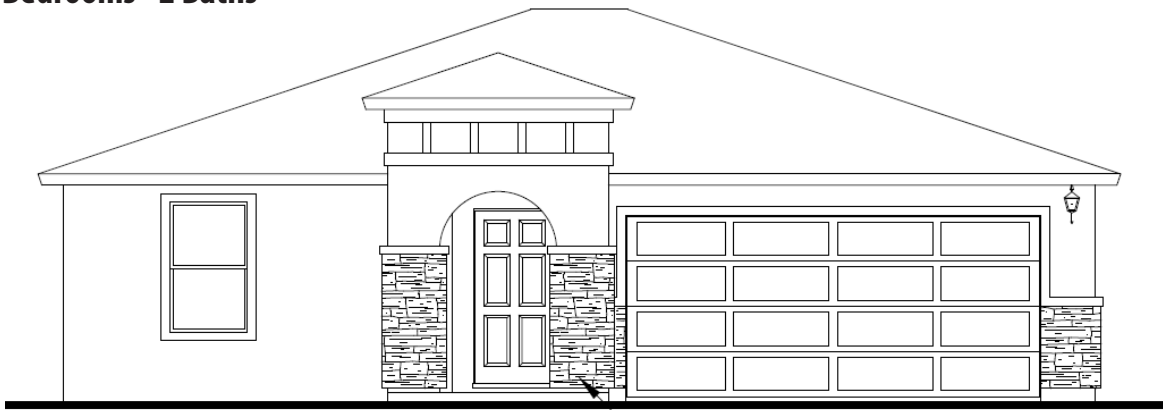

The Barstow

1,358 Square Feet

3 Bedrooms • 2 Baths

1303A

OPTIONAL STONE

1303B

1303D

7910 Gateway East, Suite 102, El Paso, TX 79915 • P: 915-591-6319 • F: 915-591-5451

DesertViewHomes.com

The best move you'll ever make.

The Barstow

1,358 Square Feet

3 Bedrooms • 2 Baths

*Please Note: the enclosed materials are reproduced from artist's renderings. All measurements shown are approximate. Location, size, and existence of doors, windows, walls, fireplaces, showers, and any other items depicted may vary depending on exterior preference or choice of options. Prices, plans, benefits, and locations are subject to change without notice. **Floor plans, features, options/upgrades, and benefits vary by community. See the Sales Specialist for more details.**