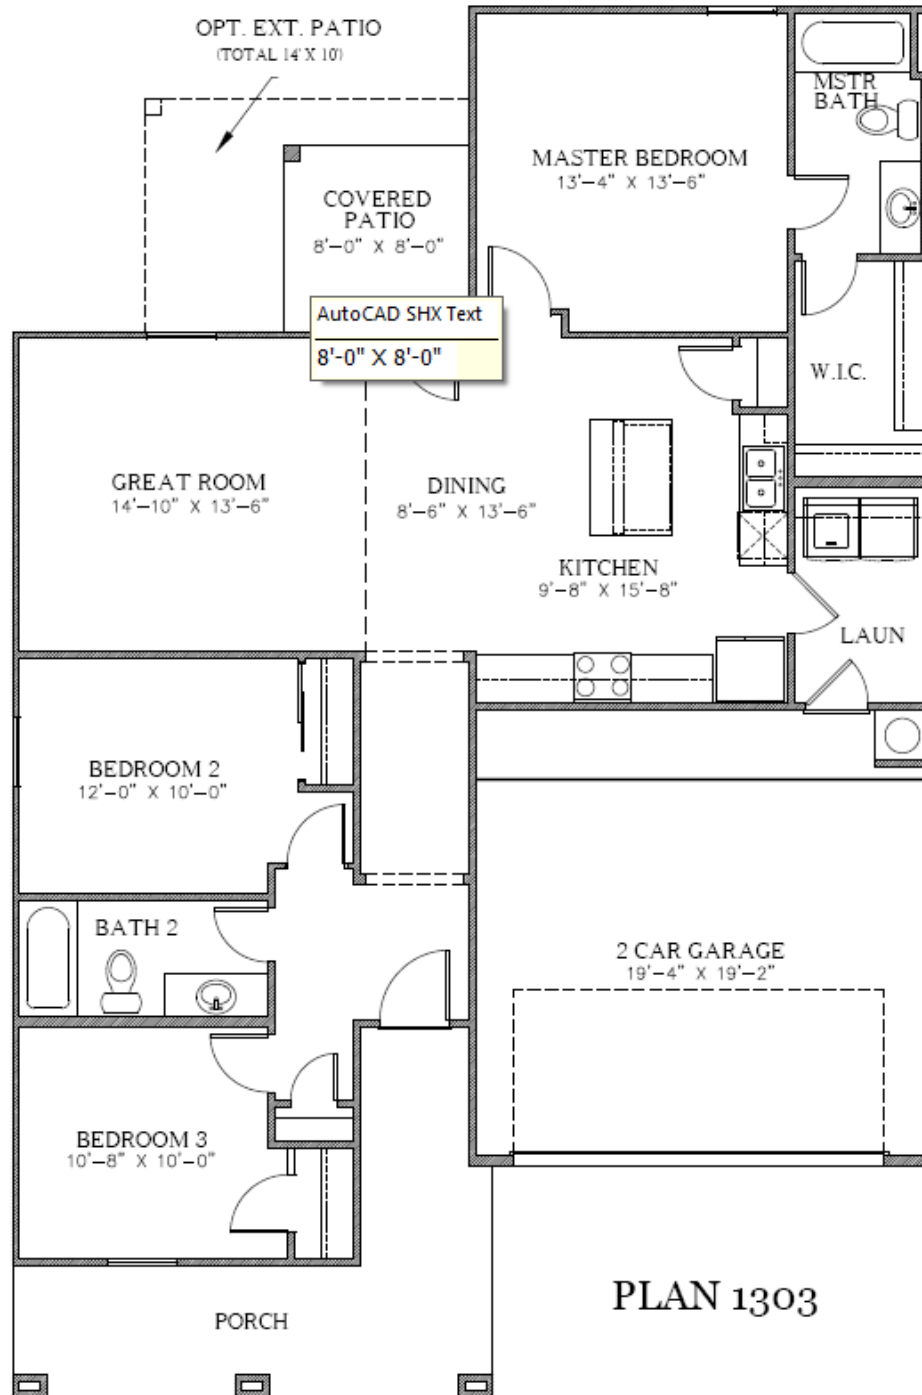

The Barstow

1,358 Square Feet

3 Bedrooms • 2 Baths

1303A

OPTIONAL STONE

1303B

1303D

7910 Gateway East, Suite 102, El Paso, TX 79915 • P: 915-591-6319 • F: 915-591-5451

DesertViewHomes.com

The best move you'll ever make.

The Barstow

1,358 Square Feet

3 Bedrooms • 2 Baths

*Please Note: the enclosed materials are reproduced from artist's renderings. All measurements shown are approximate. Location, size, and existence of doors, windows, walls, fireplaces, showers, and any other items depicted may vary depending on exterior preference or choice of options. Prices, plans, benefits, and locations are subject to change without notice. **Floor plans, features, options/upgrades, and benefits vary by community. See the Sales Specialist for more details.**