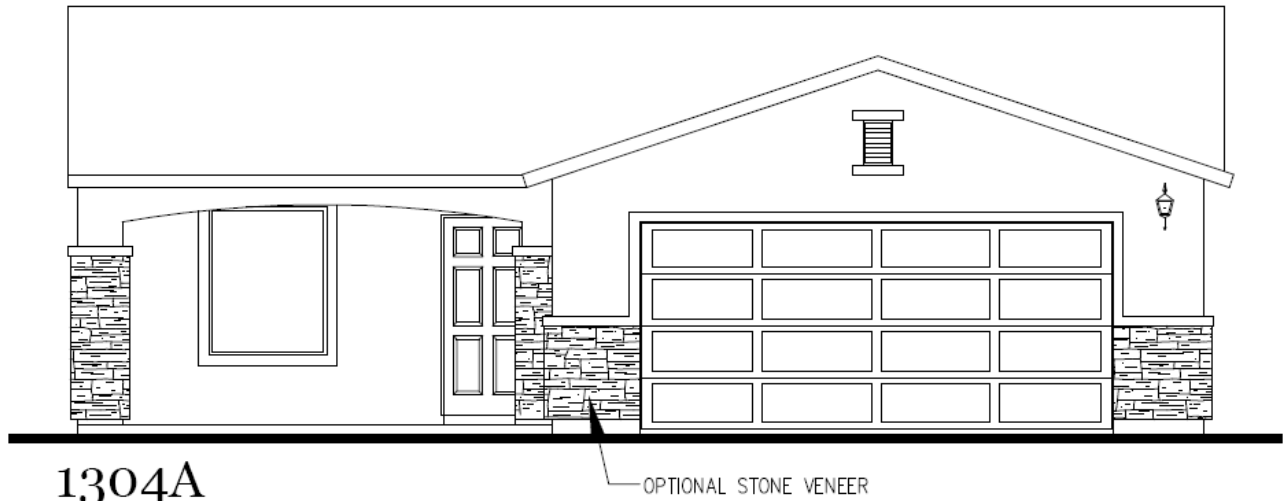

The Beaumont

1,368 Square Feet

4 Bedrooms • 2 Baths

7910 Gateway East, Suite 102, El Paso, TX 79915 • P: 915-591-6319 • F: 915-591-5451

DesertViewHomes.com

The best move you'll ever make.

The Beaumont

1,368 Square Feet

4 Bedrooms • 2 Baths

1304 FLOOR PLAN

*Please Note: the enclosed materials are reproduced from artist's renderings. All measurements shown are approximate. Location, size, and existence of doors, windows, walls, fireplaces, showers, and any other items depicted may vary depending on exterior preference or choice of options. Prices, plans, benefits, and locations are subject to change without notice. **Floor plans, features, options/upgrades, and benefits vary by community. See the Sales Specialist for more details.**