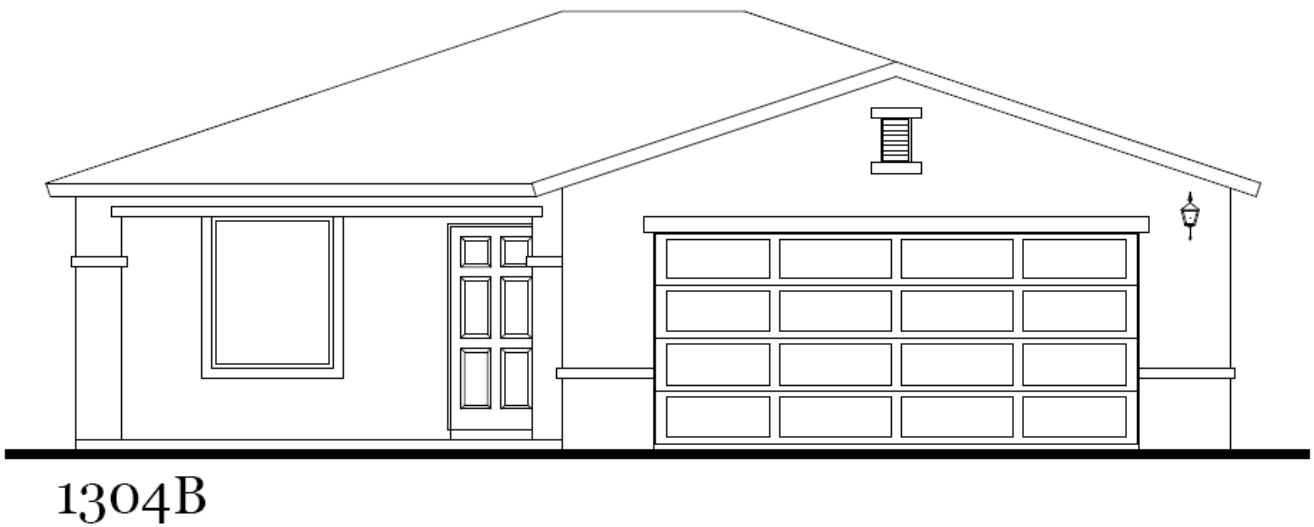

The Beaumont

1,368 Square Feet

4 Bedrooms • 2 Baths

7910 Gateway East, Suite 102, El Paso, TX 79915 • P: 915-591-6319 • F: 915-591-5451

DesertViewHomes.com

The best move you'll ever make.

The Beaumont

1,368 Square Feet

4 Bedrooms • 2 Baths

1304 FLOOR PLAN

*Please Note: the enclosed materials are reproduced from artist's renderings. All measurements shown are approximate. Location, size, and existence of doors, windows, walls, fireplaces, showers, and any other items depicted may vary depending on exterior preference or choice of options. Prices, plans, benefits, and locations are subject to change without notice. **Floor plans, features, options/upgrades, and benefits vary by community. See the Sales Specialist for more details.**