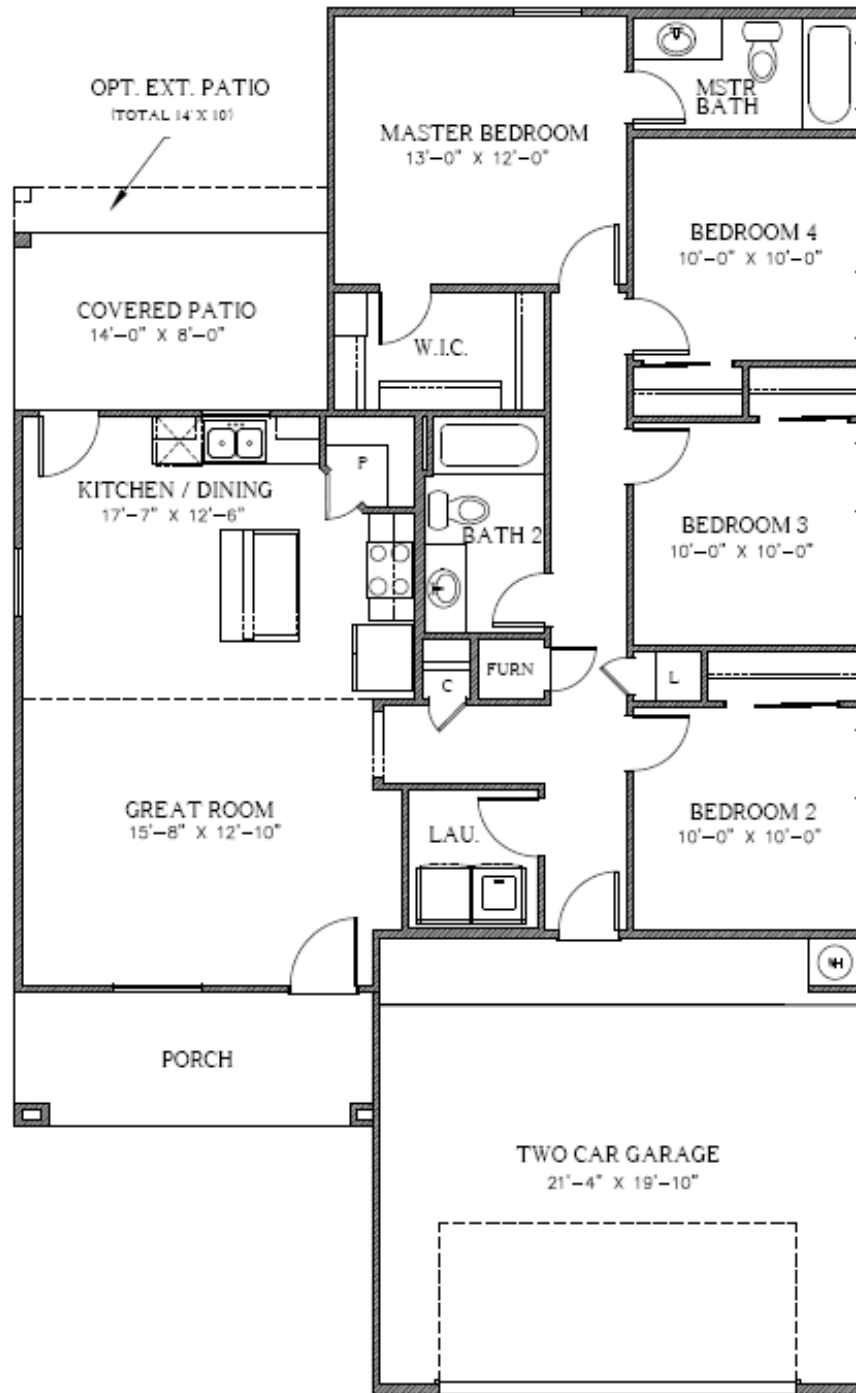

The Beaumont

1,368 Square Feet

4 Bedrooms • 2 Baths

7910 Gateway East, Suite 102, El Paso, TX 79915 • P: 915-591-6319 • F: 915-591-5451

DesertViewHomes.com

The best move you'll ever make.

The Beaumont

1,368 Square Feet

4 Bedrooms • 2 Baths

1304 FLOOR PLAN

*Please Note: the enclosed materials are reproduced from artist's renderings. All measurements shown are approximate. Location, size, and existence of doors, windows, walls, fireplaces, showers, and any other items depicted may vary depending on exterior preference or choice of options. Prices, plans, benefits, and locations are subject to change without notice. **Floor plans, features, options/upgrades, and benefits vary by community. See the Sales Specialist for more details.**