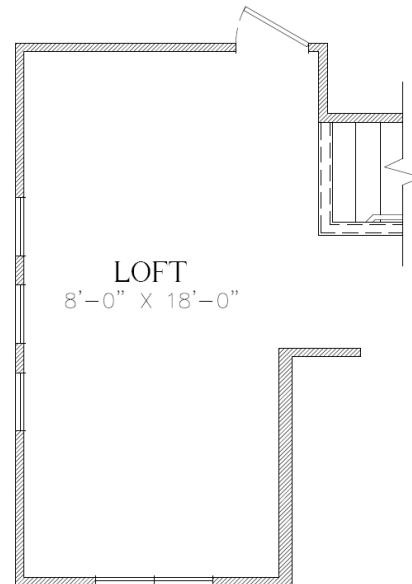

The Larue

2,453 Square Feet

4 Bedrooms • 2.5 Baths

2453 A

OPTIONAL STONE

2453 B

7910 Gateway East, Suite 102, El Paso, TX 79915 • P: 915-591-6319 • F: 915-591-5451

DesertViewHomes.com

The best move you'll ever make.

The Larue

2,453 Square Feet

4 Bedrooms • 2.5 Baths

OPT. M. BATH

OPT. KITCHEN

2453 SECOND FLOOR

2453 1ST FLOOR PLAN

OPT. LOFT

*Please Note: the enclosed materials are reproduced from artist's renderings. All measurements shown are approximate. Location, size, and existence of doors, windows, walls, fireplaces, showers, and any other items depicted may vary depending on exterior preference or choice of options. Prices, plans, benefits, and locations are subject to change without notice. **Floor plans, features, options/upgrades, and benefits vary by community. See the Sales Specialist for more details.**