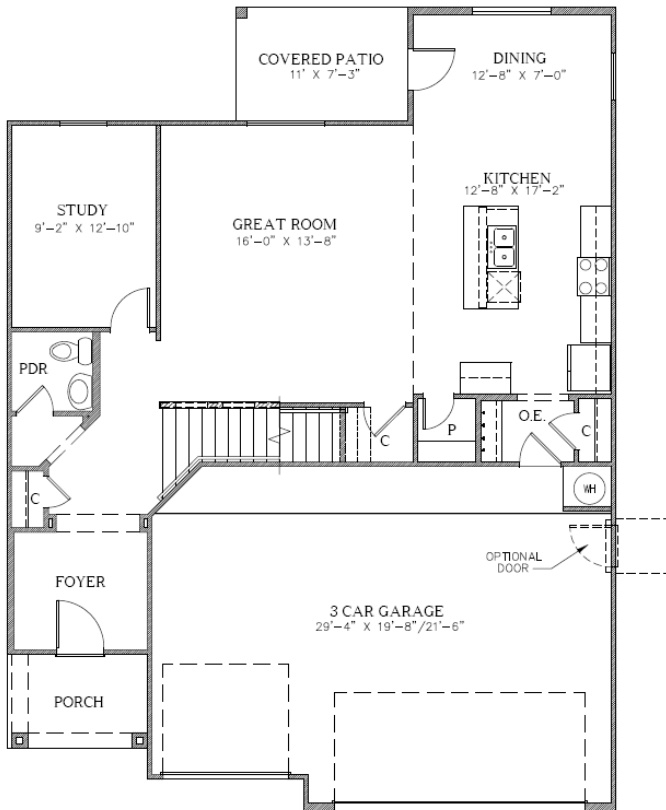

The Larue

2,453 Square Feet

4 Bedrooms • 2.5 Baths

2453 A

OPTIONAL STONE

2453 B

7910 Gateway East, Suite 102, El Paso, TX 79915 • P: 915-591-6319 • F: 915-591-5451

DesertViewHomes.com

The best move you'll ever make.

The Larue

2,453 Square Feet

4 Bedrooms • 2.5 Baths

OPT. M. BATH

OPT. KITCHEN

2453 SECOND FLOOR

2453 1ST FLOOR PLAN

OPT. LOFT

*Please Note: the enclosed materials are reproduced from artist's renderings. All measurements shown are approximate. Location, size, and existence of doors, windows, walls, fireplaces, showers, and any other items depicted may vary depending on exterior preference or choice of options. Prices, plans, benefits, and locations are subject to change without notice. **Floor plans, features, options/upgrades, and benefits vary by community. See the Sales Specialist for more details.**