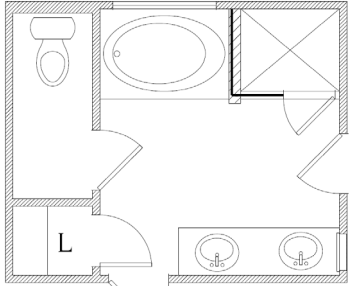

The Larue

2,453 Square Feet

4 Bedrooms • 2.5 Baths

2453 A

OPTIONAL STONE

2453 B

7910 Gateway East, Suite 102, El Paso, TX 79915 • P: 915-591-6319 • F: 915-591-5451

DesertViewHomes.com

The best move you'll ever make.

The Larue

2,453 Square Feet

4 Bedrooms • 2.5 Baths

OPT. M. BATH

OPT. KITCHEN

2453 SECOND FLOOR

2453 1ST FLOOR PLAN