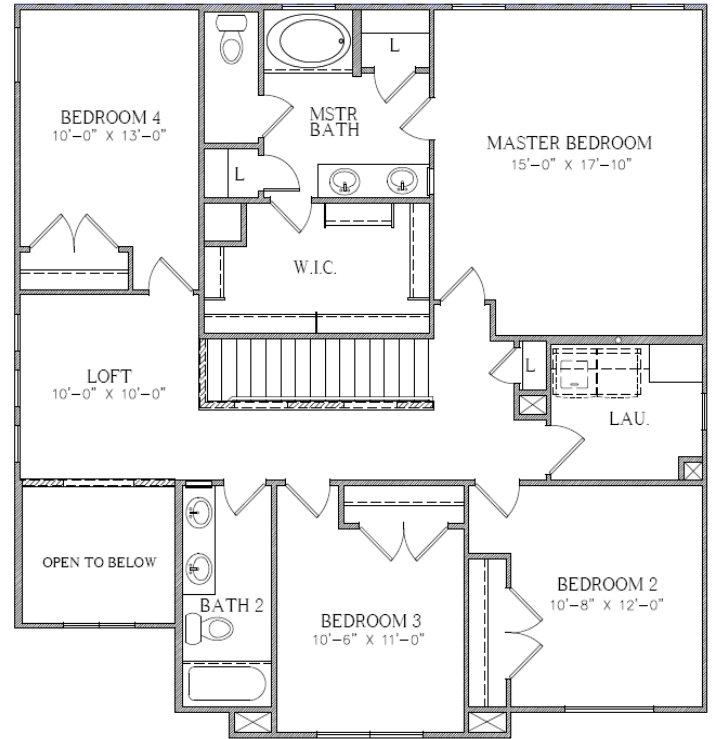

The Larue

2,453 Square Feet

4 Bedrooms • 2.5 Baths

2453 A

OPTIONAL STONE

2453 B

7910 Gateway East, Suite 102, El Paso, TX 79915 • P: 915-591-6319 • F: 915-591-5451

DesertViewHomes.com

The best move you'll ever make.

The Larue

2,453 Square Feet

4 Bedrooms • 2.5 Baths

OPT. M. BATH

OPT. KITCHEN

2453 SECOND FLOOR

2453 1ST FLOOR PLAN

OPT. LOFT

*Please Note: the enclosed materials are reproduced from artist's renderings. All measurements shown are approximate. Location, size, and existence of doors, windows, walls, fireplaces, showers, and any other items depicted may vary depending on exterior preference or choice of options. Prices, plans, benefits, and locations are subject to change without notice. **Floor plans, features, options/upgrades, and benefits vary by community. See the Sales Specialist for more details.**