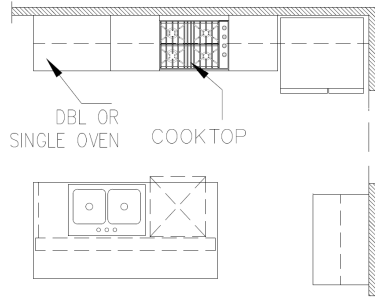

The best move you'll ever make.

The Larue

2,453 Square Feet

4 Bedrooms • 2.5 Baths

OPT. M. BATH

OPT. KITCHEN

2453 SECOND FLOOR

2453 1ST FLOOR PLAN

OPT. LOFT

*Please Note: the enclosed materials are reproduced from artist's renderings. All measurements shown are approximate. Location, size, and existence of doors, windows, walls, fireplaces, showers, and any other items depicted may vary depending on exterior preference or choice of options. Prices, plans, benefits, and locations are subject to change without notice. **Floor plans, features, options/upgrades, and benefits vary by community. See the Sales Specialist for more details.**