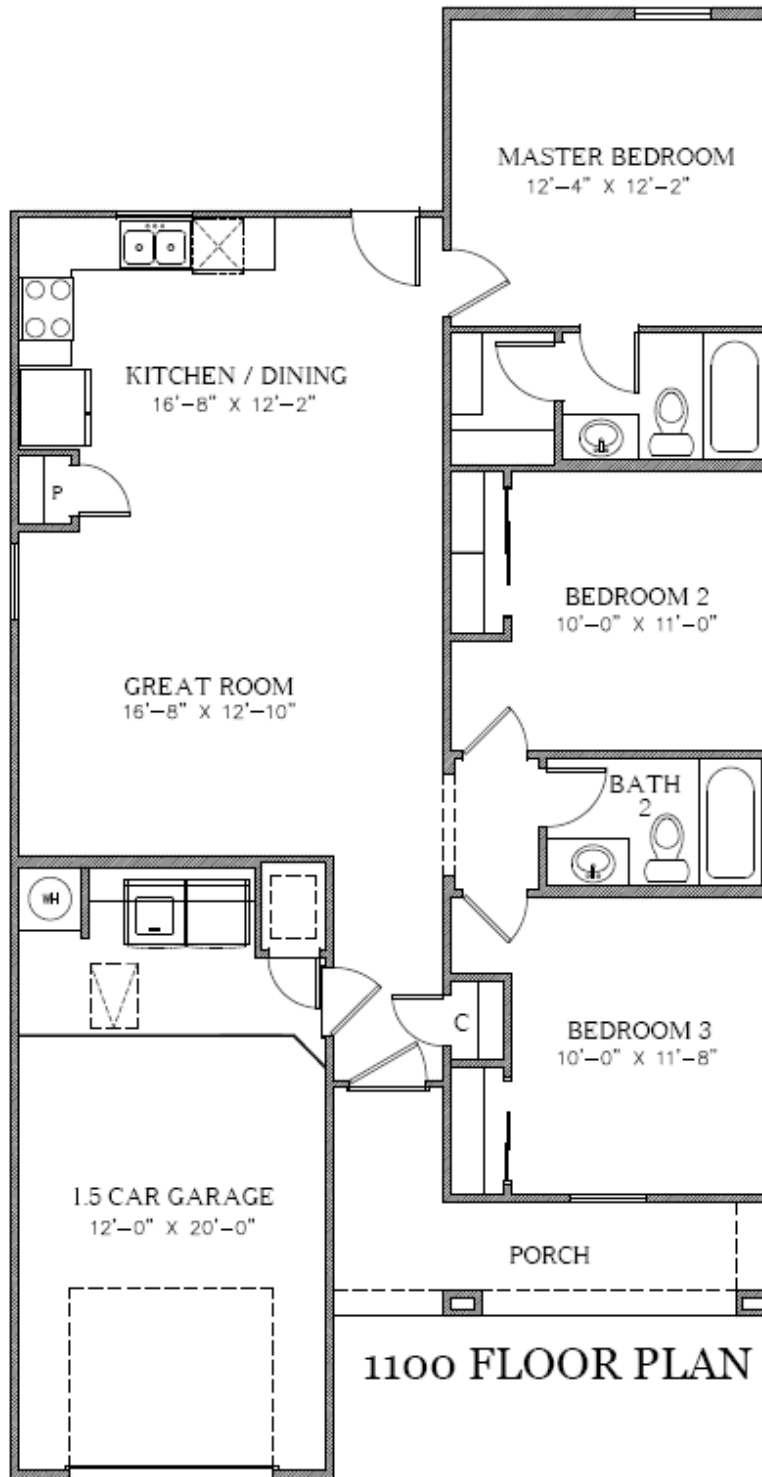

The Paris

1,100 Square Feet

3 Bedrooms • 2 Bath

1100A

1100B

7910 Gateway East, Suite 102, El Paso, TX 79915 • P: 915-591-6319 • F: 915-591-5451

DesertViewHomes.com

The best move you'll ever make.

The Paris

1,100 Square Feet

3 Bedrooms • 2 Bath

*Please Note: the enclosed materials are reproduced from artist's renderings. All measurements shown are approximate. Location, size, and existence of doors, windows, walls, fireplaces, showers, and any other items depicted may vary depending on exterior preference or choice of options. Prices, plans, benefits, and locations are subject to change without notice. **Floor plans, features, options/upgrades, and benefits vary by community. See the Sales Specialist for more details.**