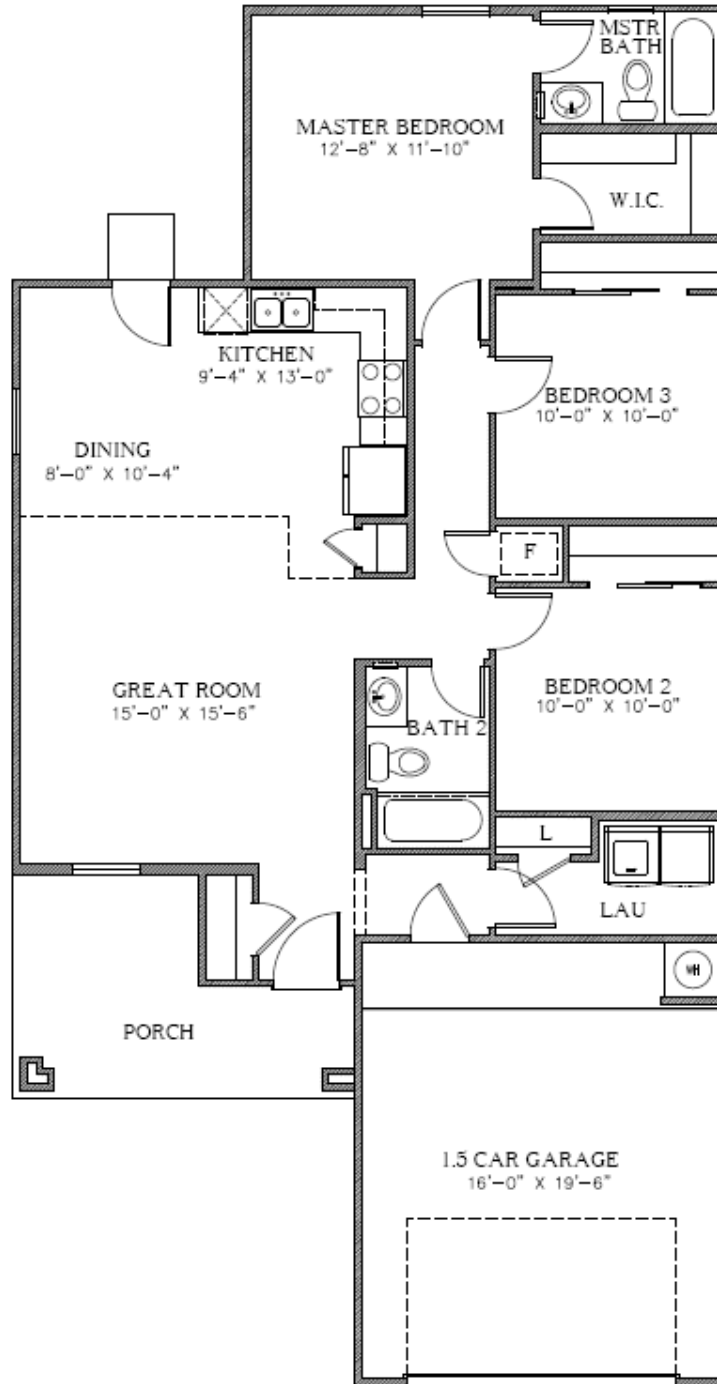

The Houston

1,206 Square Feet

3 Bedrooms • 2 Baths

1206A

1206B

7910 Gateway East, Suite 102, El Paso, TX 79915 • P: 915-591-6319 • F: 915-591-5451

DesertViewHomes.com

The best move you'll ever make.

The Houston

1,206 Square Feet

3 Bedrooms • 2 Baths

PLAN 1206

*Please Note: the enclosed materials are reproduced from artist's renderings. All measurements shown are approximate. Location, size, and existence of doors, windows, walls, fireplaces, showers, and any other items depicted may vary depending on exterior preference or choice of options. Prices, plans, benefits, and locations are subject to change without notice. **Floor plans, features, options/upgrades, and benefits vary by community. See the Sales Specialist for more details.**