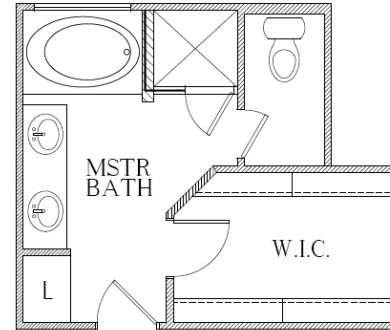

The Kileen

2,004 Square Feet

4 Bedrooms • 2.5 Baths

1310A

OPTIONAL STONE VENEER

1310B

7910 Gateway East, Suite 102, El Paso, TX 79915 • P: 915-591-6319 • F: 915-591-5451

DesertViewHomes.com

The best move you'll ever make.

The Kileen

2,004 Square Feet

4 Bedrooms • 2.5 Baths

OPTIONAL MASTER BATH

1310 2ND FLOOR PLAN

*Please Note: the enclosed materials are reproduced from artist's renderings. All measurements shown are approximate. Location, size, and existence of doors, windows, walls, fireplaces, showers, and any other items depicted may vary depending on exterior preference or choice of options. Prices, plans, benefits, and locations are subject to change without notice. **Floor plans, features, options/upgrades, and benefits vary by community. See the Sales Specialist for more details.**