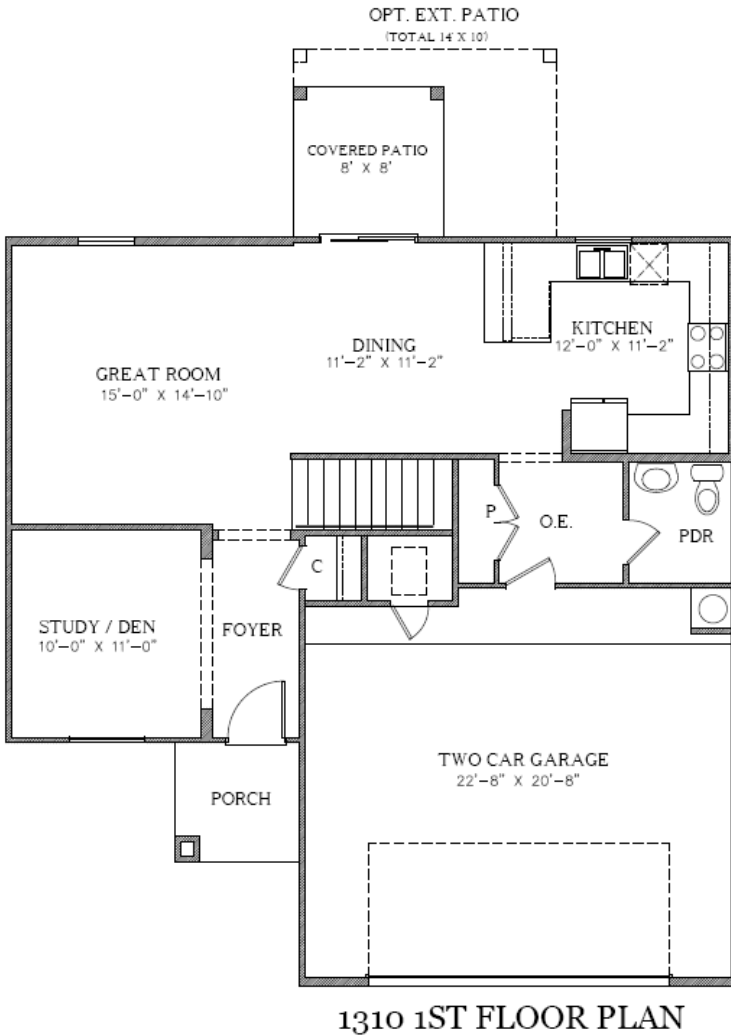

The Kileen

2,004 Square Feet

4 Bedrooms • 2.5 Baths

1310A

OPTIONAL STONE VENEER

1310B

7910 Gateway East, Suite 102, El Paso, TX 79915 • P: 915-591-6319 • F: 915-591-5451

DesertViewHomes.com

The best move you'll ever make.

The Kileen

2,004 Square Feet

4 Bedrooms • 2.5 Baths

OPTIONAL MASTER BATH

1310 2ND FLOOR PLAN

*Please Note: the enclosed materials are reproduced from artist's renderings. All measurements shown are approximate. Location, size, and existence of doors, windows, walls, fireplaces, showers, and any other items depicted may vary depending on exterior preference or choice of options. Prices, plans, benefits, and locations are subject to change without notice. **Floor plans, features, options/upgrades, and benefits vary by community. See the Sales Specialist for more details.**