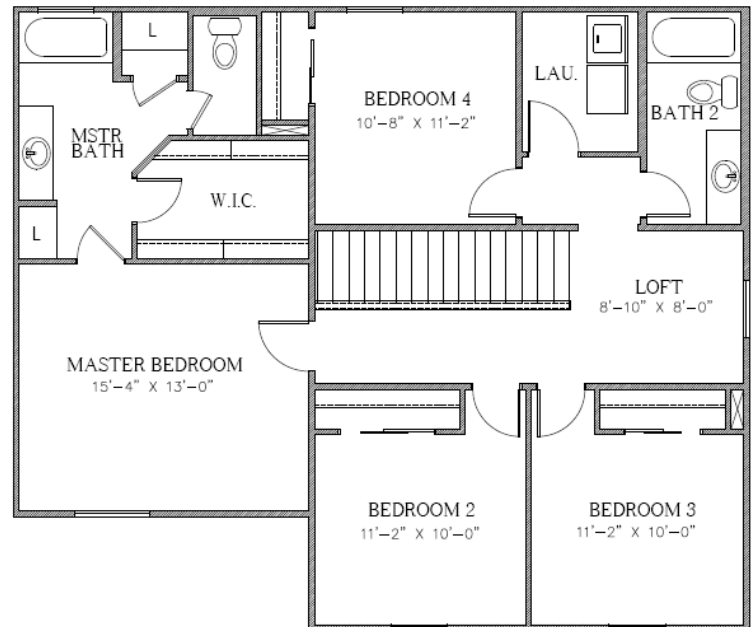

The Kileen

2,004 Square Feet

4 Bedrooms • 2.5 Baths

1310A

OPTIONAL STONE VENEER

1310B

7910 Gateway East, Suite 102, El Paso, TX 79915 • P: 915-591-6319 • F: 915-591-5451

DesertViewHomes.com

The best move you'll ever make.

The Kileen

2,004 Square Feet

4 Bedrooms • 2.5 Baths

OPTIONAL MASTER BATH

1310 2ND FLOOR PLAN

*Please Note: the enclosed materials are reproduced from artist's renderings. All measurements shown are approximate. Location, size, and existence of doors, windows, walls, fireplaces, showers, and any other items depicted may vary depending on exterior preference or choice of options. Prices, plans, benefits, and locations are subject to change without notice. **Floor plans, features, options/upgrades, and benefits vary by community. See the Sales Specialist for more details.**